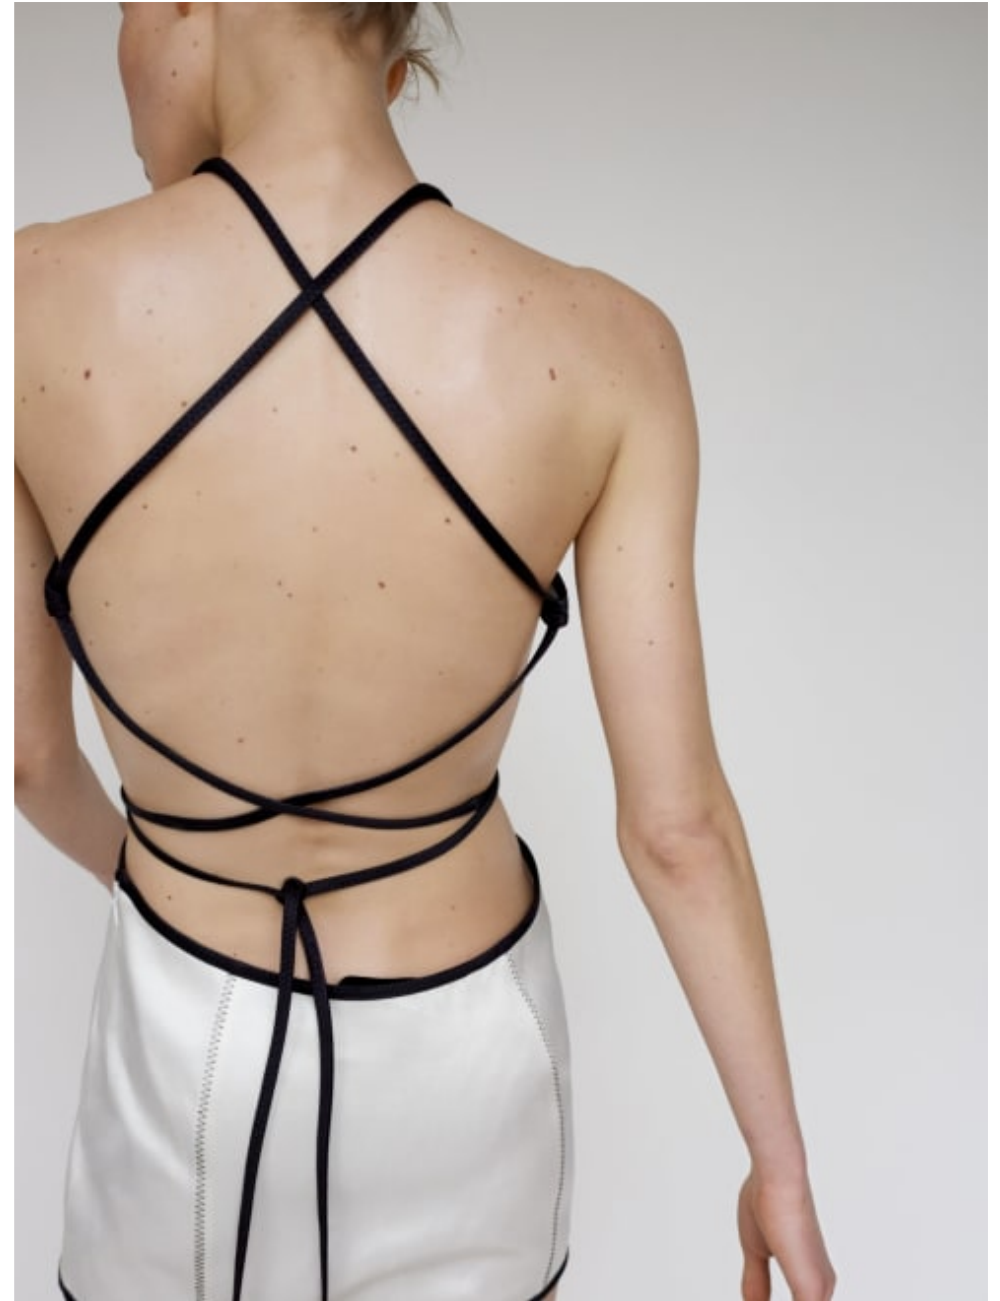

Alexandra Fullerton

Stylists - Womens | TV Talent and Social Media
Editorial

**CAROLHAYES
MANAGEMENT**
CREATIVE ARTIST & STYLE MANAGEMENT

020 7482 1555

www.carolhayesmanagement.co.uk