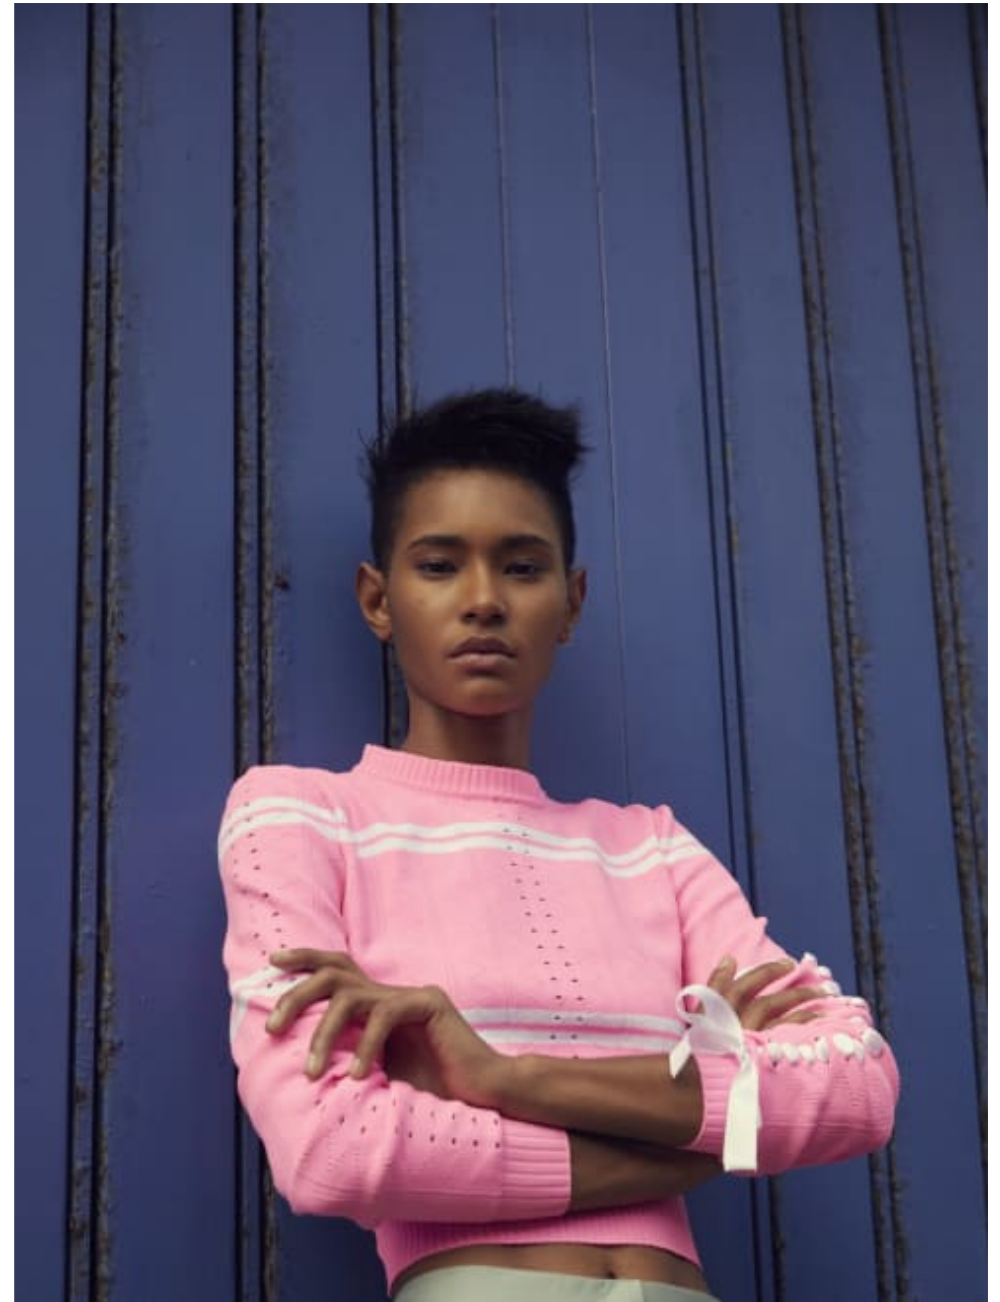

Alexandra Fullerton

Stylists - Womens | TV Talent and Social Media
Editorial

**CAROLHAYES
MANAGEMENT**
CREATIVE ARTIST & STYLE MANAGEMENT

020 7482 1555
www.carolhayesmanagement.co.uk