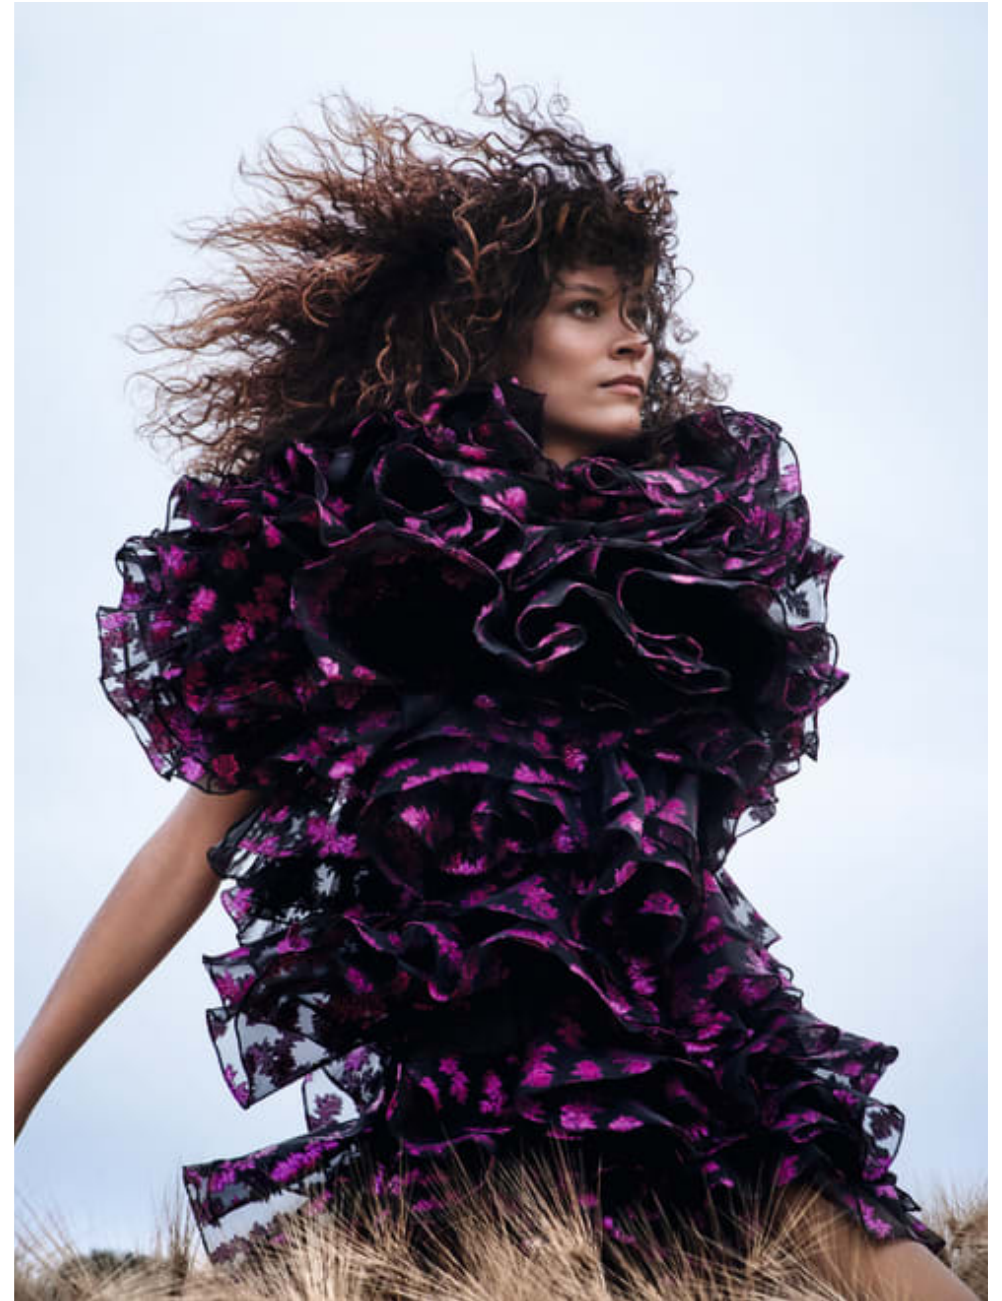

**CAROLHAYES
MANAGEMENT**
CREATIVE ARTIST & STYLE MANAGEMENT

020 7482 1555
www.carolhayesmanagement.co.uk