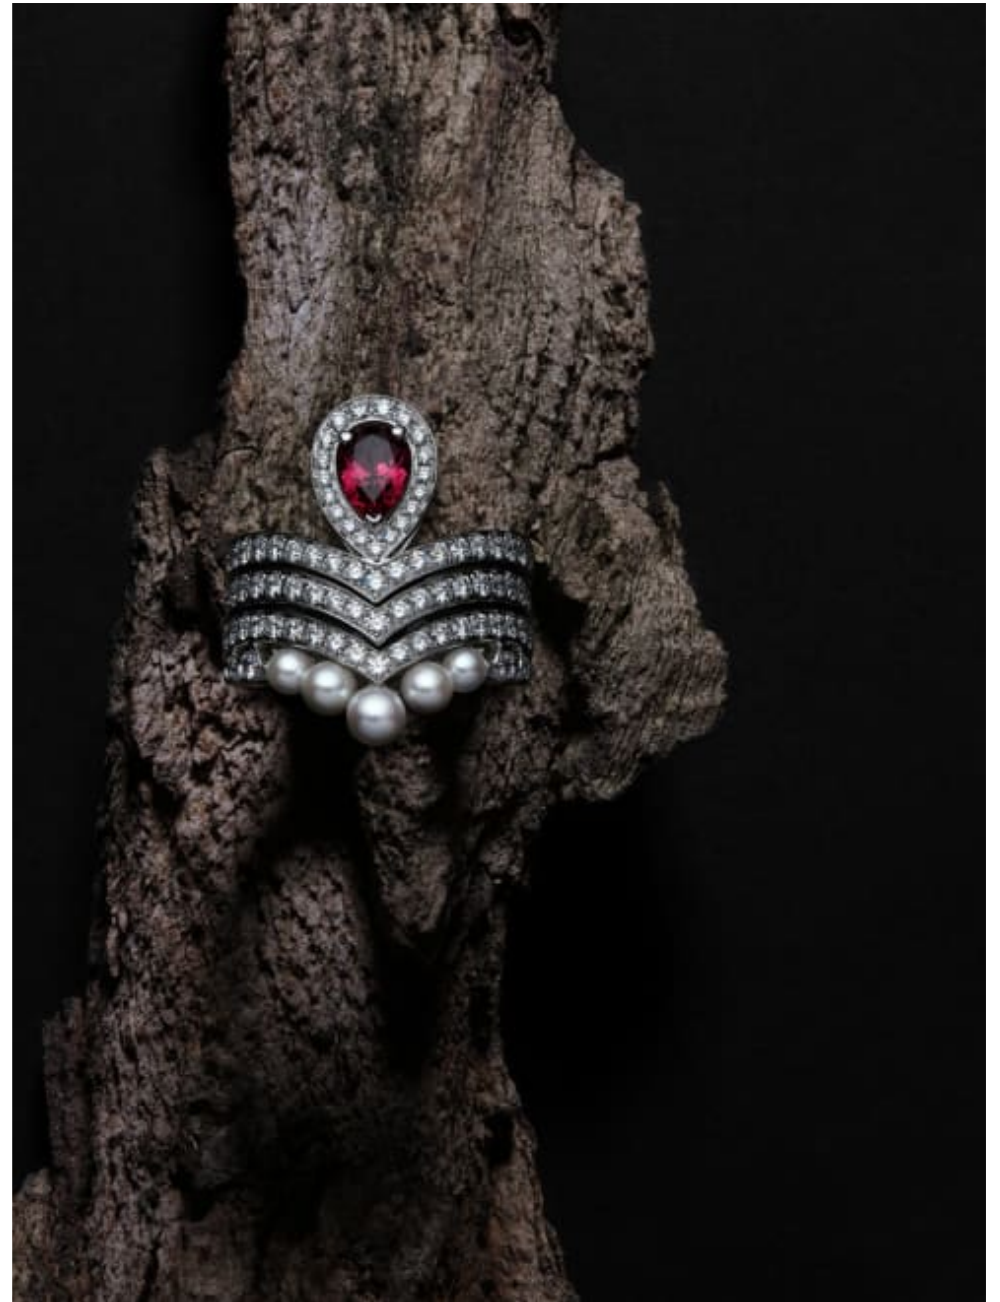

Bettina Vetter

Still Life
Jewellery

**CAROLHAYES
MANAGEMENT**
CREATIVE ARTIST & STYLE MANAGEMENT

020 7482 1555

www.carolhayesmanagement.co.uk

Bettina Vetter
Still Life
Jewellery

**CAROLHAYES
MANAGEMENT**
CREATIVE ARTIST & STYLE MANAGEMENT