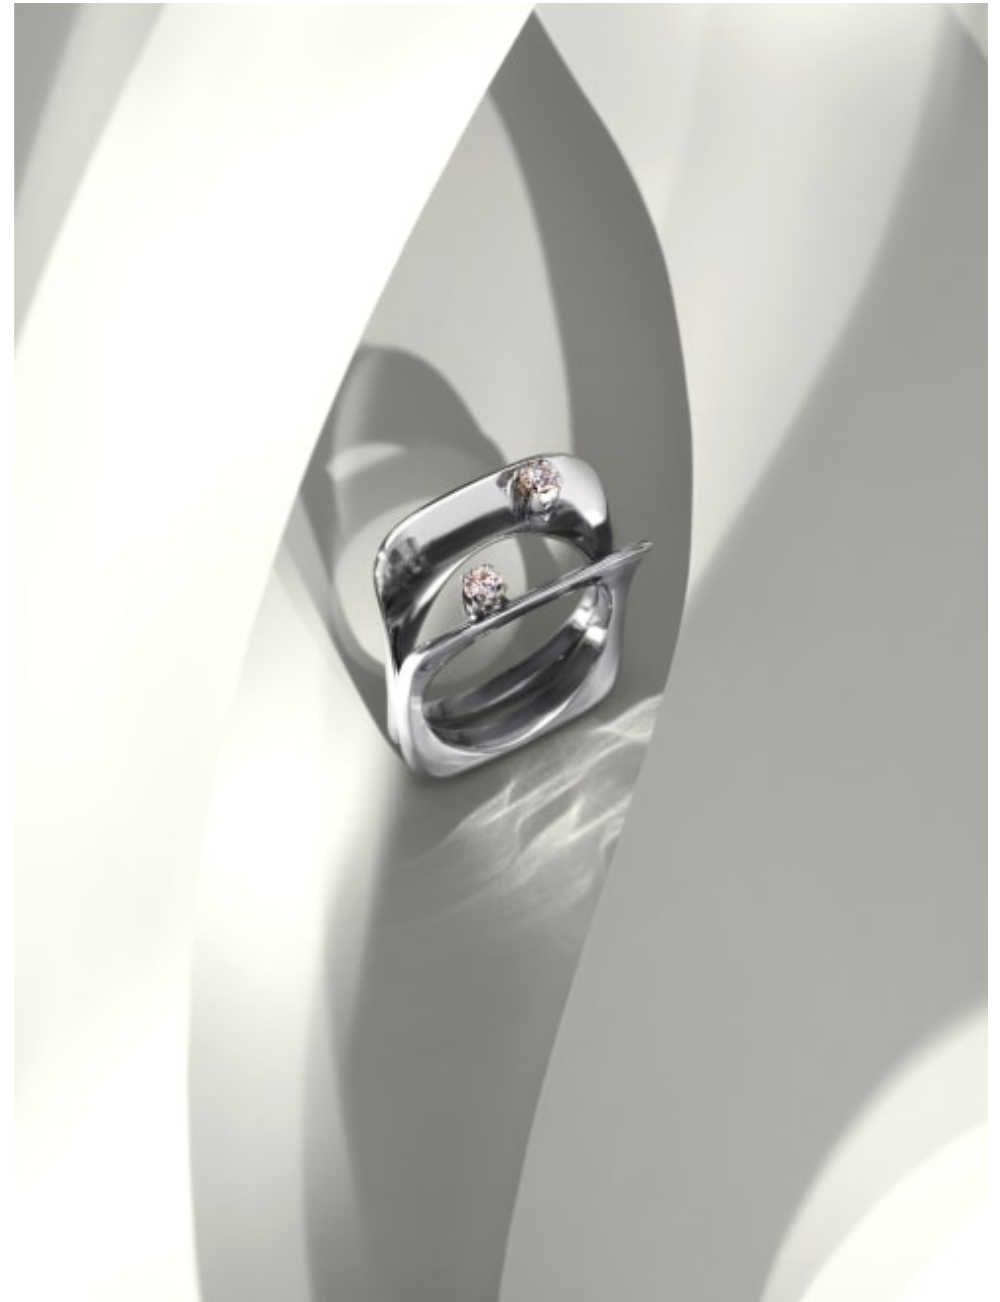

**CAROLHAYES
MANAGEMENT**
CREATIVE ARTIST & STYLE MANAGEMENT

020 7482 1555
www.carolhayesmanagement.co.uk