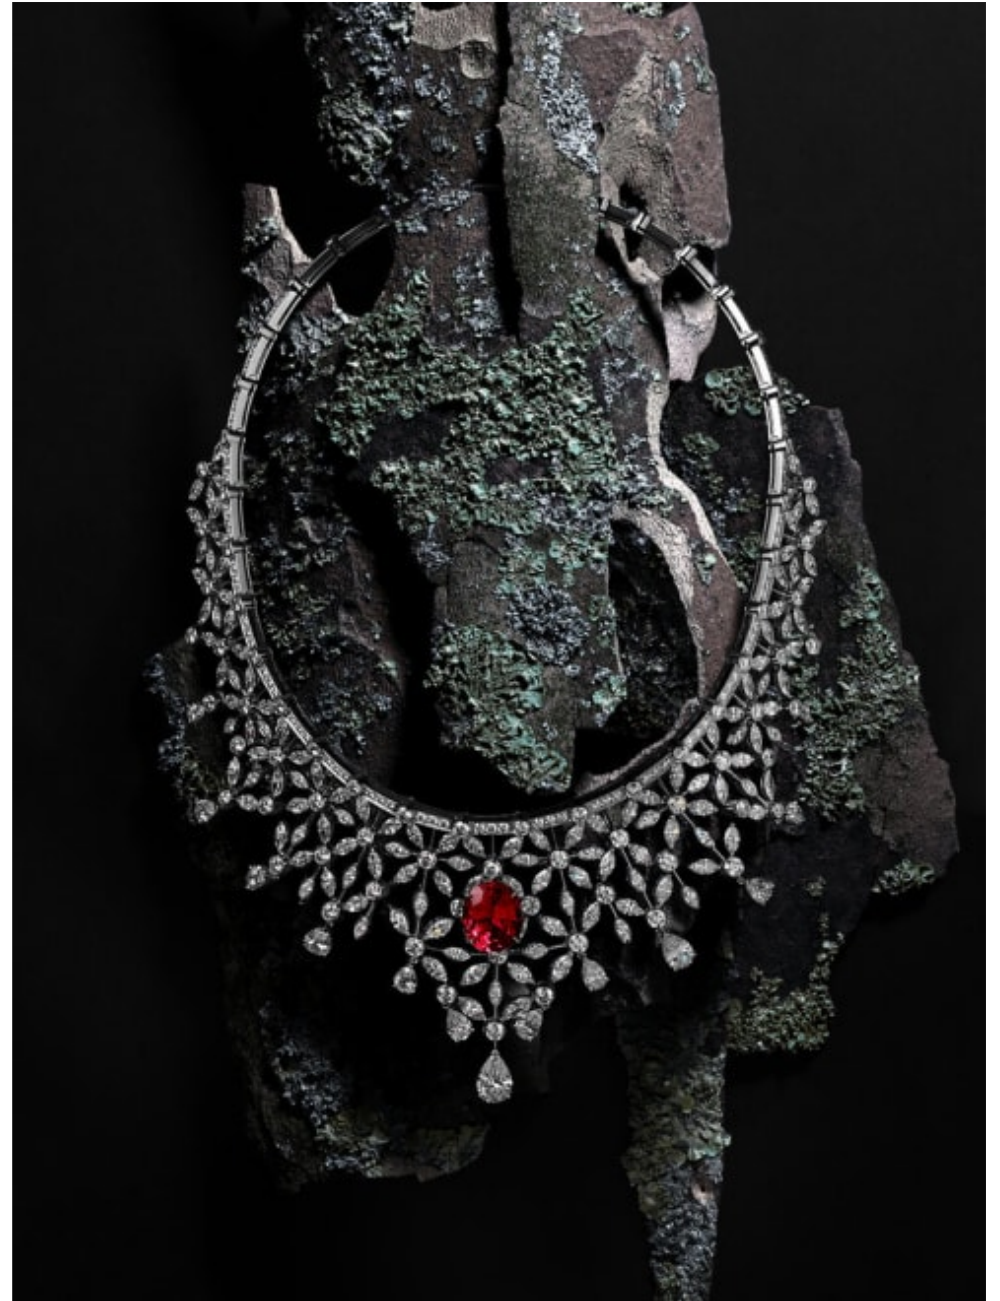

020 7482 1555
www.carolhayesmanagement.co.uk

Bettina Vetter
Still Life
Jewellery

**CAROLHAYES
MANAGEMENT**
CREATIVE ARTIST & STYLE MANAGEMENT

020 7482 1555
www.carolhayesmanagement.co.uk

Bettina Vetter
Still Life
Jewellery