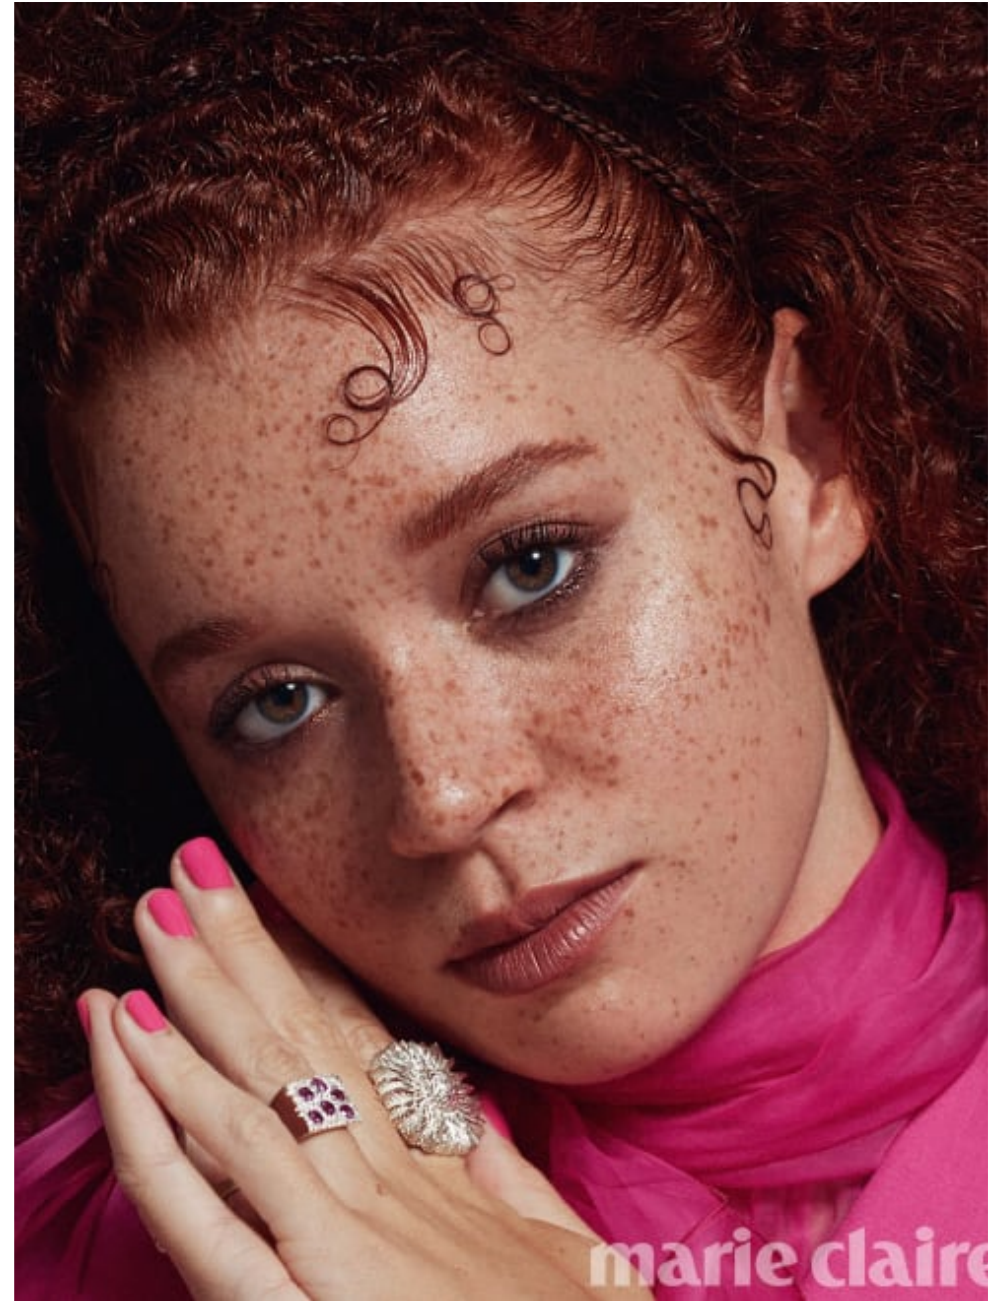

**CAROLHAYES
MANAGEMENT**
CREATIVE ARTIST & STYLE MANAGEMENT

020 7482 1555
www.carolhayesmanagement.co.uk