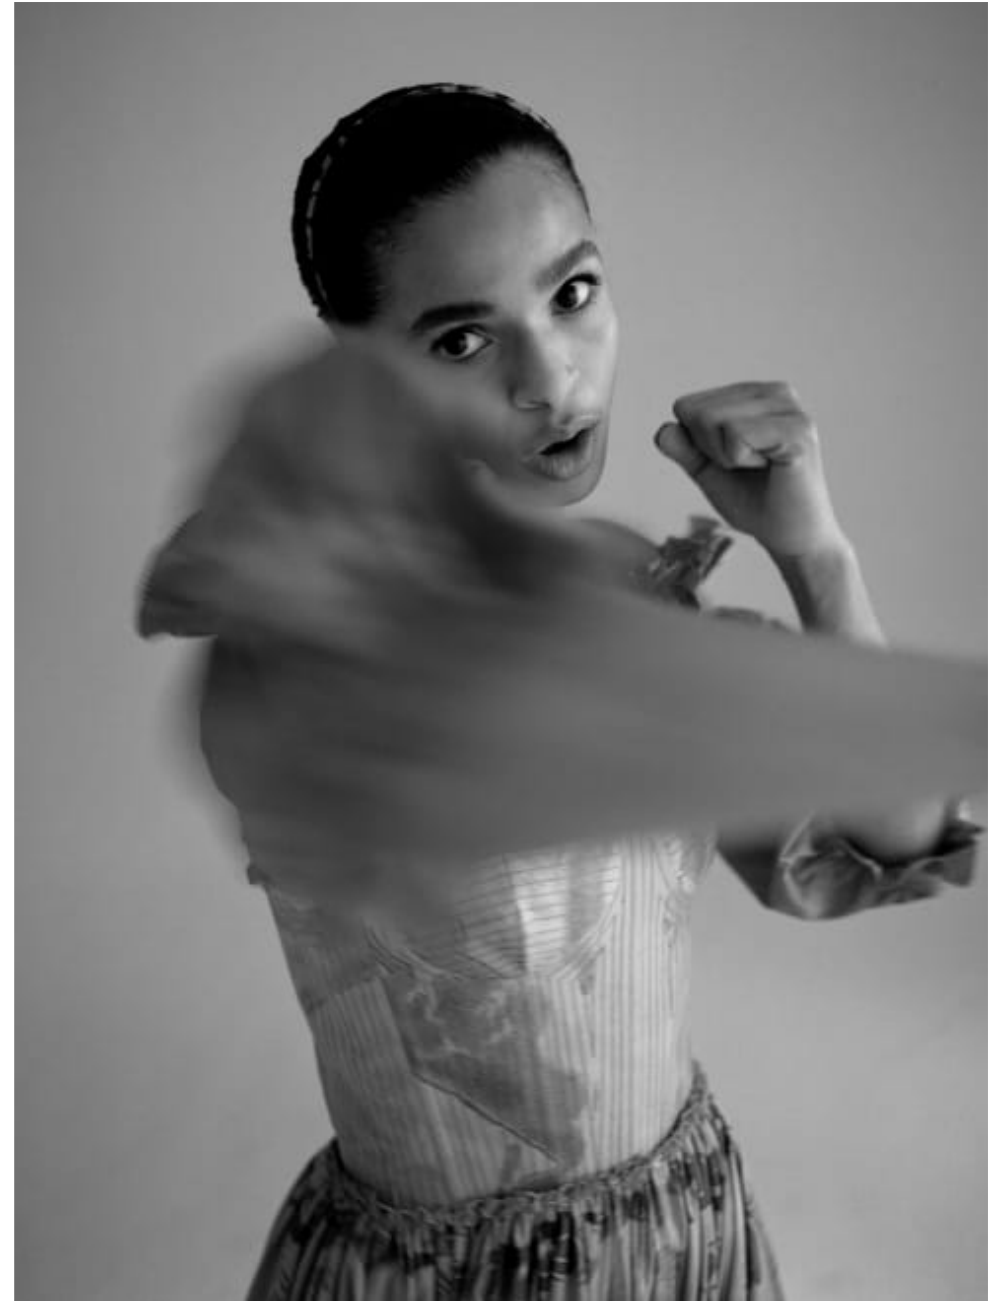

**CAROLHAYES
MANAGEMENT**
CREATIVE ARTIST & STYLE MANAGEMENT

020 7482 1555
www.carolhayesmanagement.co.uk