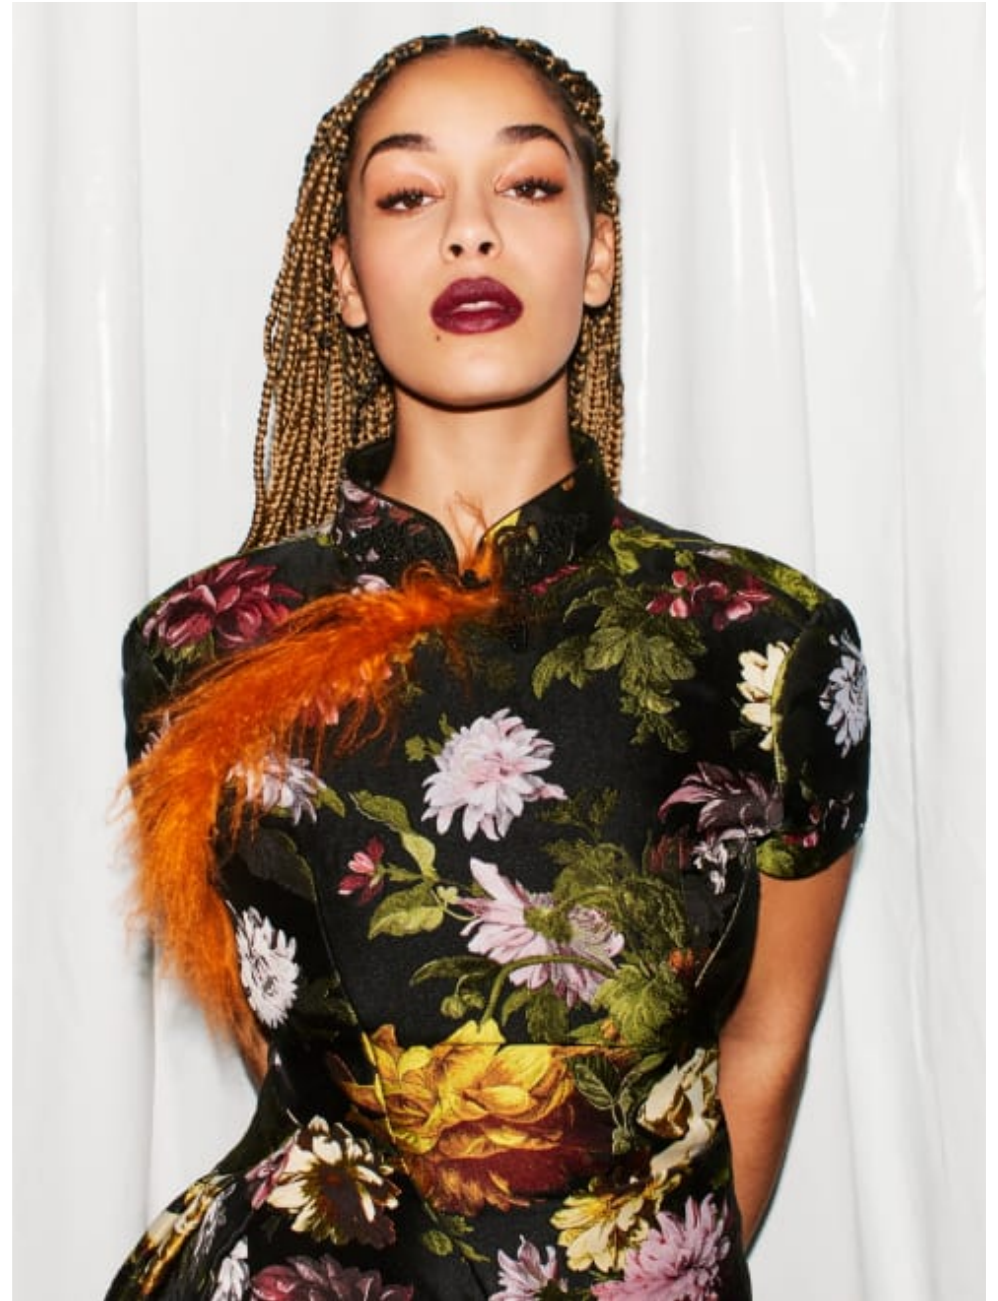

Carol Lopez Reid
Makeup
Celebrity

CAROLHAYES
MANAGEMENT
CREATIVE ARTIST & STYLE MANAGEMENT

020 7482 1555
www.carolhayesmanagement.co.uk