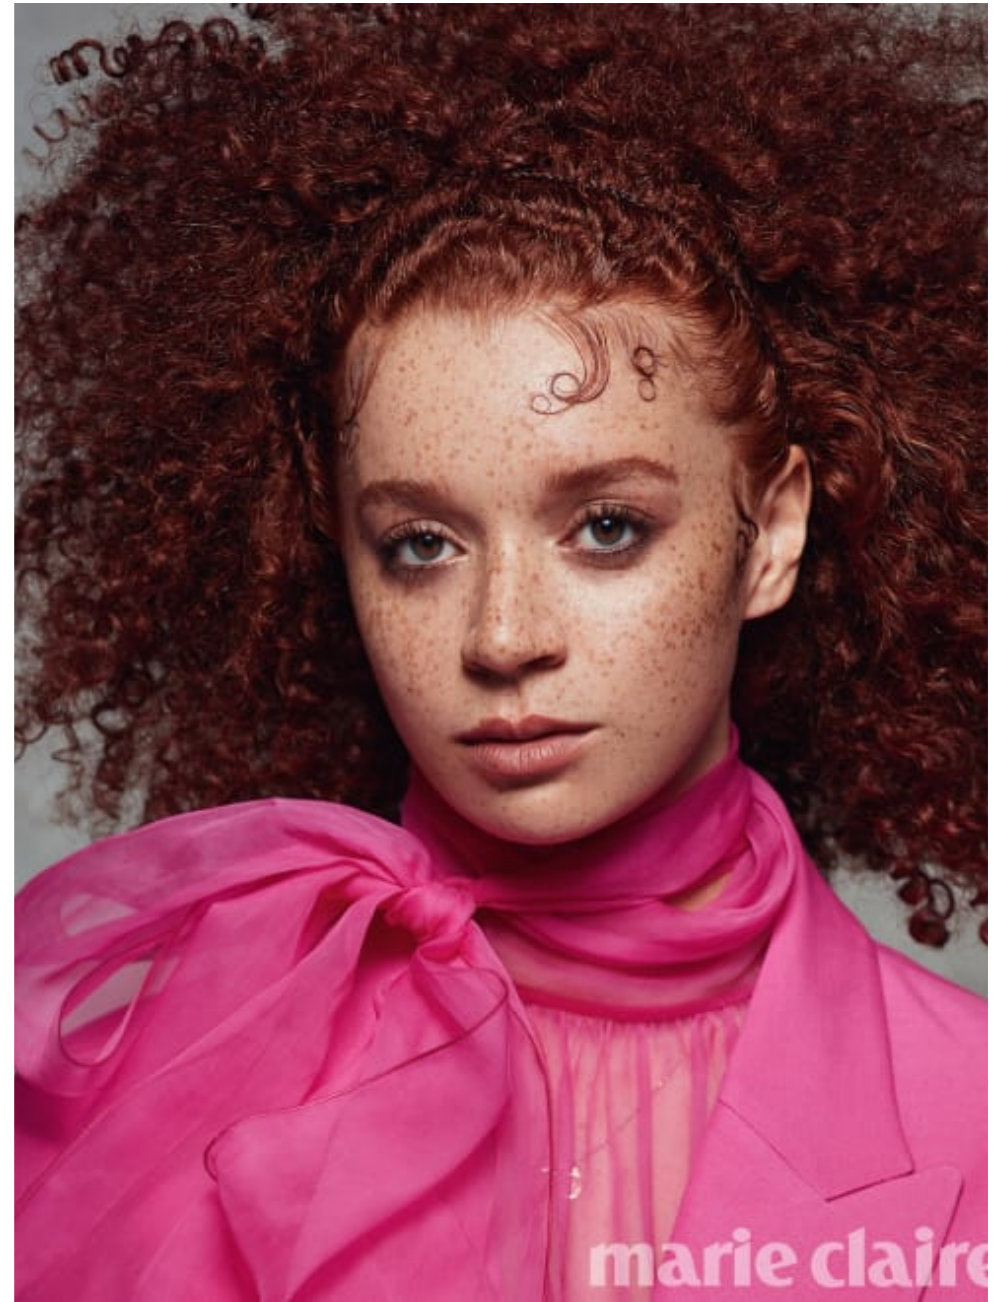

Carol Lopez Reid
Makeup
Celebrity

**CAROLHAYES
MANAGEMENT**
CREATIVE ARTIST & STYLE MANAGEMENT

020 7482 1555
www.carolhayesmanagement.co.uk