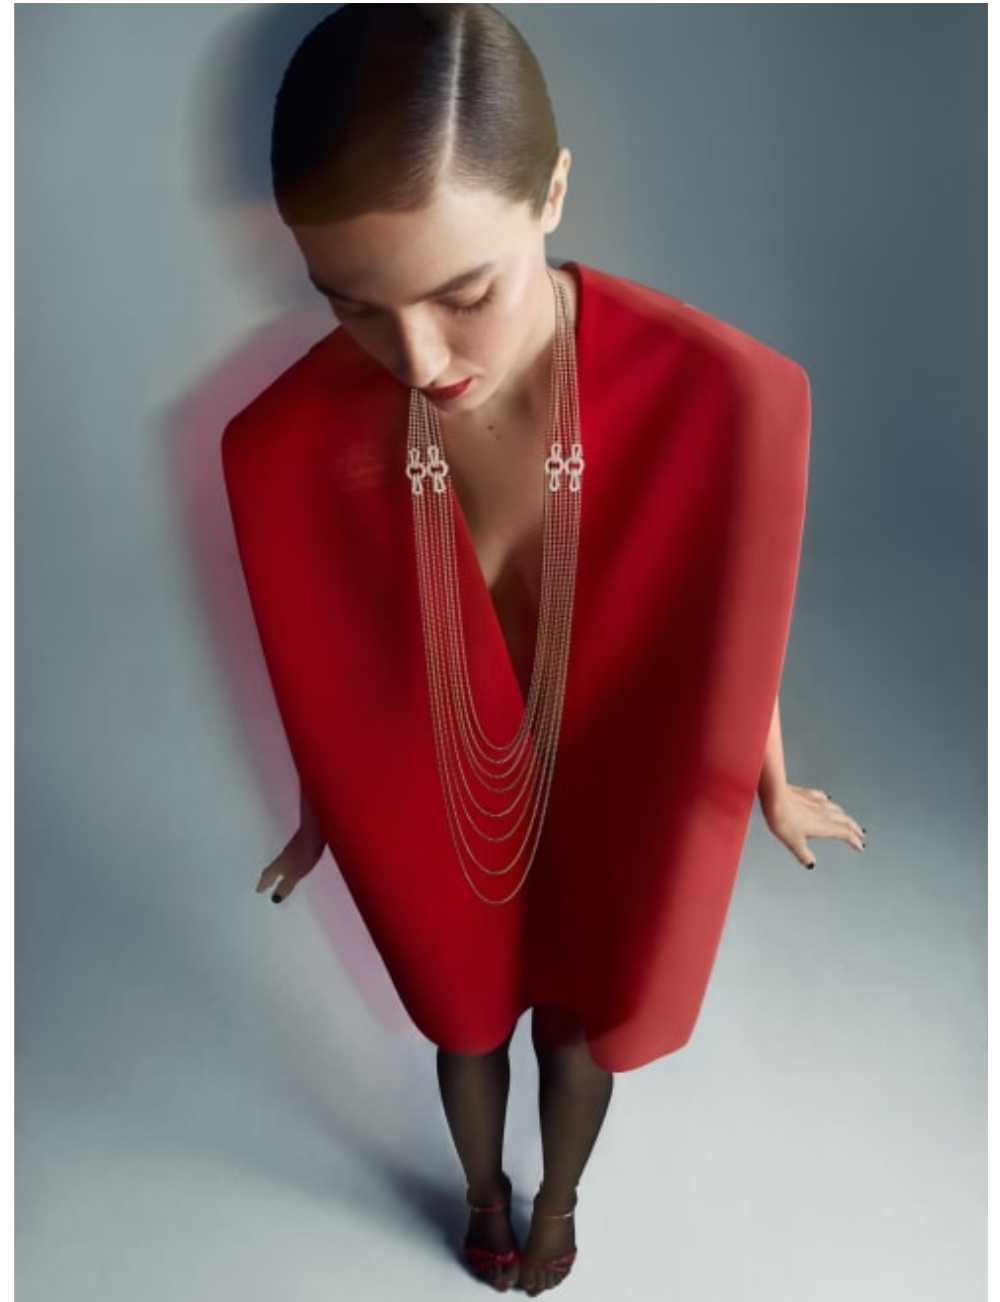

Caroline Madison Paris

Hair & Makeup

Fashion

Caroline Madison Paris
Hair & Makeup
Fashion

**CAROLHAYES
MANAGEMENT**
CREATIVE ARTIST & STYLE MANAGEMENT

020 7482 1555
www.carolhayesmanagement.co.uk

Caroline Madison Paris