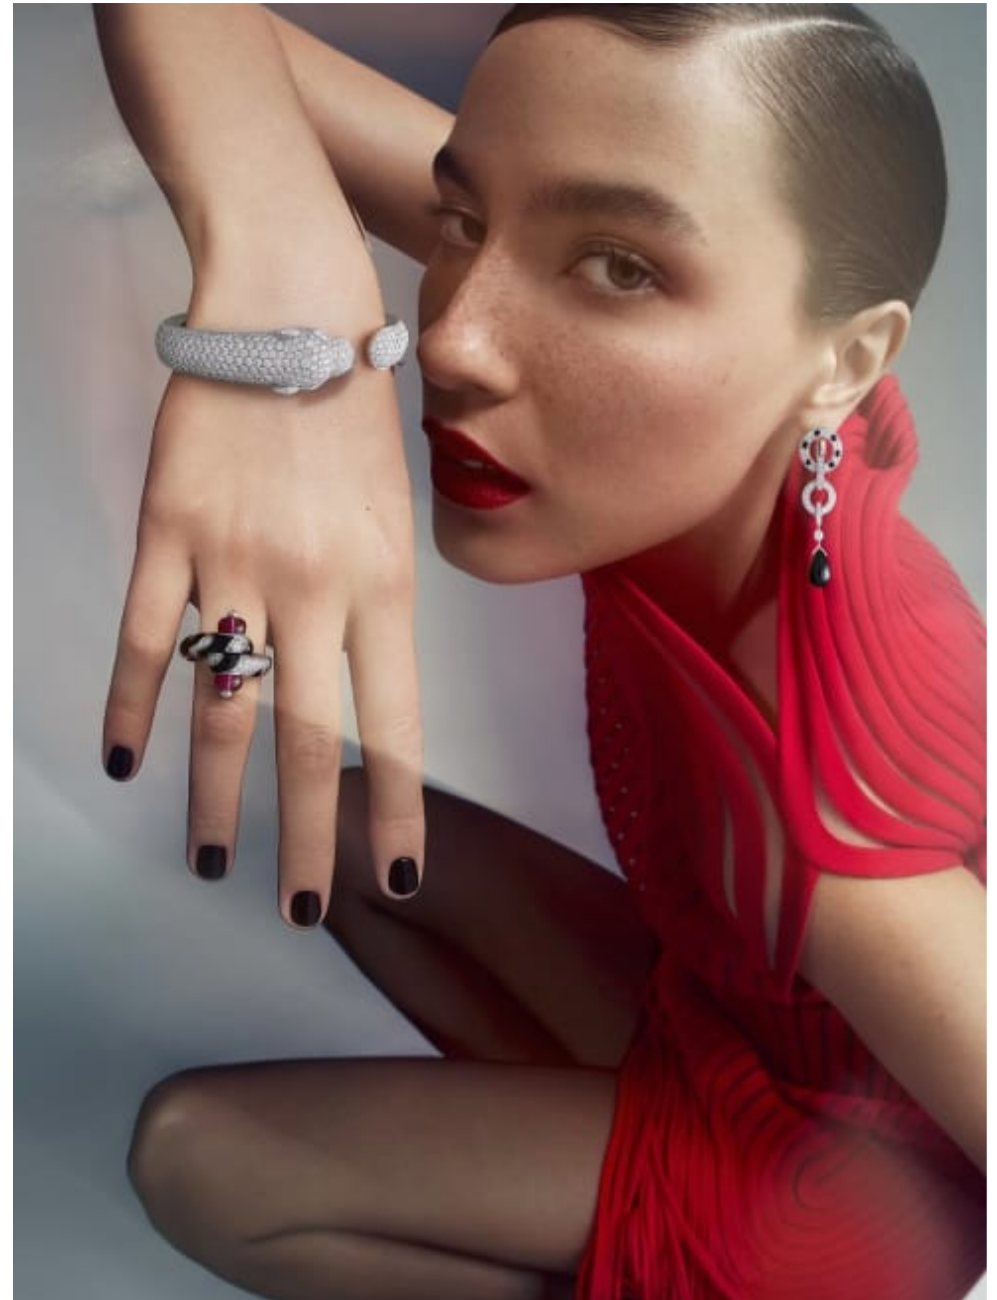

Caroline Madison Paris

Hair & Makeup

Fashion

Caroline Madison Paris
Hair & Makeup
Fashion

**CAROLHAYES
MANAGEMENT**
CREATIVE ARTIST & STYLE MANAGEMENT

020 7482 1555
www.carolhayesmanagement.co.uk

Caroline Madison Paris