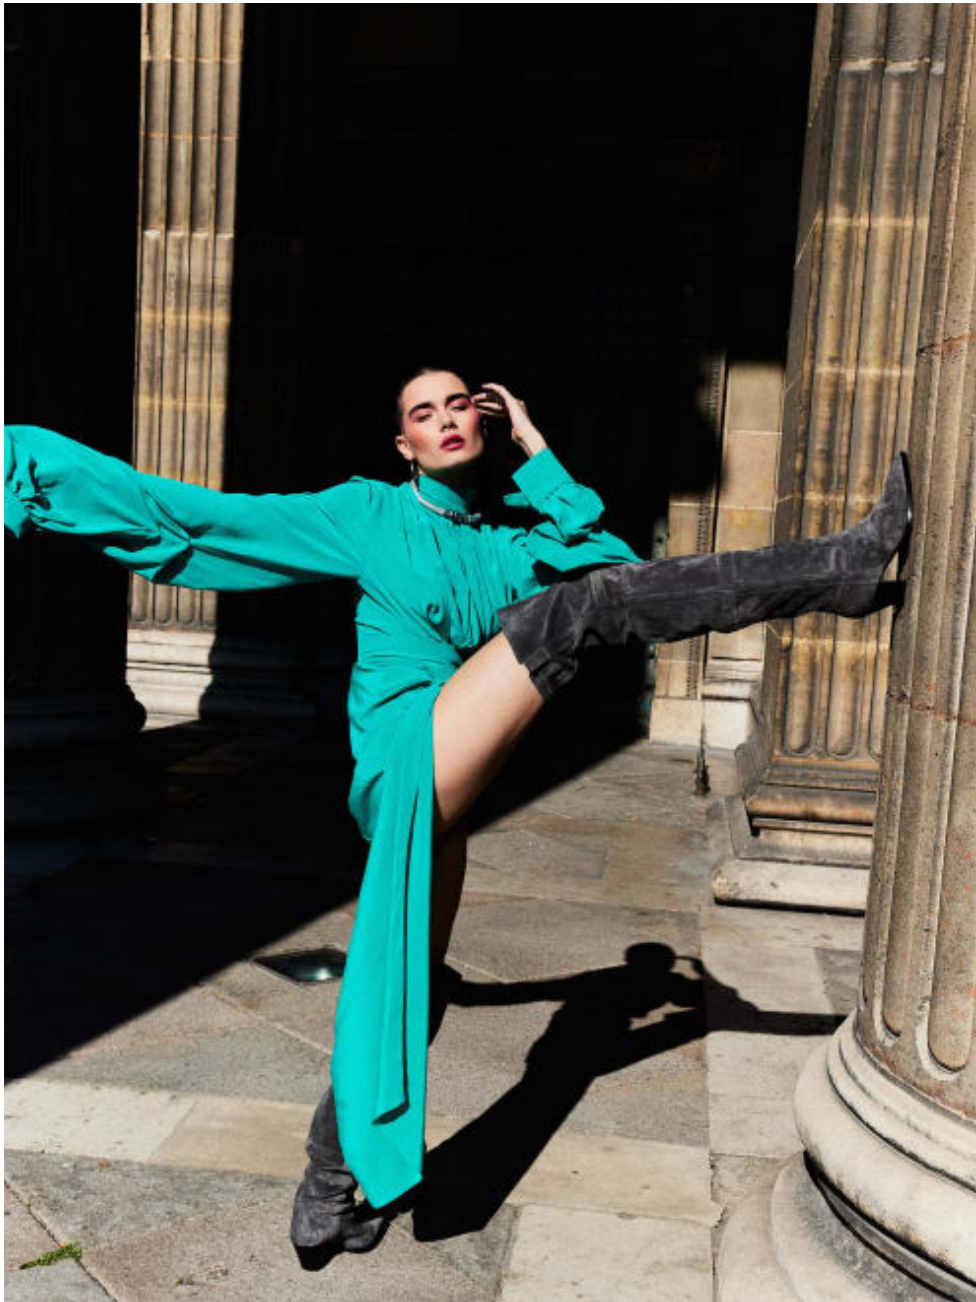

**CAROLHAYES
MANAGEMENT**
CREATIVE ARTIST & STYLE MANAGEMENT

020 7482 1555
www.carolhayesmanagement.co.uk