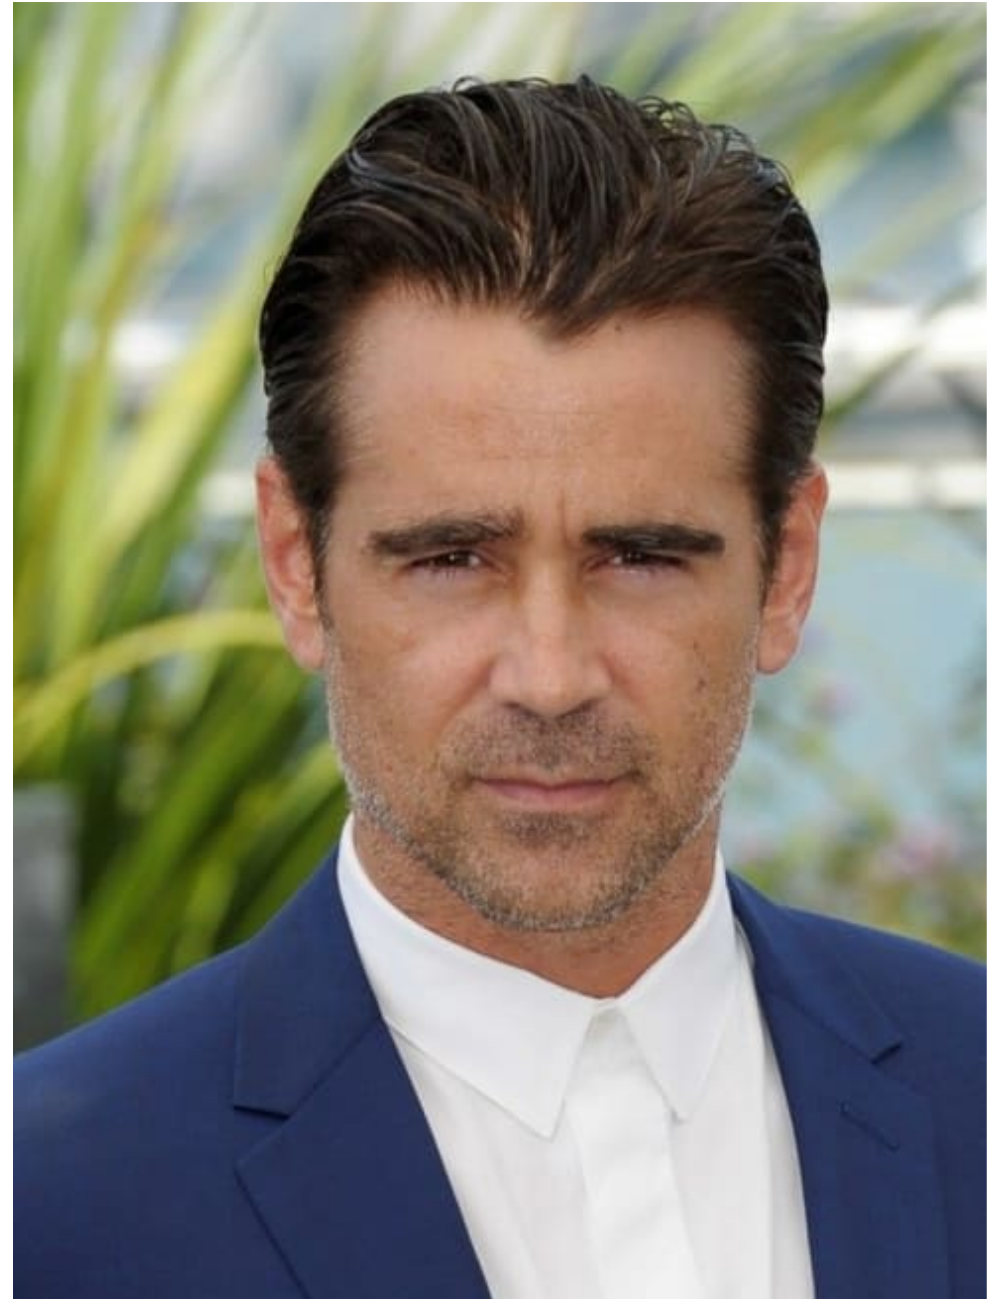

Emilie Plume - Paris

Makeup

Celebrity & Red Carpet

Emilie Plume - Paris

Makeup
Celebrity & Red Carpet

**CAROLHAYES
MANAGEMENT**
CREATIVE ARTIST & STYLE MANAGEMENT

020 7482 1555
www.carolhayesmanagement.co.uk