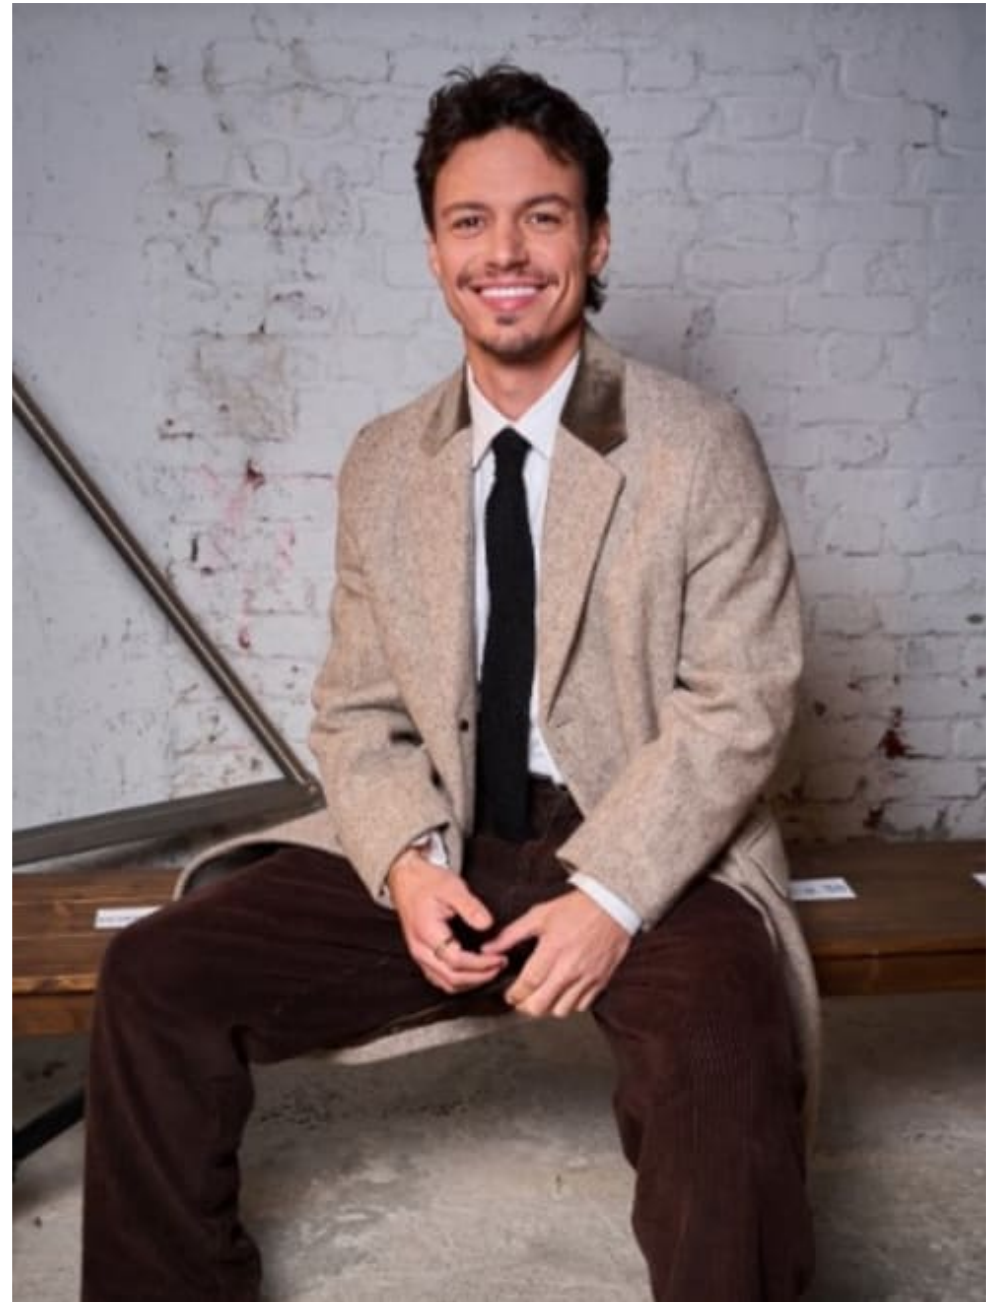

**CAROLHAYES
MANAGEMENT**
CREATIVE ARTIST & STYLE MANAGEMENT

020 7482 1555
www.carolhayesmanagement.co.uk