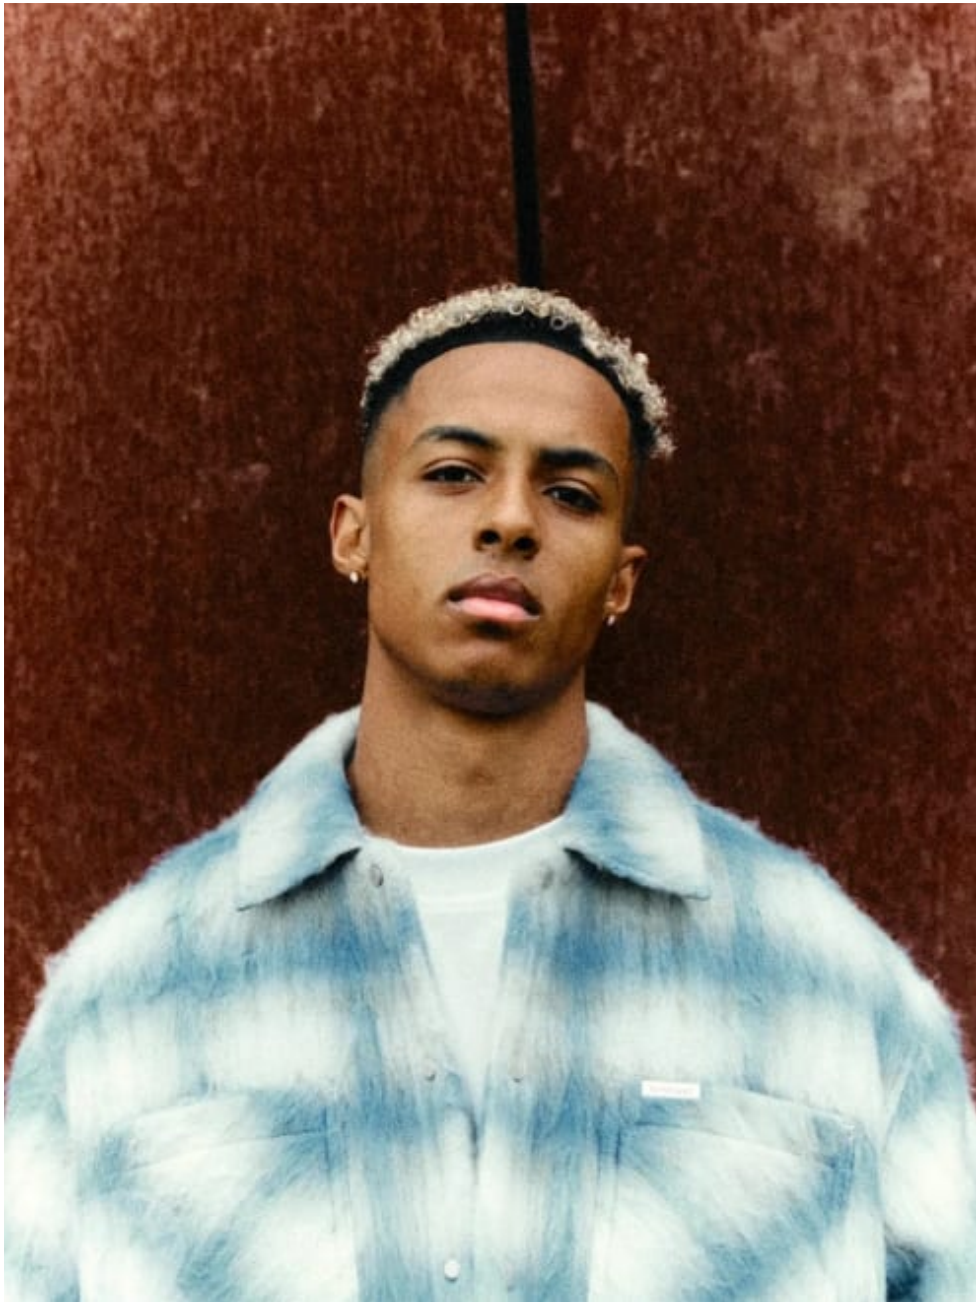

020 7482 1555
www.carolhayesmanagement.co.uk

Ephraim Onyebule
Mens Grooming
Men's Grooming

**CAROLHAYES
MANAGEMENT**
CREATIVE ARTIST & STYLE MANAGEMENT

020 7482 1555
www.carolhayesmanagement.co.uk

Ephraim Onyebule
Mens Grooming
Men's Grooming