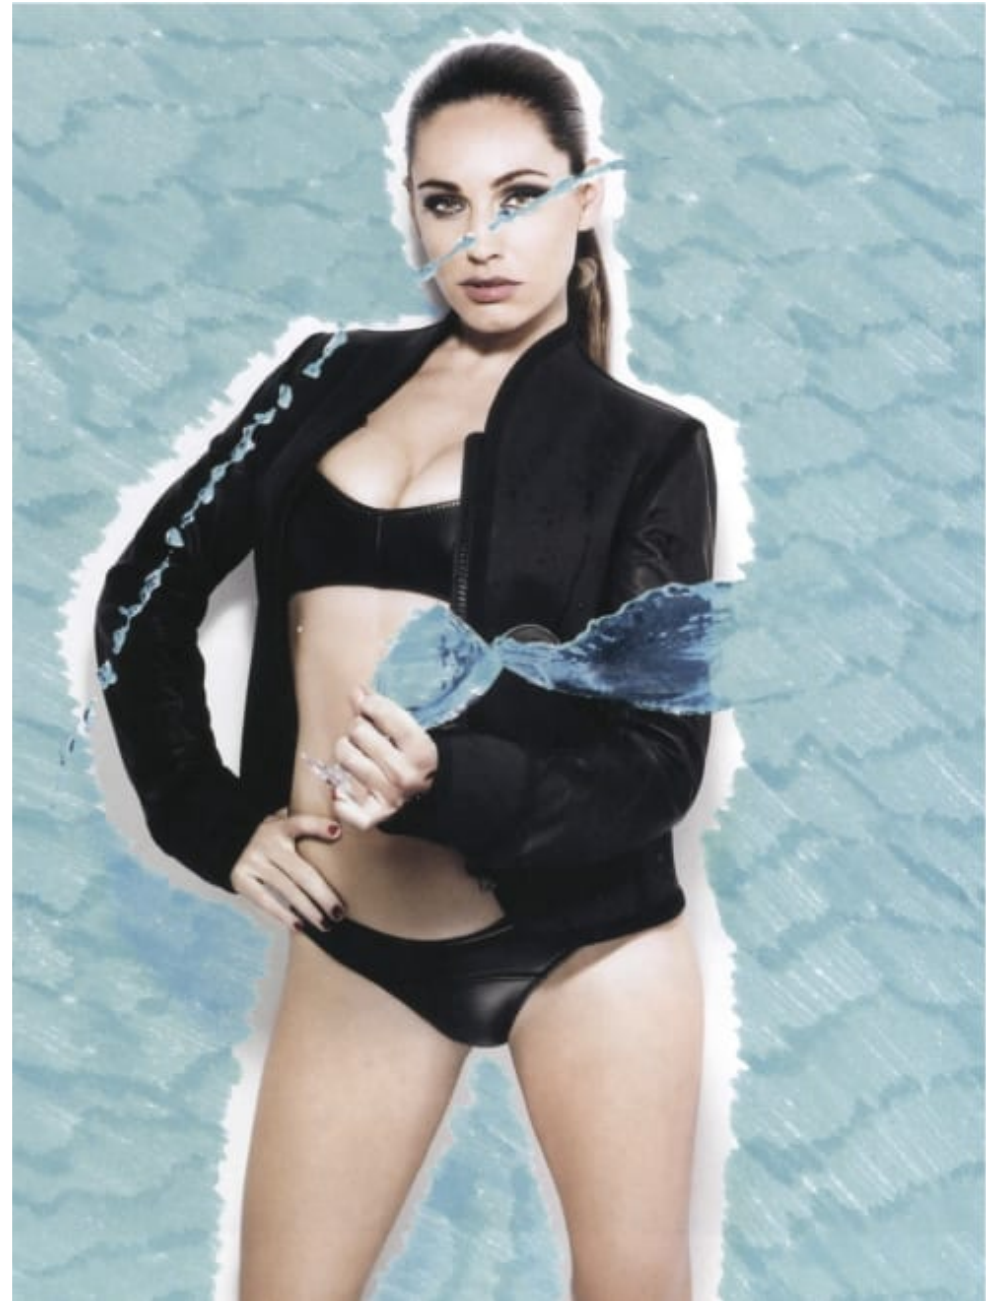

CAROLHAYES
MANAGEMENT
CREATIVE ARTIST & STYLE MANAGEMENT

020 7482 1555
www.carolhayesmanagement.co.uk