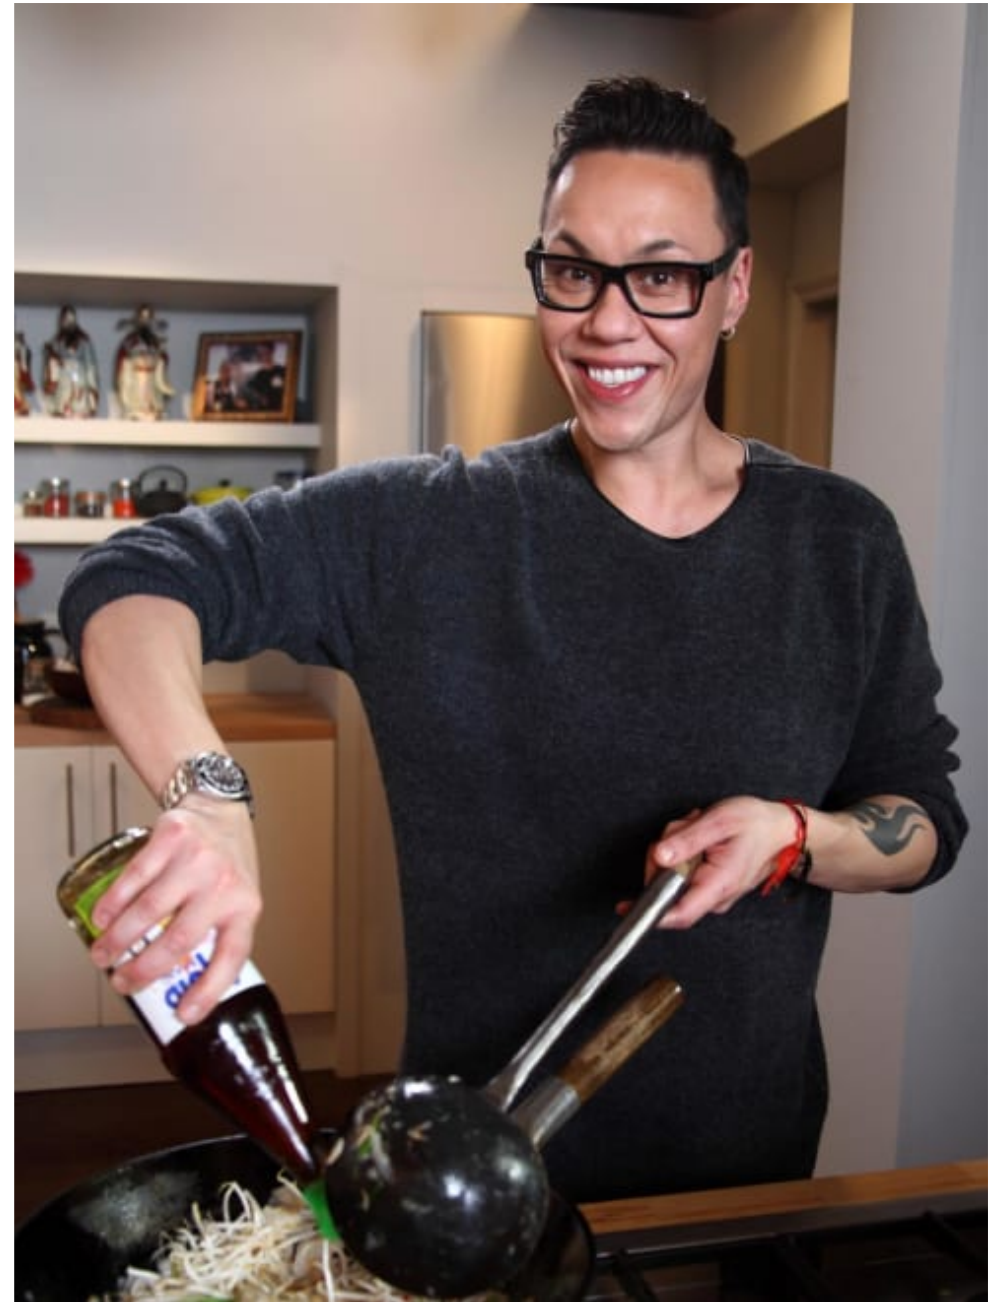

**CAROLHAYES
MANAGEMENT**
CREATIVE ARTIST & STYLE MANAGEMENT

020 7482 1555
www.carolhayesmanagement.co.uk