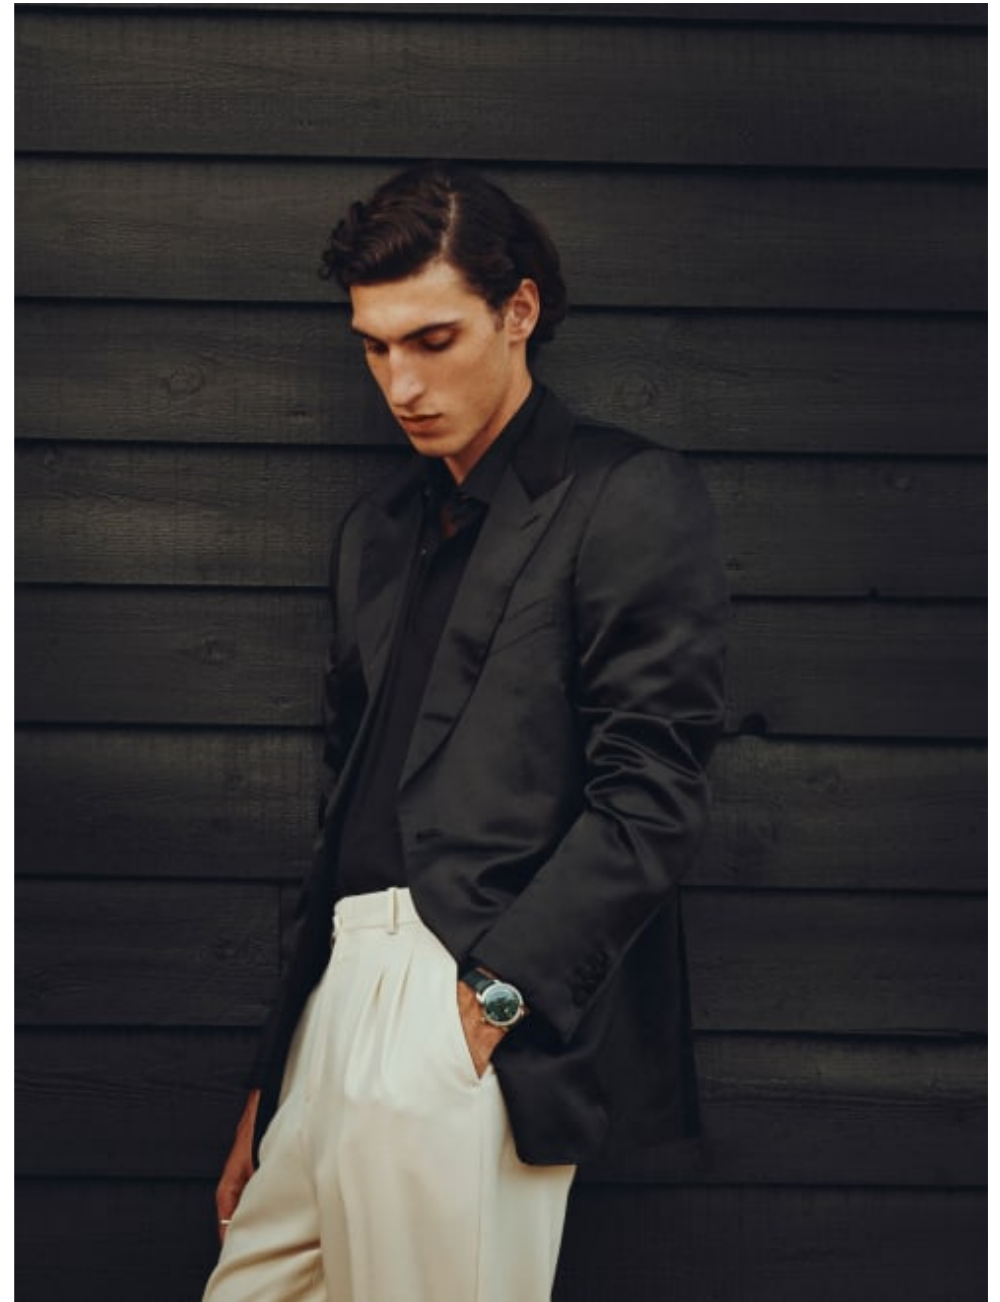

Grace Gilfeather
Stylists | Stylists - Mens
Men's Fashion

CAROLHAYES
MANAGEMENT
CREATIVE ARTIST & STYLE MANAGEMENT

020 7482 1555
www.carolhayesmanagement.co.uk

Grace Gilfeather
Stylists | Stylists - Mens
Men's Fashion