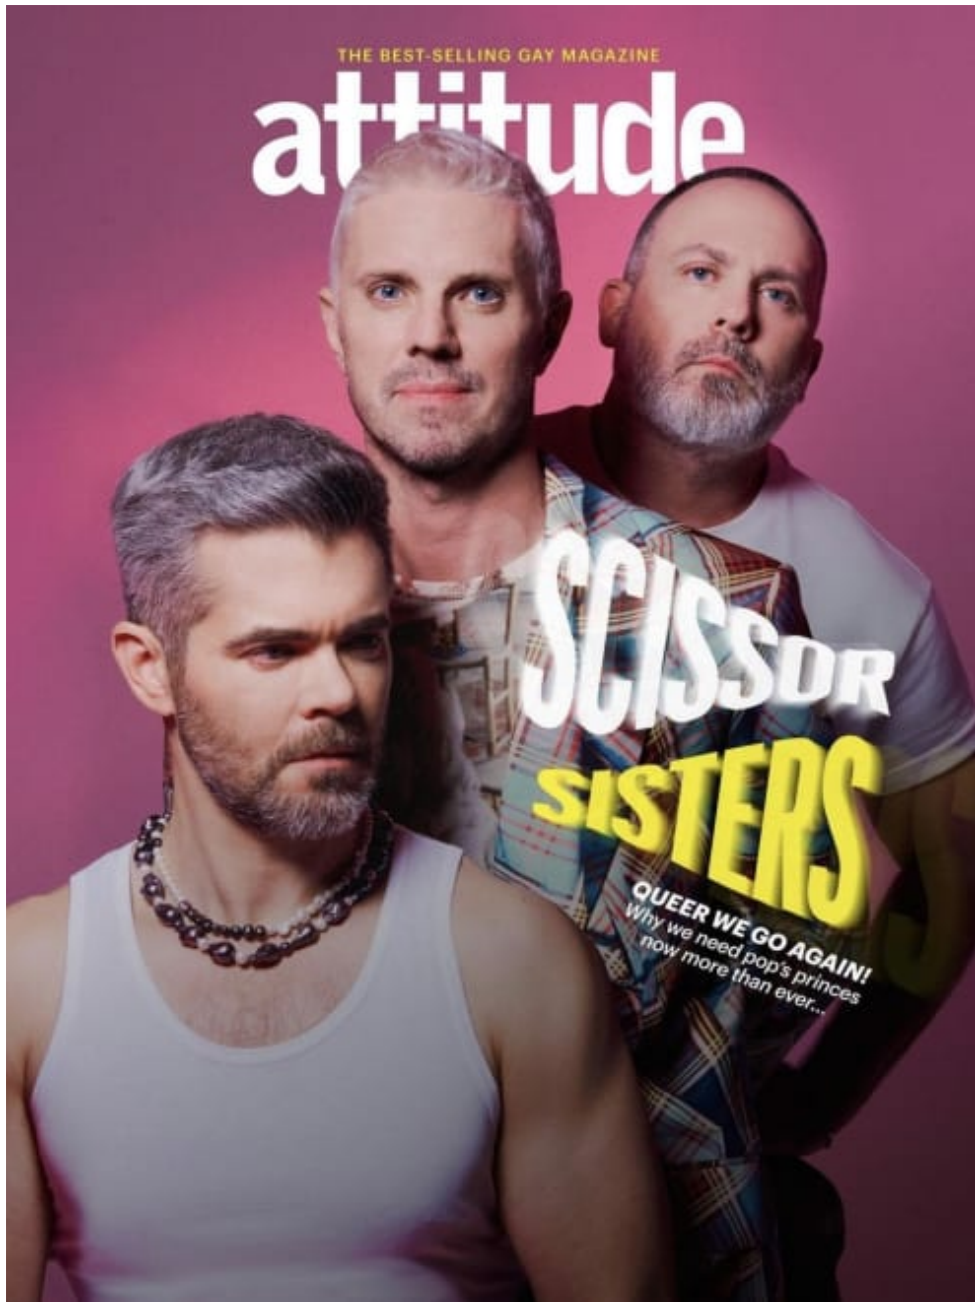

Grace Hayward
Hair & Makeup | Makeup
Celebrity

Grace Hayward
Hair & Makeup | Makeup
Celebrity