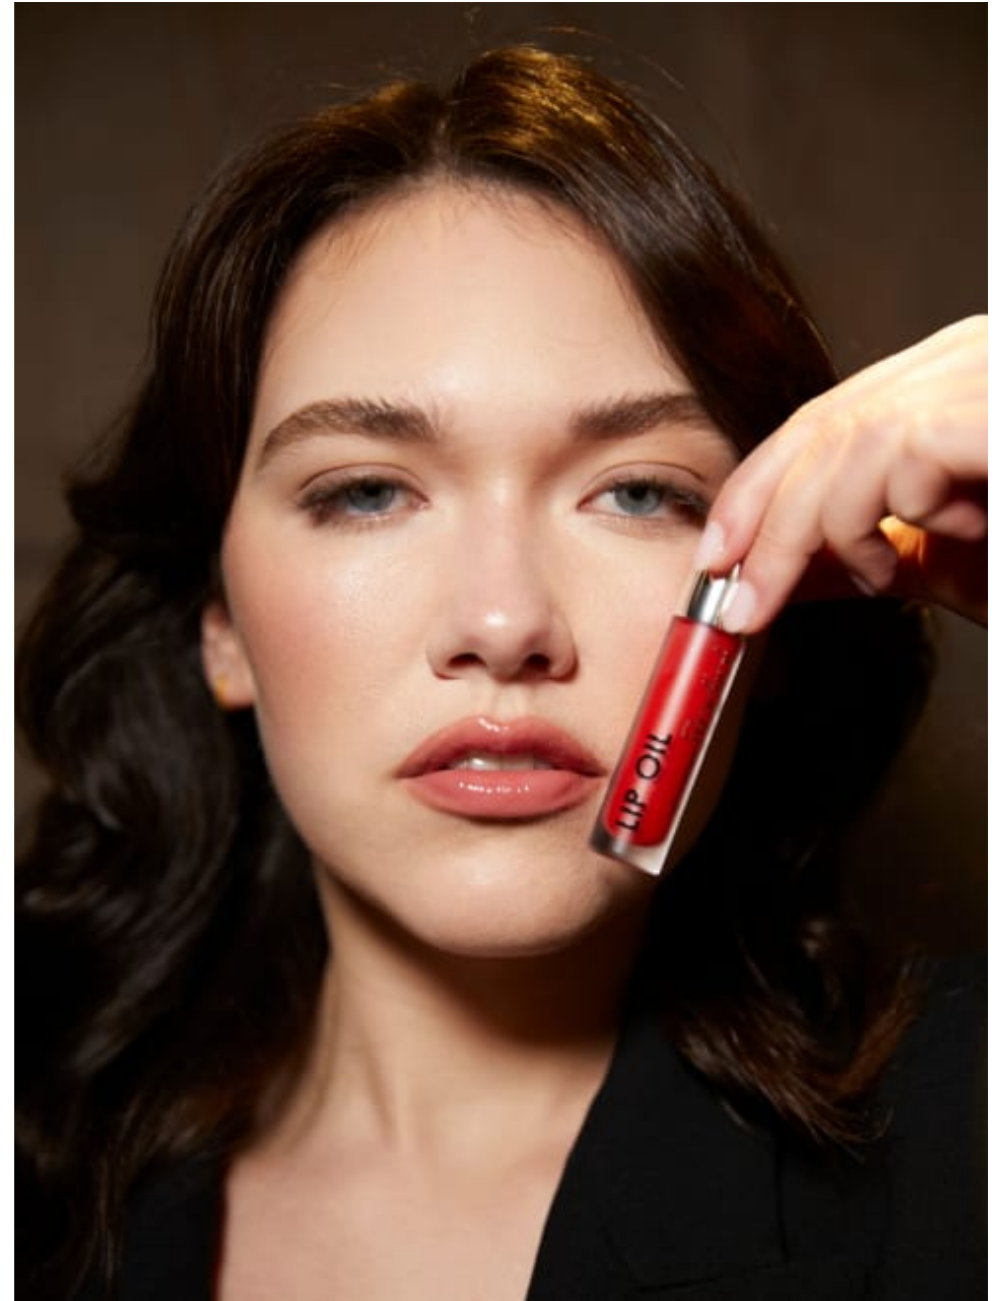

CAROLHAYES
MANAGEMENT
CREATIVE ARTIST & STYLE MANAGEMENT

020 7482 1555
www.carolhayesmanagement.co.uk