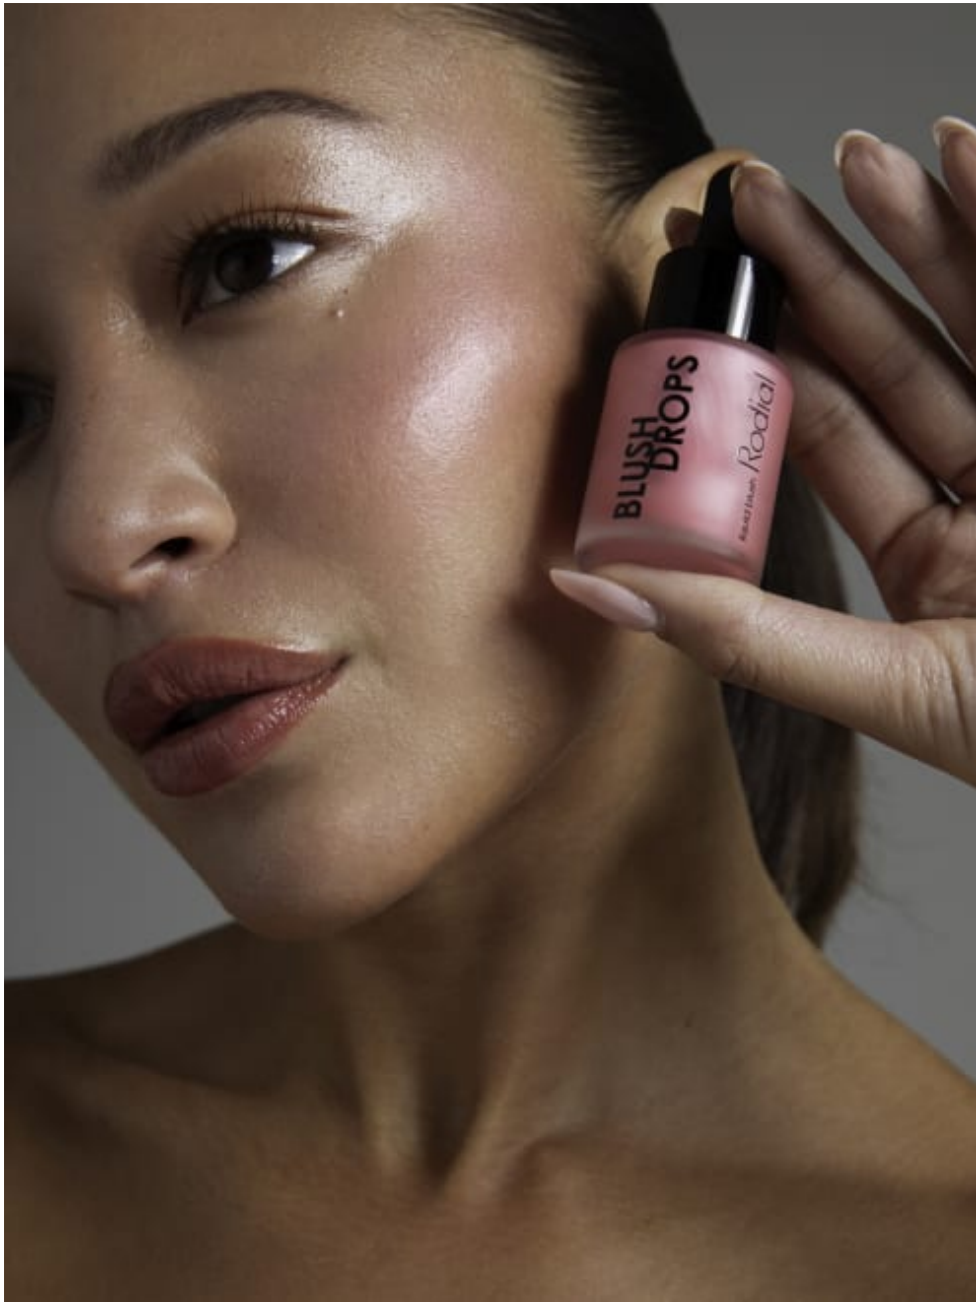

Howard Kong
Makeup
Fashion & Beauty

CAROLHAYES
MANAGEMENT
CREATIVE ARTIST & STYLE MANAGEMENT

020 7482 1555
www.carolhayesmanagement.co.uk