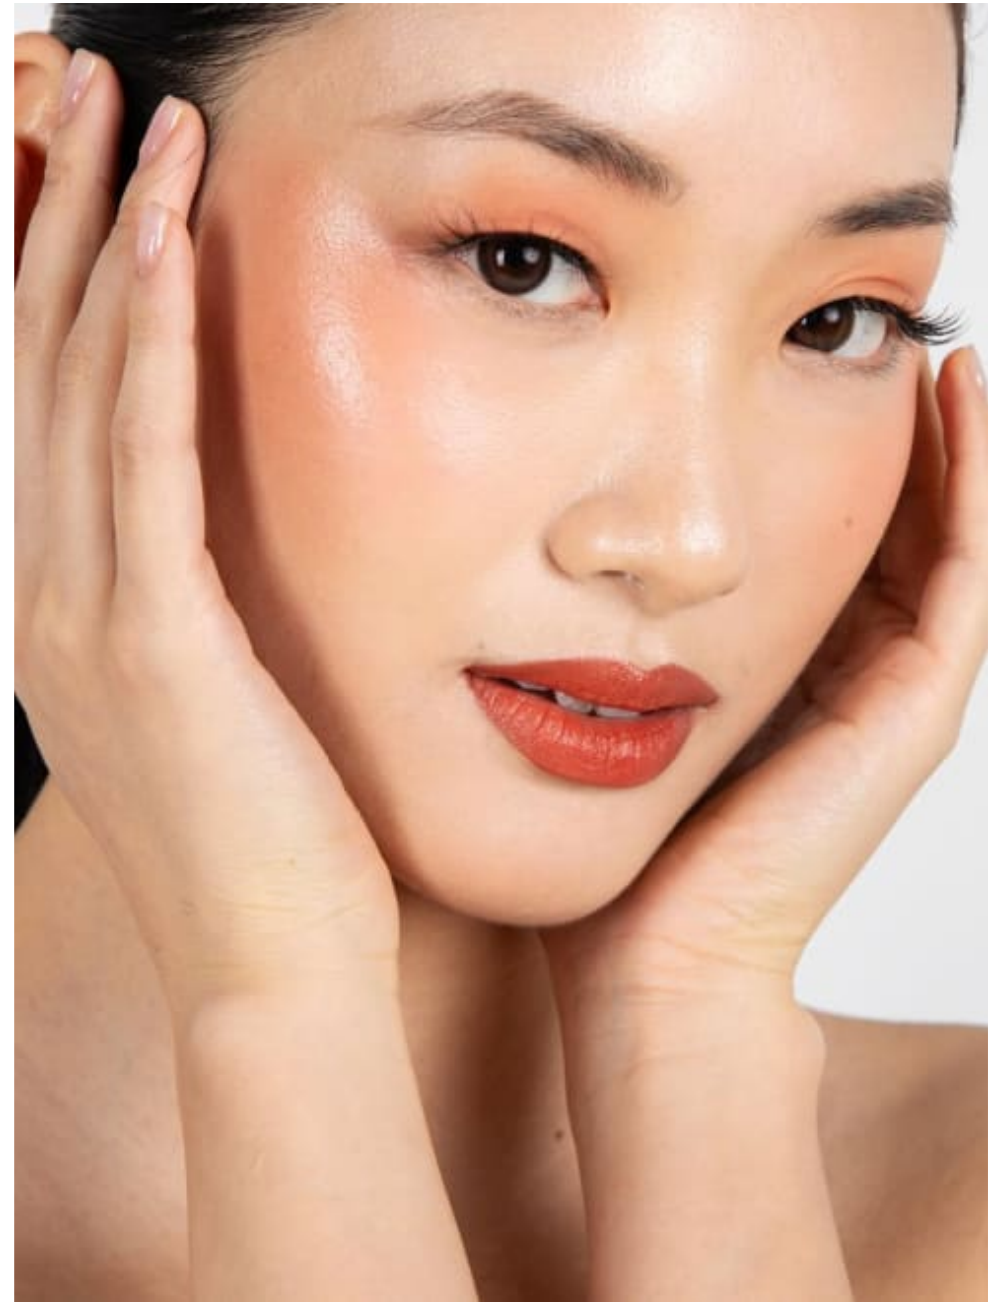

Howard Kong
Makeup
Fashion & Beauty

CAROLHAYES
MANAGEMENT
CREATIVE ARTIST & STYLE MANAGEMENT

020 7482 1555
www.carolhayesmanagement.co.uk