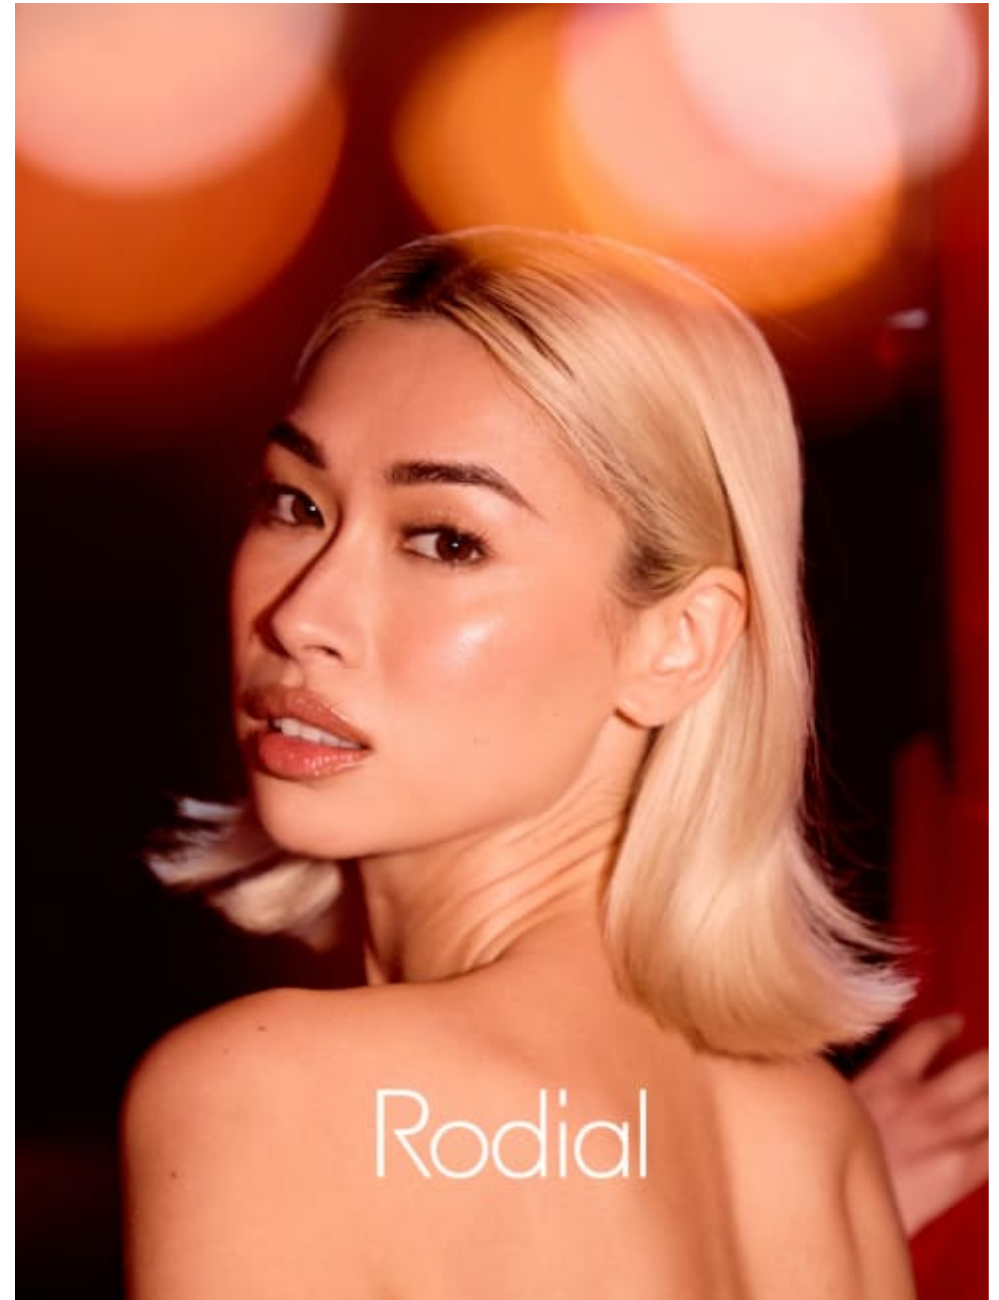

Howard Kong

Makeup

Fashion & Beauty

Howard Kong
Makeup
Fashion & Beauty

CAROLHAYES
MANAGEMENT
CREATIVE ARTIST & STYLE MANAGEMENT

020 7482 1555
www.carolhayesmanagement.co.uk

Howard Kong
Makeup
Fashion & Beauty