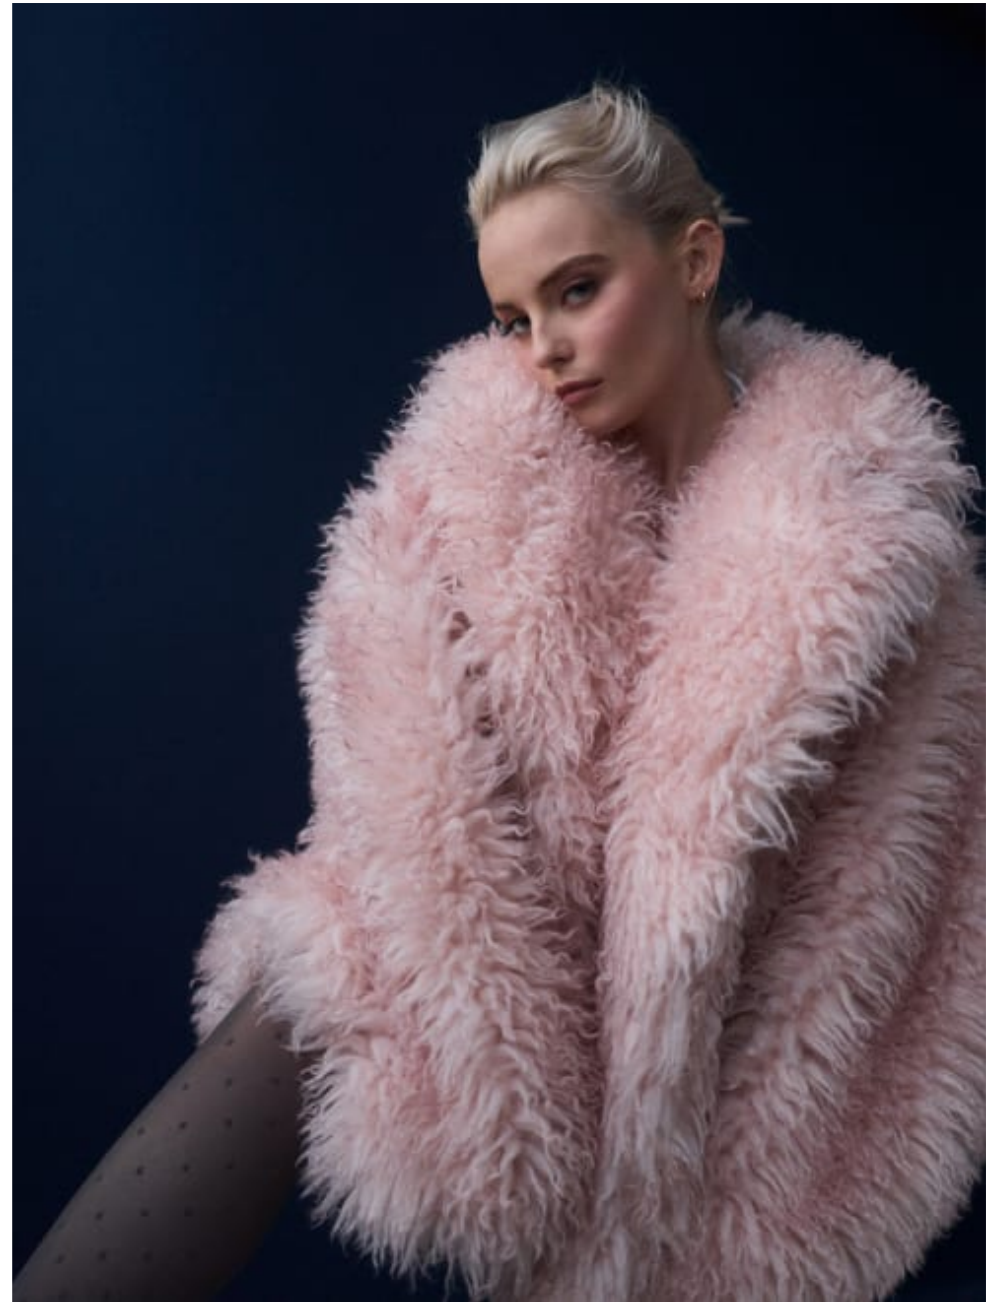

CAROLHAYES
MANAGEMENT
CREATIVE ARTIST & STYLE MANAGEMENT

020 7482 1555
www.carolhayesmanagement.co.uk