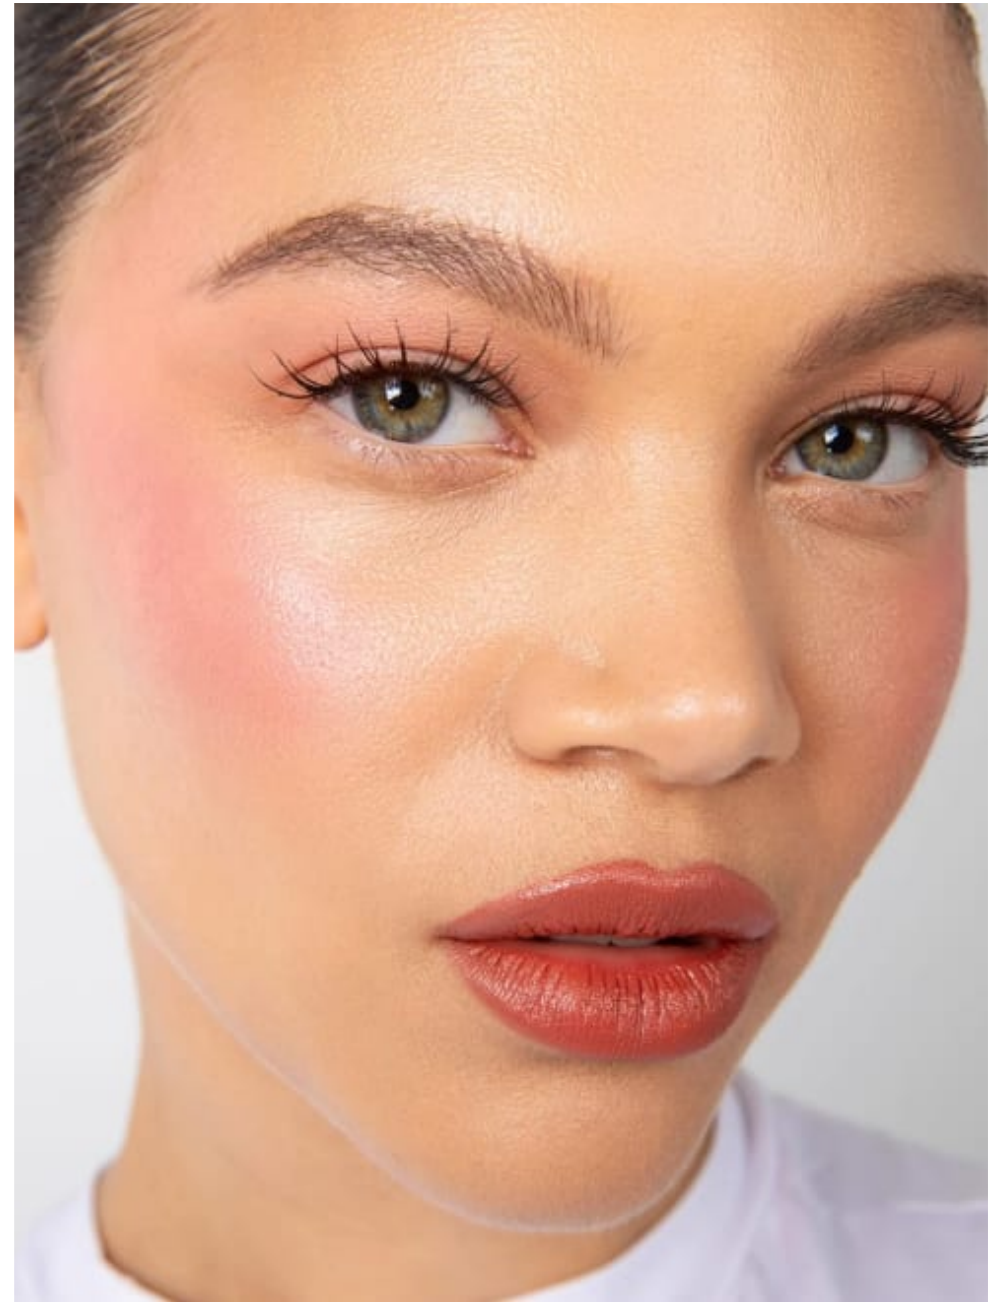

**CAROLHAYES
MANAGEMENT**
CREATIVE ARTIST & STYLE MANAGEMENT

020 7482 1555
www.carolhayesmanagement.co.uk

Howard Kong
Makeup
Fashion & Beauty

CAROLHAYES
MANAGEMENT
CREATIVE ARTIST & STYLE MANAGEMENT

020 7482 1555
www.carolhayesmanagement.co.uk