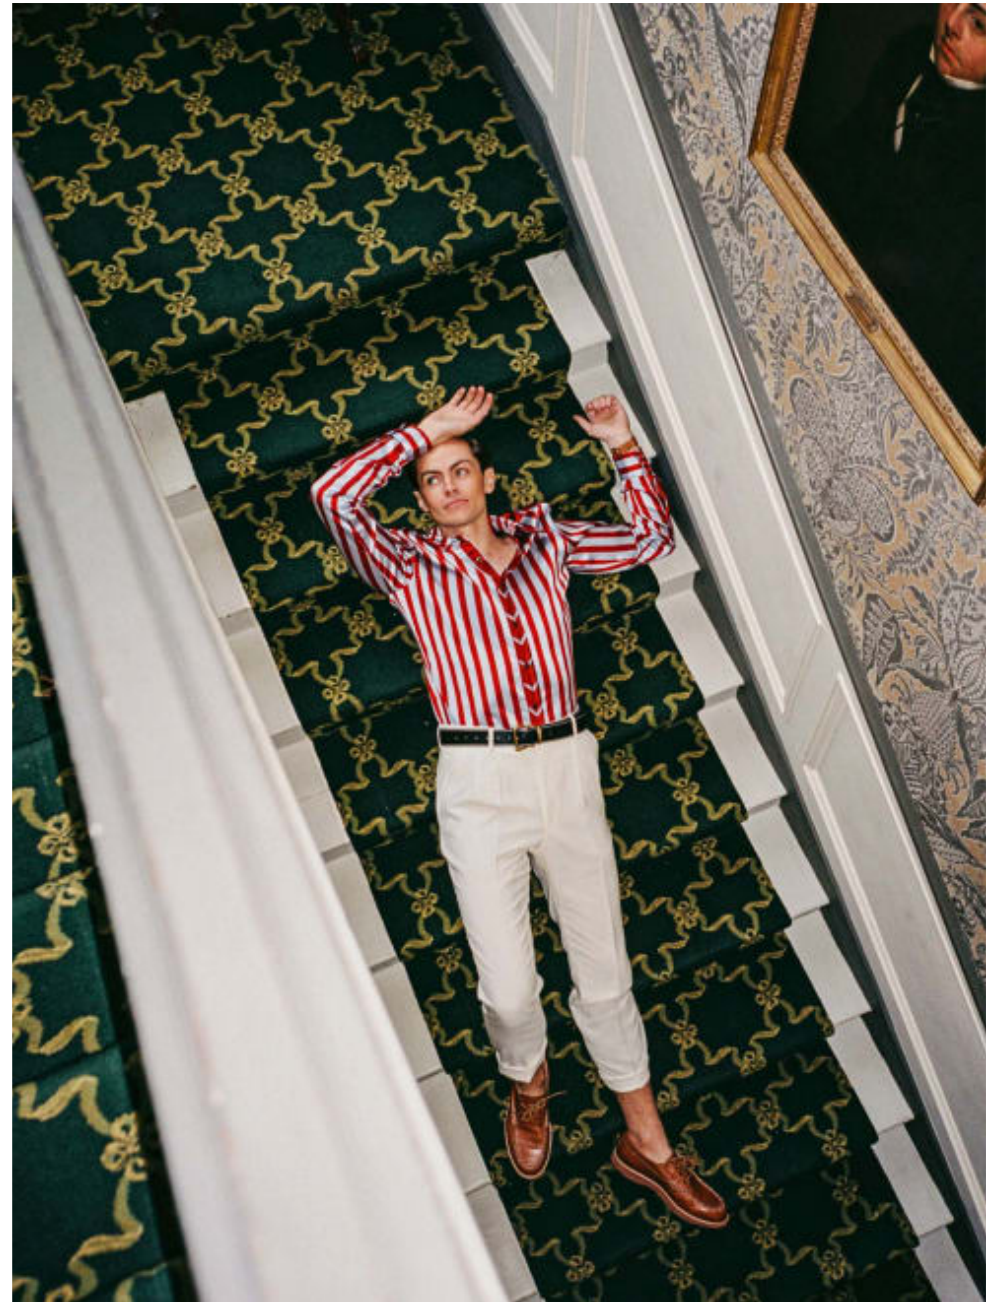

**CAROLHAYES
MANAGEMENT**
CREATIVE ARTIST & STYLE MANAGEMENT

020 7482 1555
www.carolhayesmanagement.co.uk