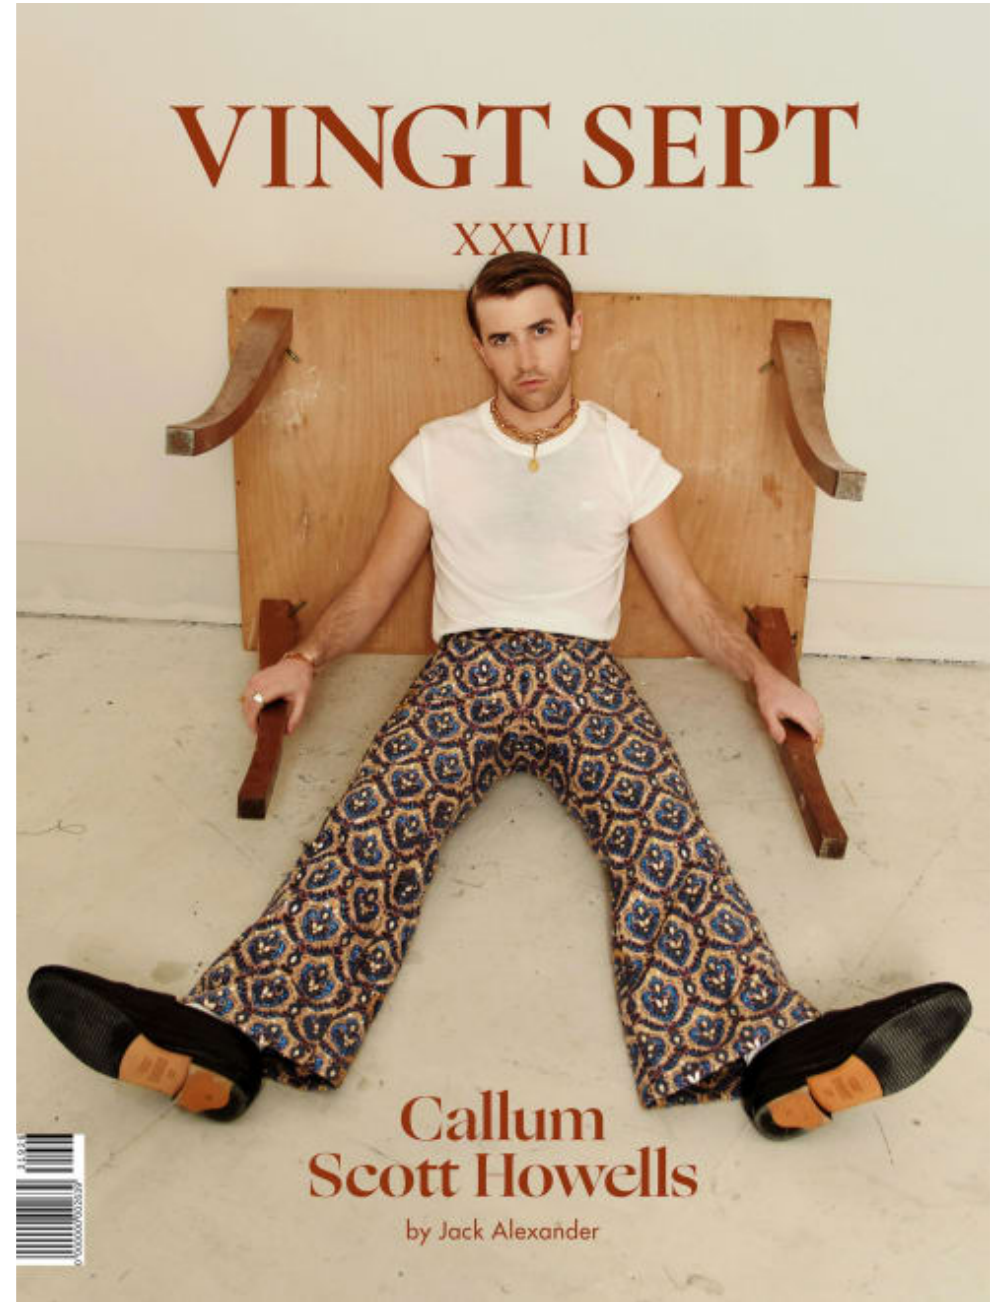

**CAROLHAYES
MANAGEMENT**
CREATIVE ARTIST & STYLE MANAGEMENT

020 7482 1555
www.carolhayesmanagement.co.uk