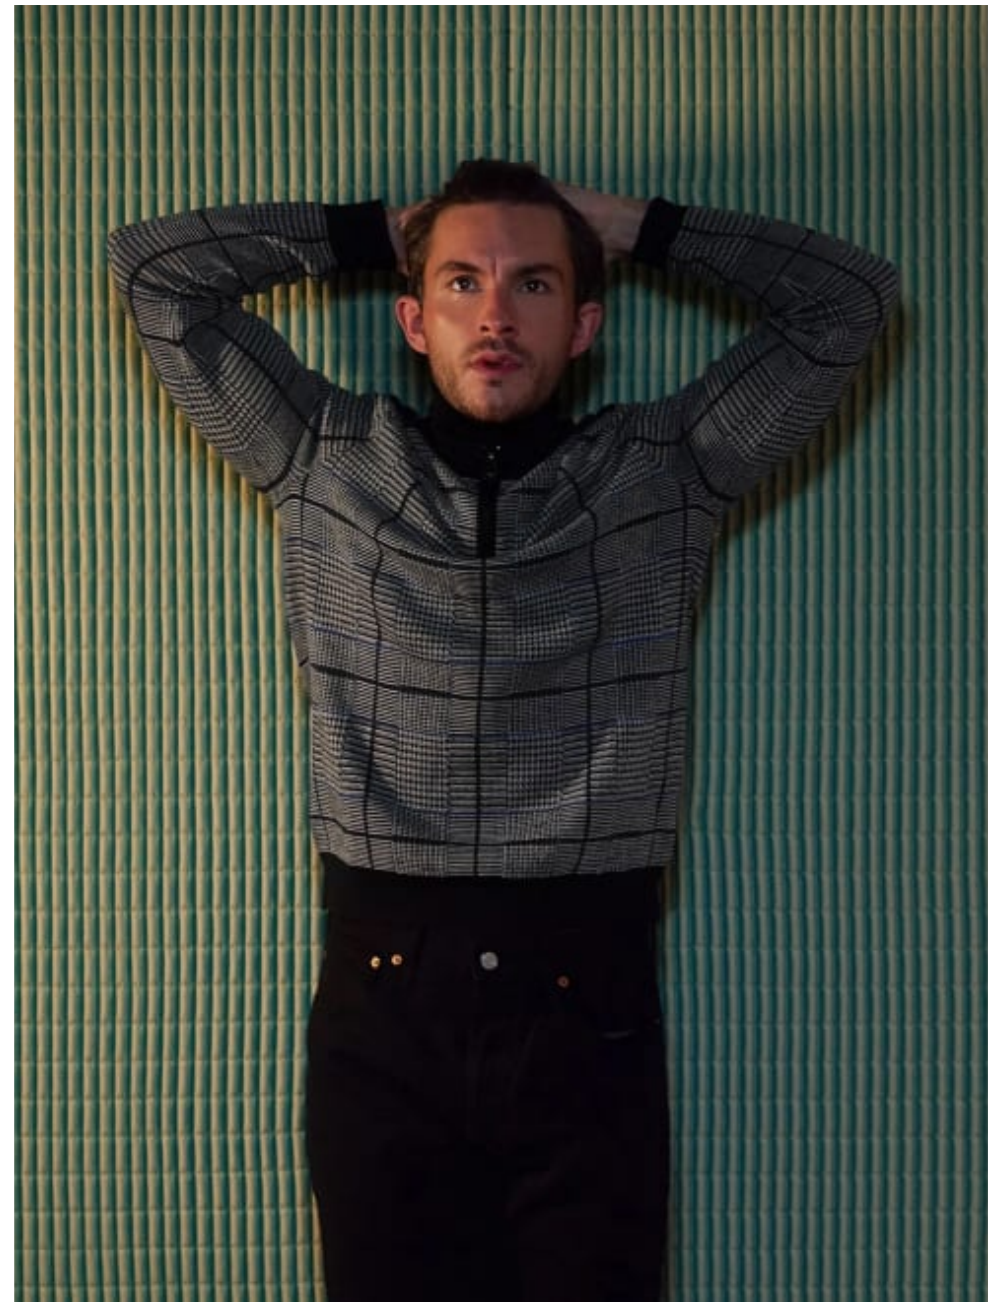

020 7482 1555
www.carolhayesmanagement.co.uk

Jon Chapman
Mens Grooming

CAROLHAYES
MANAGEMENT
CREATIVE ARTIST & STYLE MANAGEMENT

020 7482 1555
www.carolhayesmanagement.co.uk

Jon Chapman
Mens Grooming

**CAROLHAYES
MANAGEMENT**
CREATIVE ARTIST & STYLE MANAGEMENT