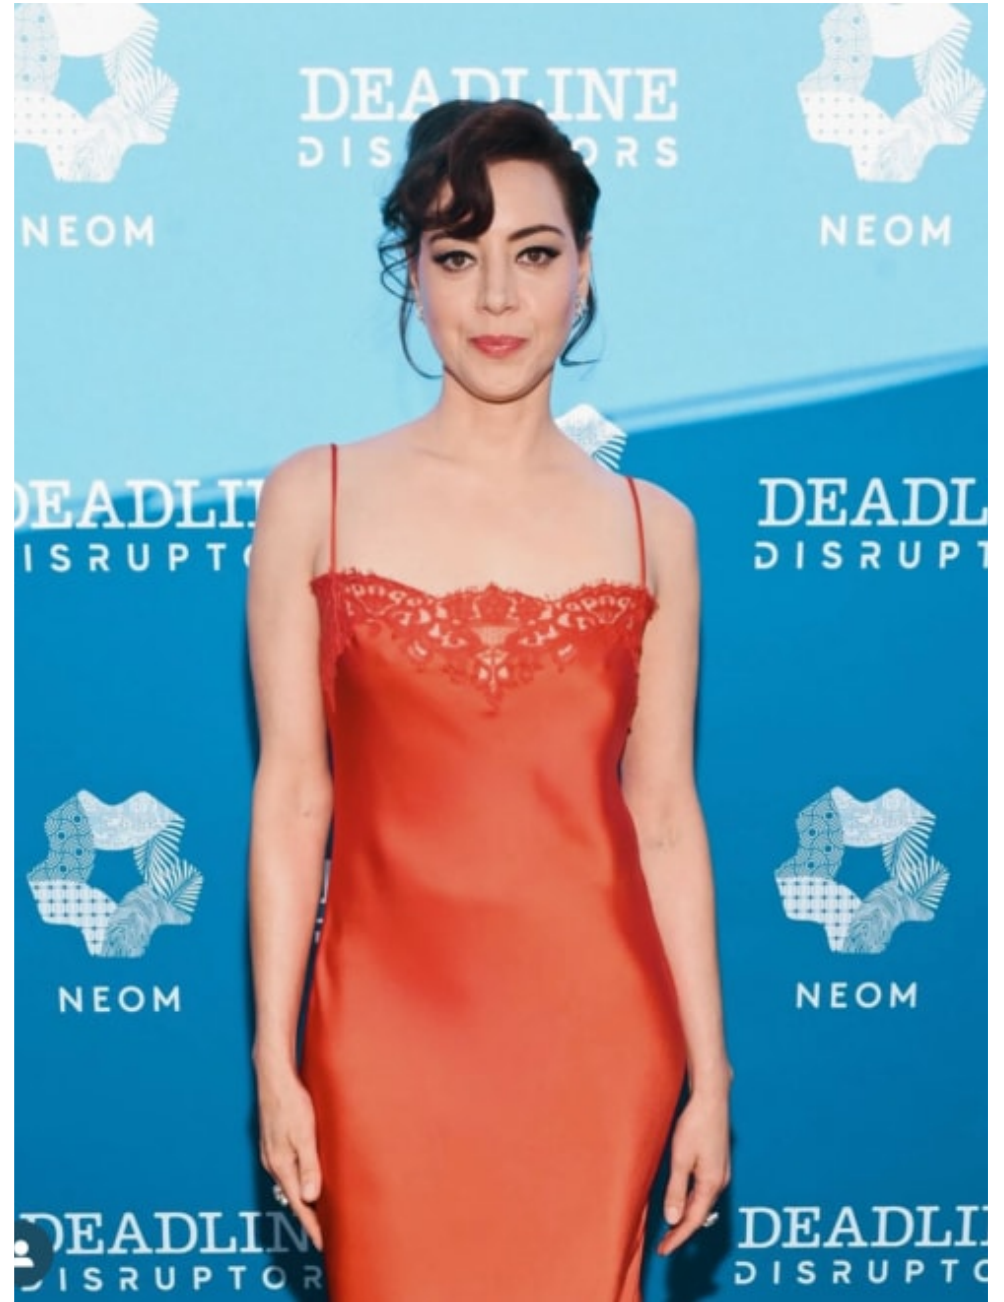

CAROLHAYES
MANAGEMENT
CREATIVE ARTIST & STYLE MANAGEMENT

020 7482 1555
www.carolhayesmanagement.co.uk