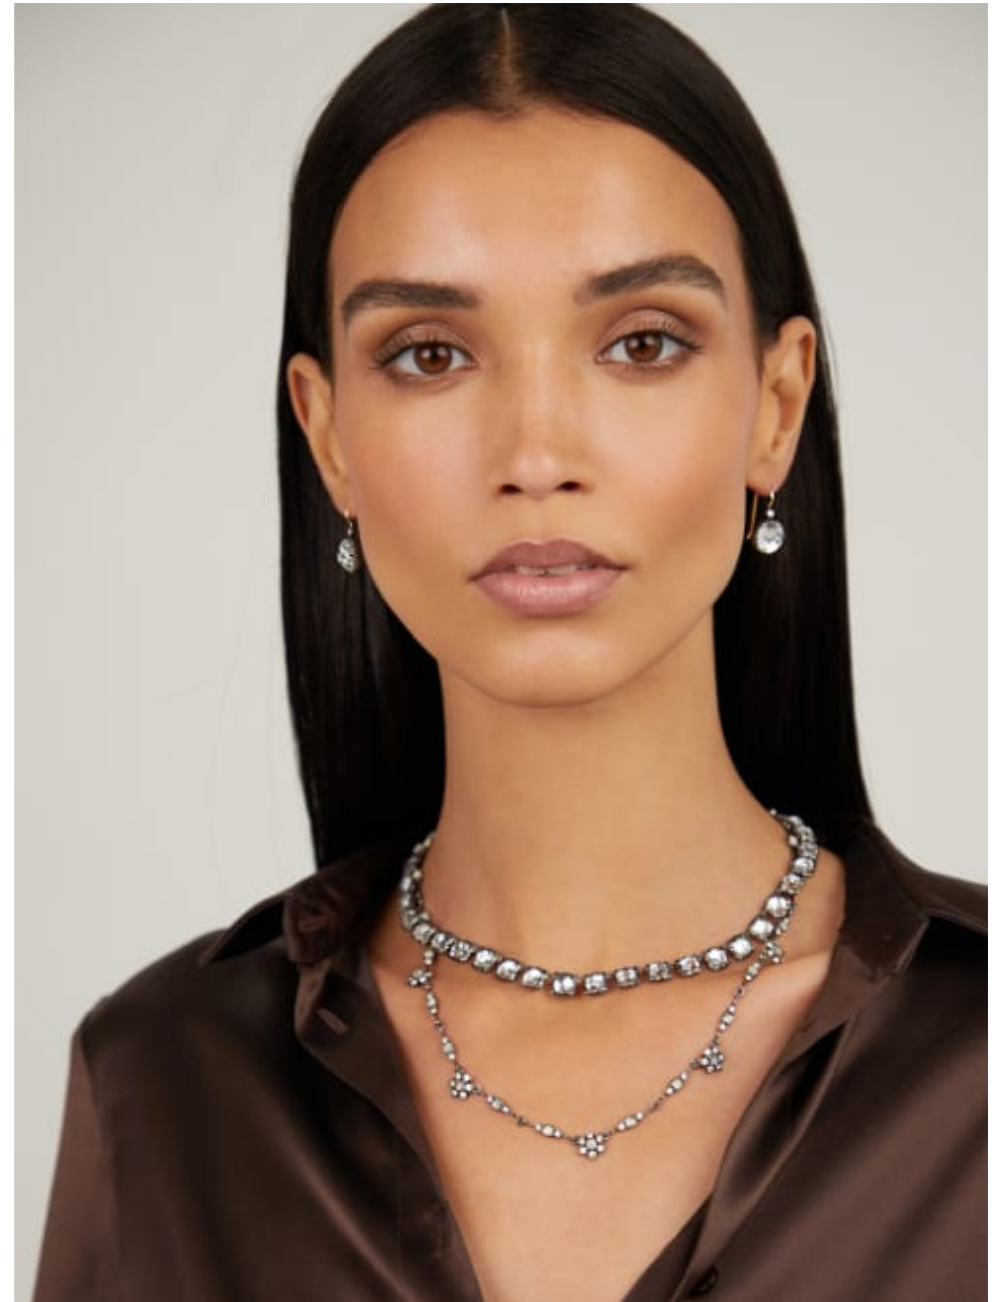

Julie Read

Hair & Makeup | Makeup | Hair | Mens Grooming
Advertising & Commercial

**CAROLHAYES
MANAGEMENT**
CREATIVE ARTIST & STYLE MANAGEMENT

020 7482 1555
www.carolhayesmanagement.co.uk