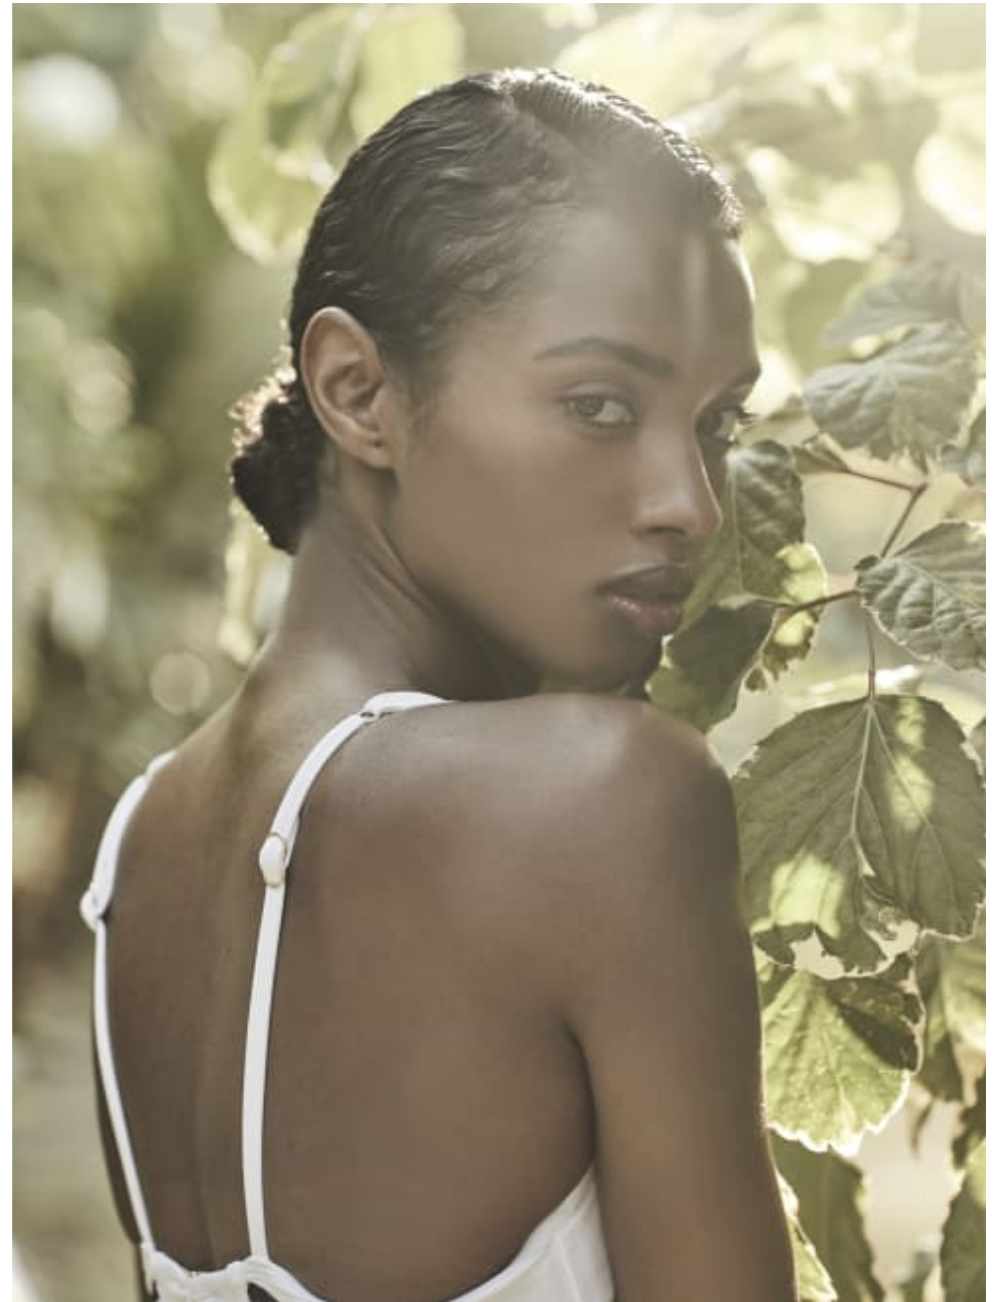

Julie Read

Hair & Makeup | Makeup | Hair | Mens Grooming
Women's Fashion

**CAROLHAYES
MANAGEMENT**
CREATIVE ARTIST & STYLE MANAGEMENT

020 7482 1555
www.carolhayesmanagement.co.uk