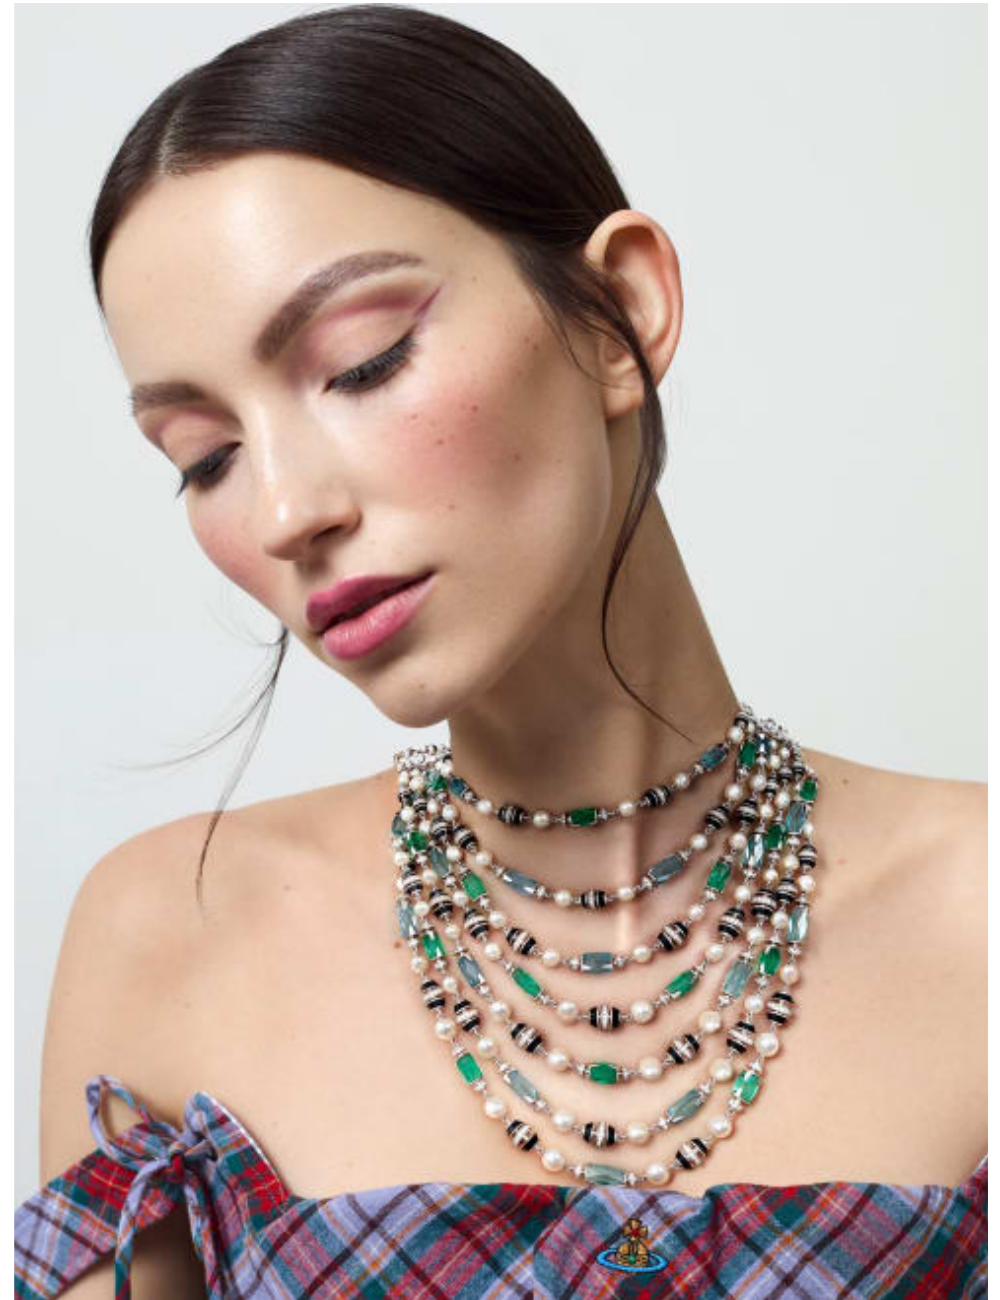

Julie Read

Hair & Makeup | Makeup | Hair | Mens Grooming
Women's Fashion

**CAROLHAYES
MANAGEMENT**
CREATIVE ARTIST & STYLE MANAGEMENT

020 7482 1555
www.carolhayesmanagement.co.uk