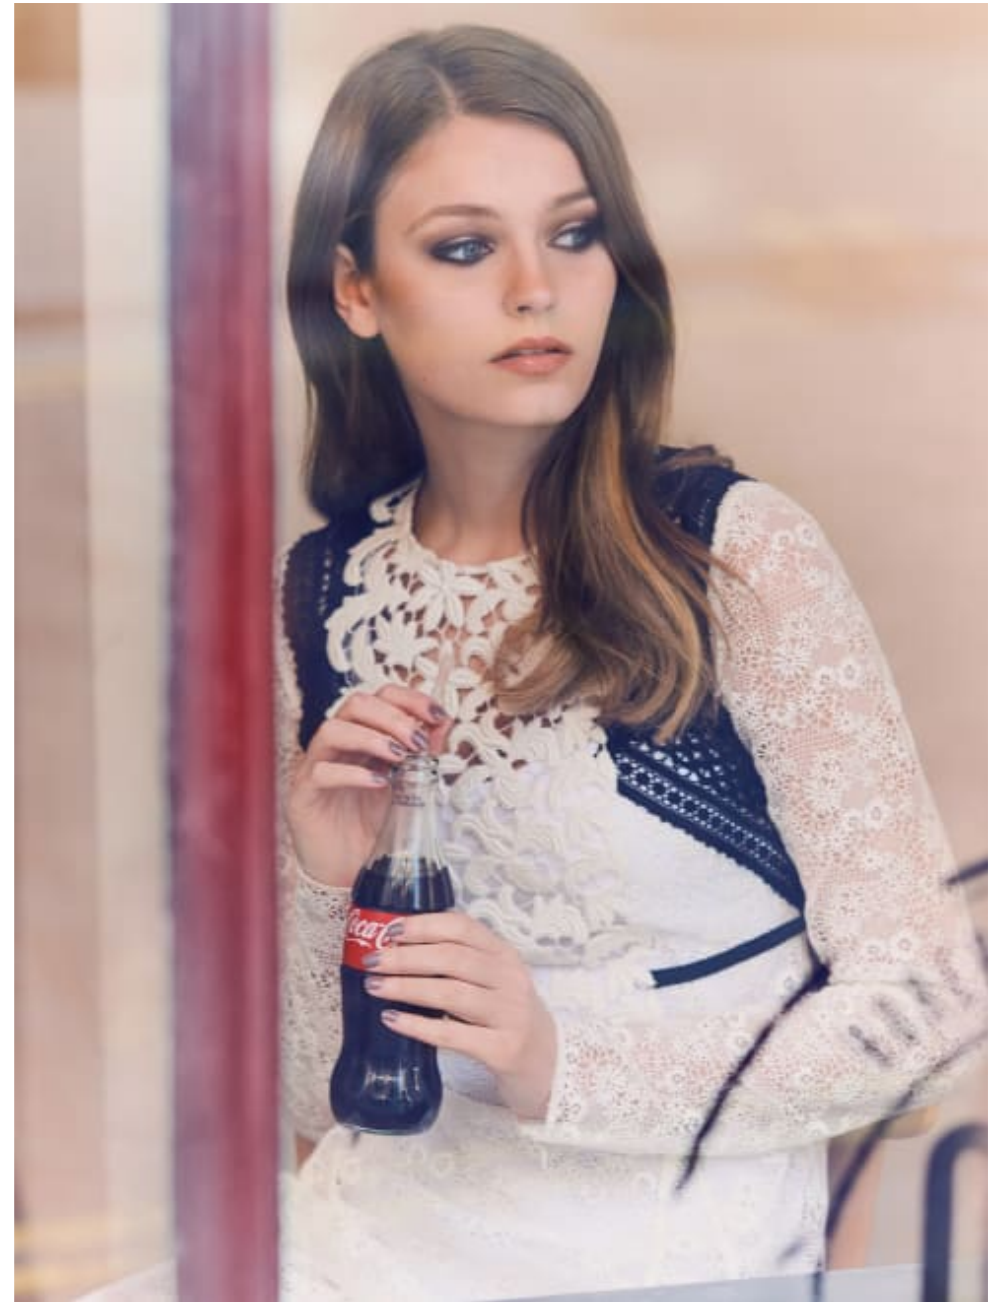

020 7482 1555
www.carolhayesmanagement.co.uk

Julie Read

Hair & Makeup | Makeup | Hair | Mens Grooming
Women's Fashion

**CAROLHAYES
MANAGEMENT**
CREATIVE ARTIST & STYLE MANAGEMENT

020 7482 1555
www.carolhayesmanagement.co.uk