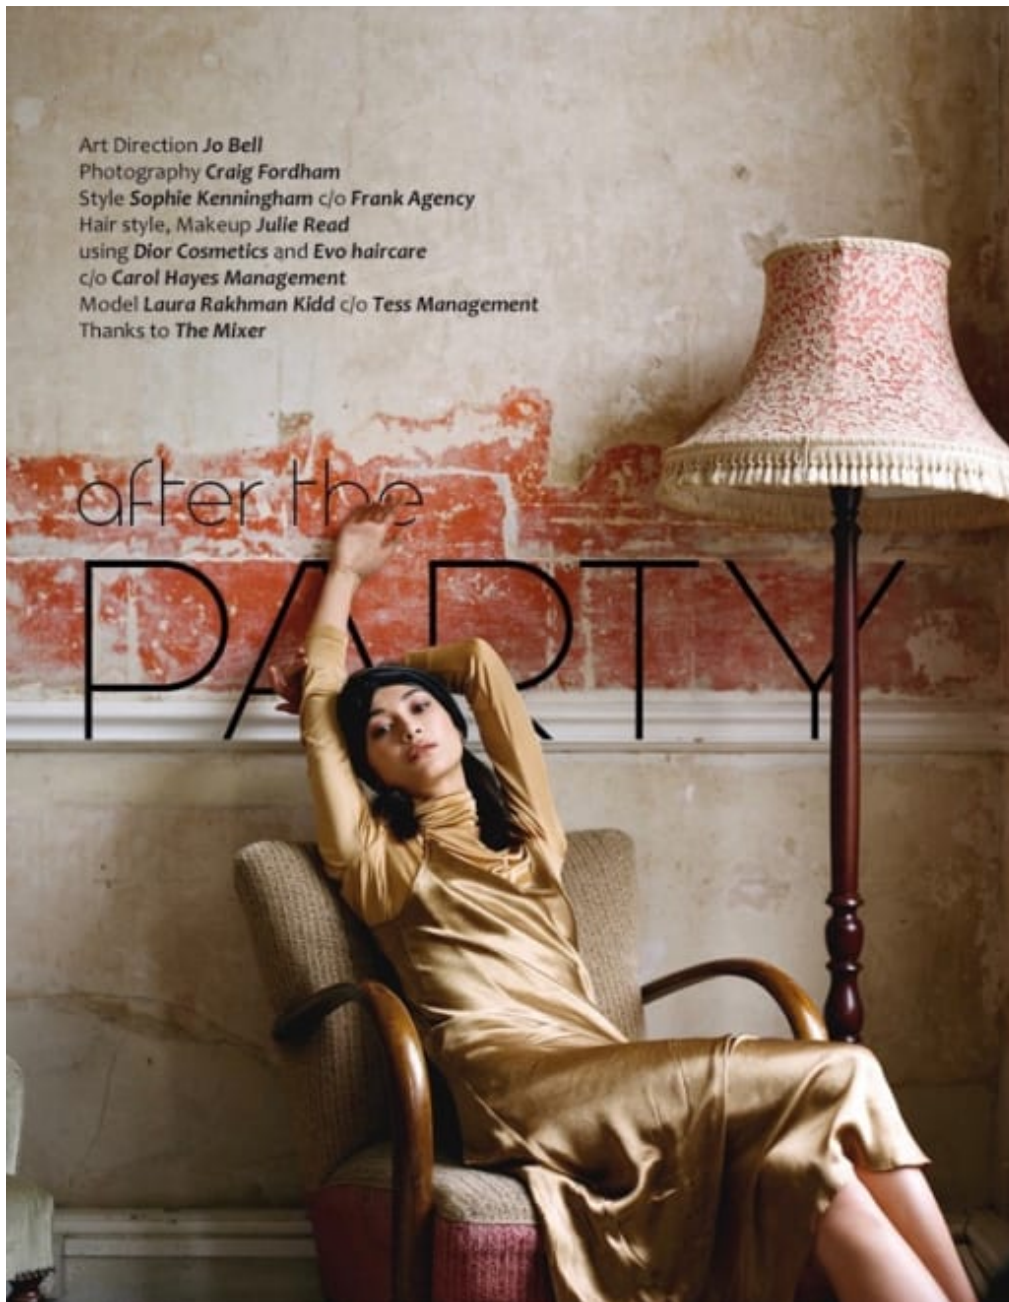

Julie Read

Hair & Makeup | Makeup | Hair | Mens Grooming
Women's Fashion

**CAROL HAYES
MANAGEMENT**
CREATIVE ARTIST & STYLE MANAGEMENT

020 7482 1555
www.carolhayesmanagement.co.uk

Shirley Barrie Cabotary
Dress Malou Breton
Opposite:
Jumpsuit Simone Samsone
Ruff Alex Gore Breton