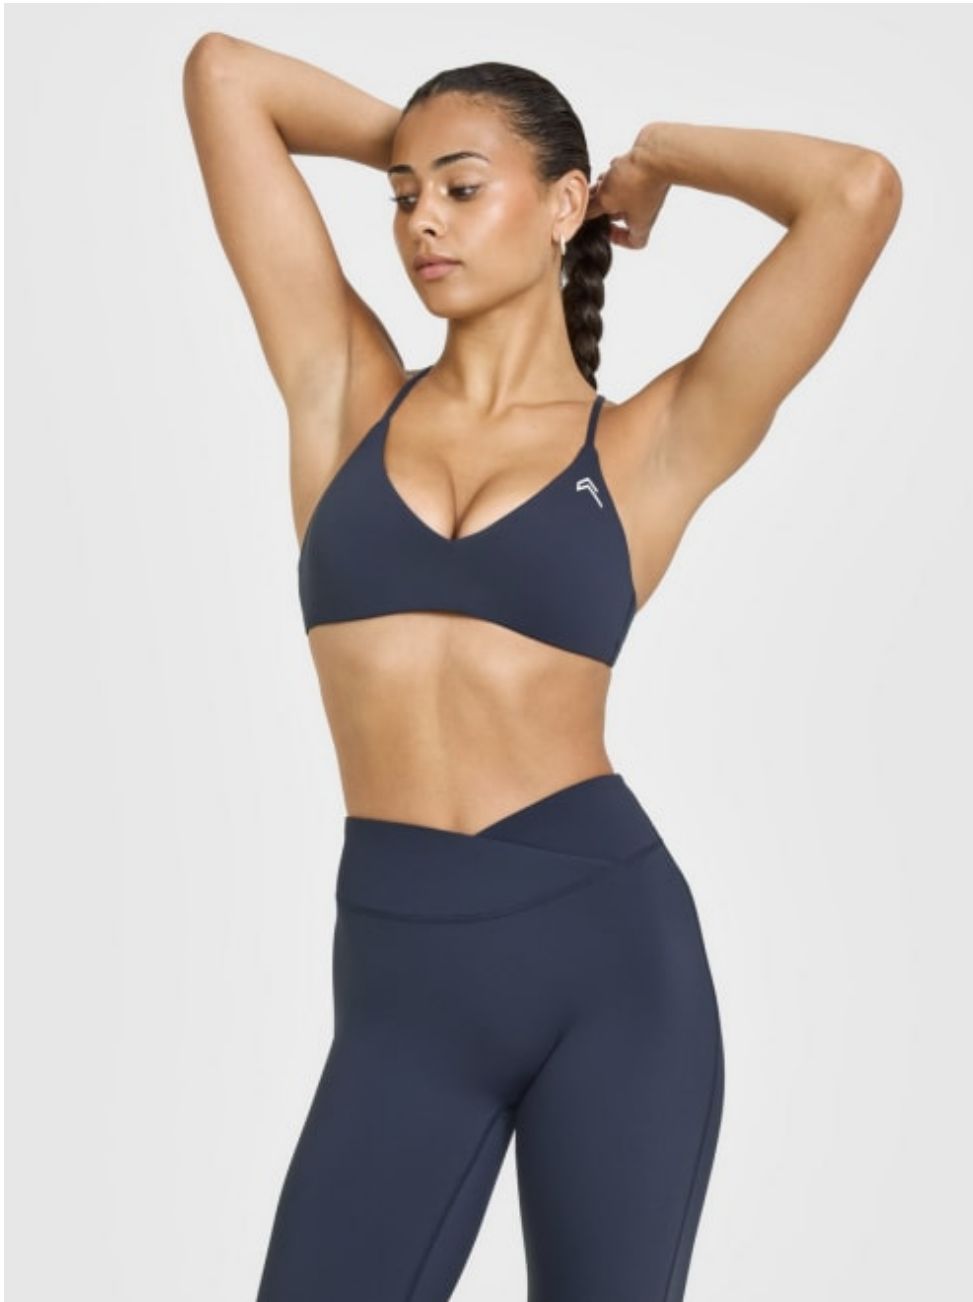

Kenny Leung

Hair & Makeup | Makeup | Mens Grooming
Campaign

**CAROLHAYES
MANAGEMENT**
CREATIVE ARTIST & STYLE MANAGEMENT

020 7482 1555

www.carolhayesmanagement.co.uk