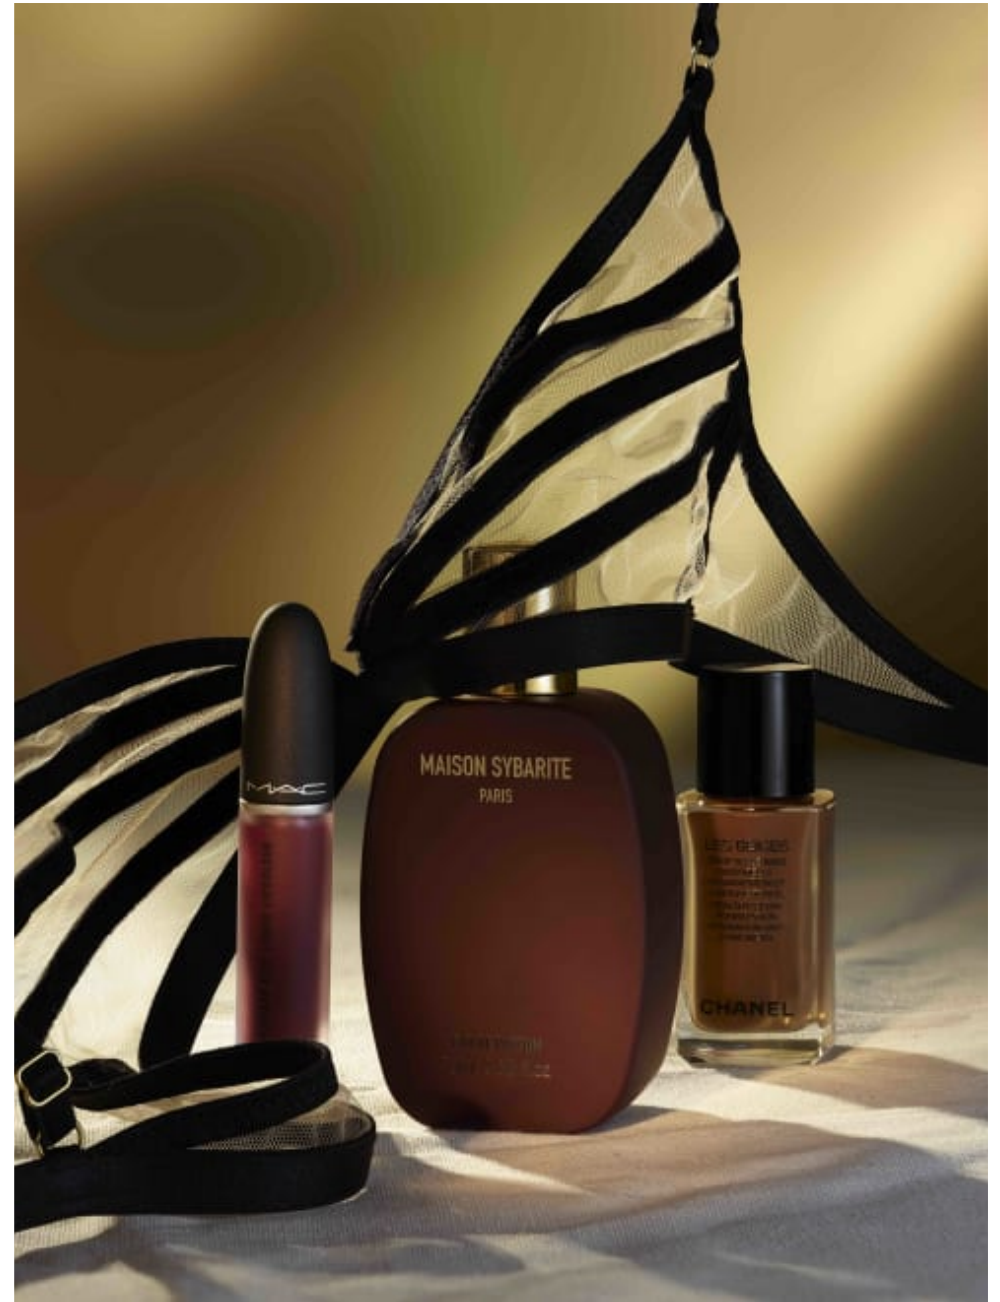

CAROLHAYES
MANAGEMENT
CREATIVE ARTIST & STYLE MANAGEMENT

020 7482 1555
www.carolhayesmanagement.co.uk