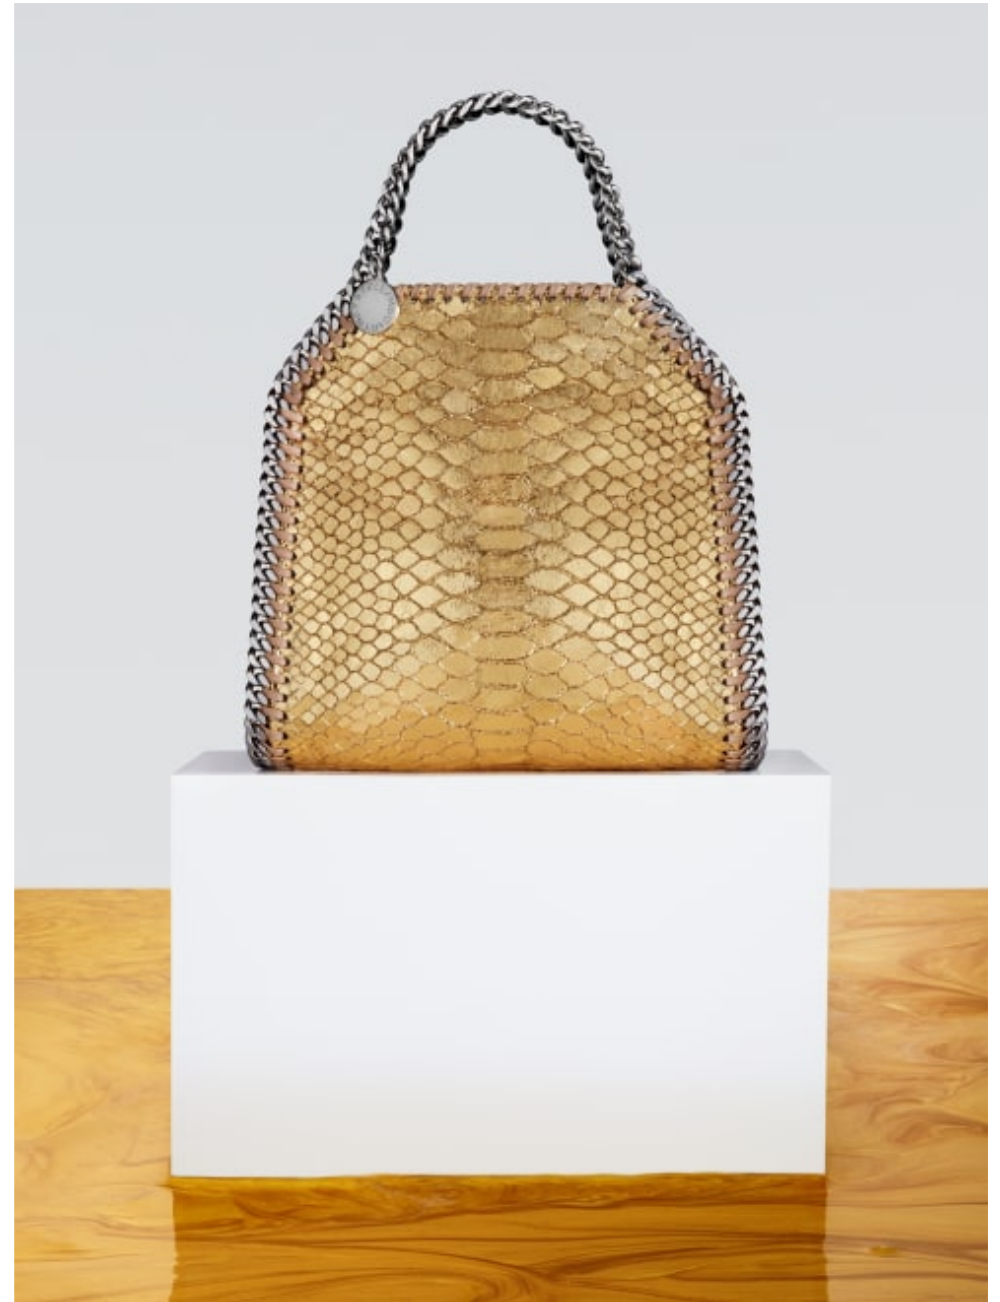

Maya Linhares-Marx
Still Life
Fashion/Product Still Life

**CAROLHAYES
MANAGEMENT**
CREATIVE ARTIST & STYLE MANAGEMENT

020 7482 1555
www.carolhayesmanagement.co.uk

Maya Linhares-Marx
Still Life
Fashion/Product Still Life