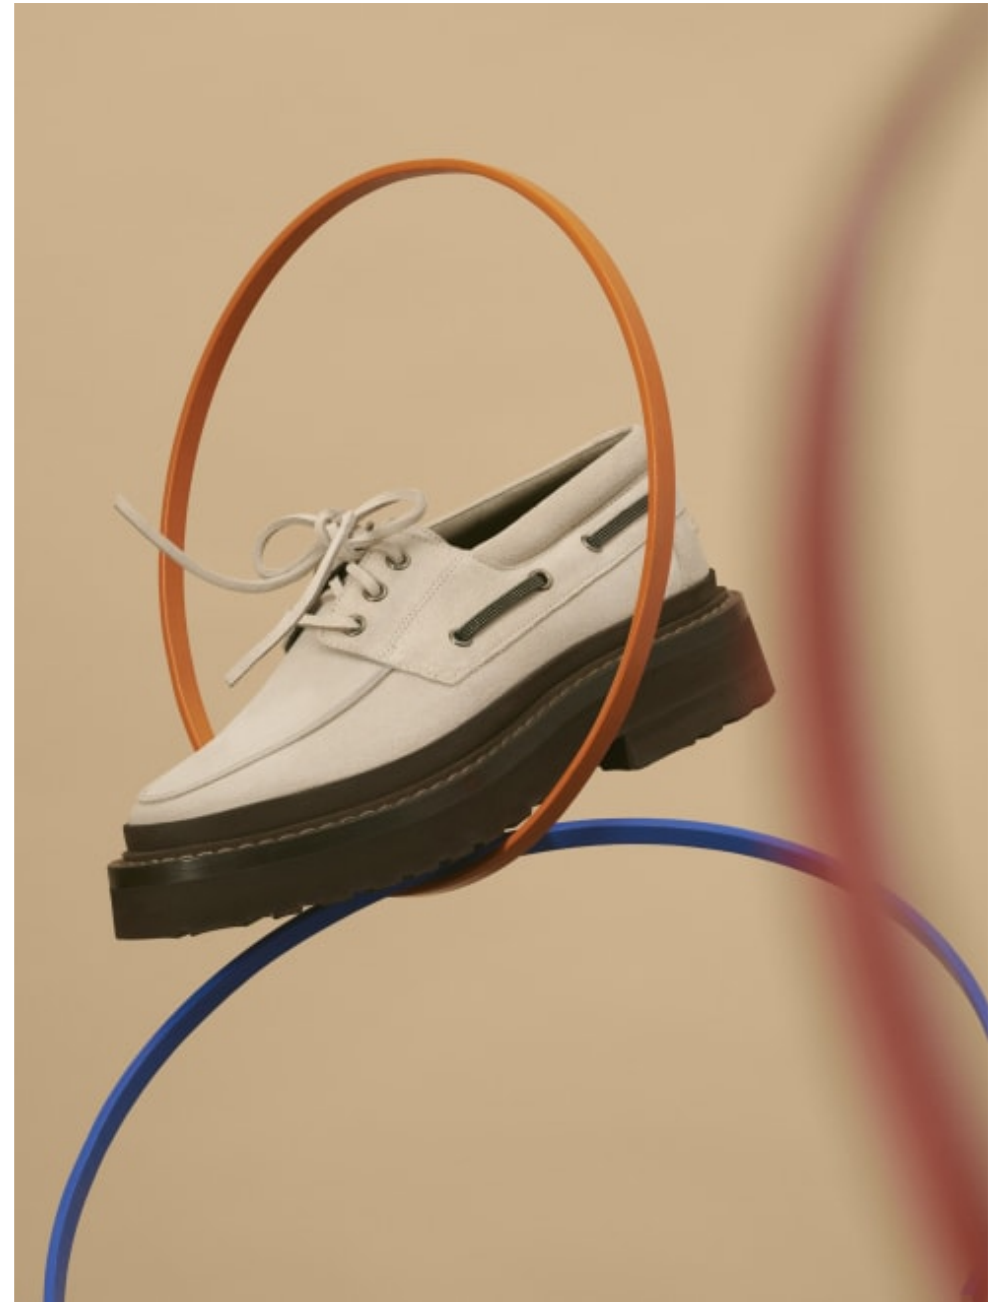

CAROLHAYES
MANAGEMENT
CREATIVE ARTIST & STYLE MANAGEMENT

020 7482 1555
www.carolhayesmanagement.co.uk