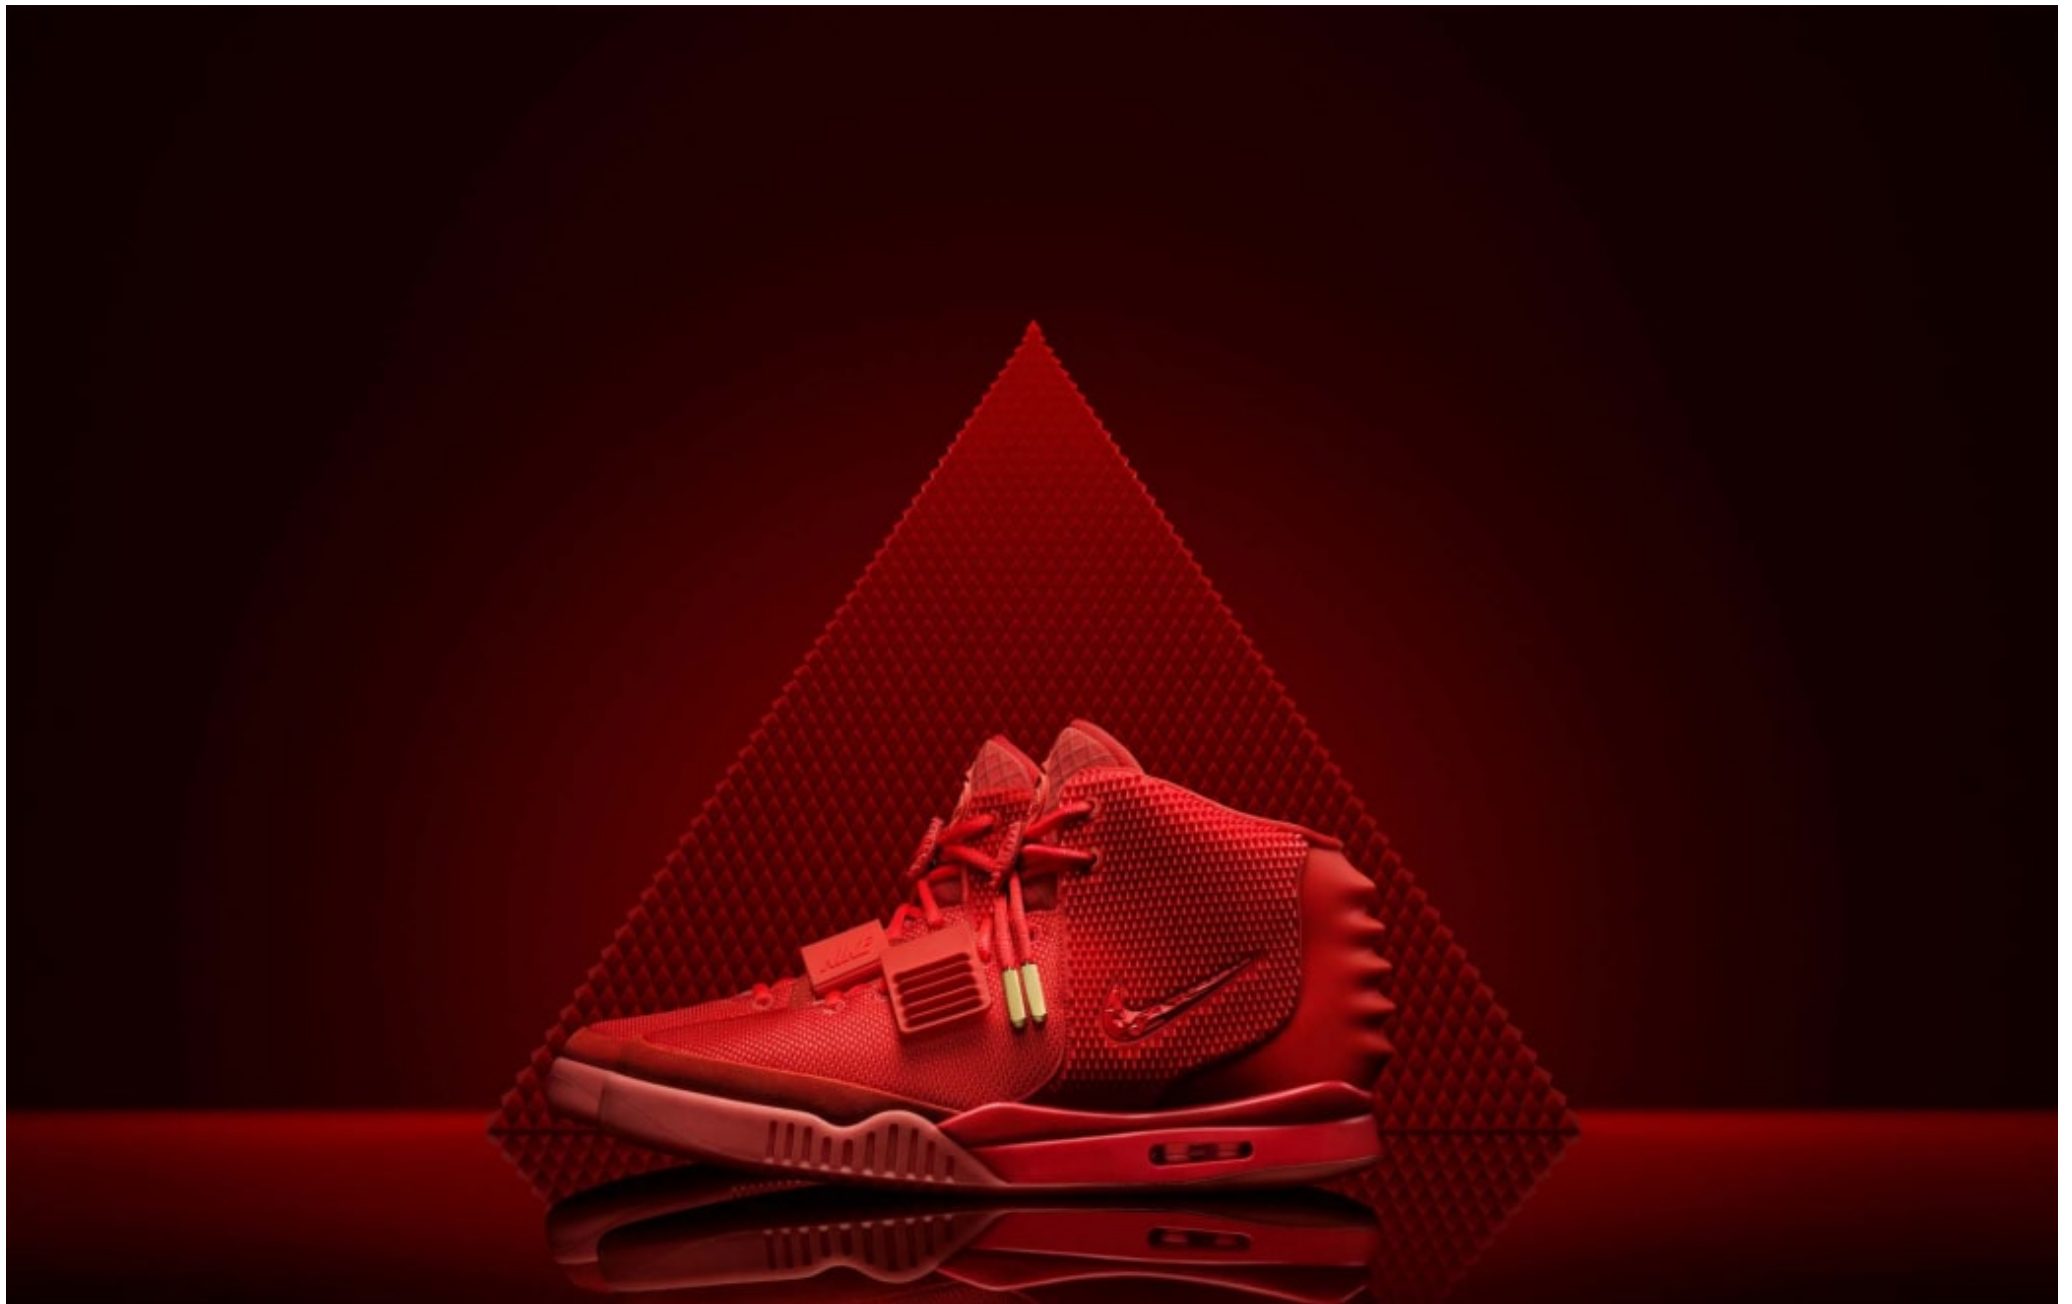

Maya Linhares-Marx
Still Life
Fashion/Product Still Life

**CAROLHAYES
MANAGEMENT**
CREATIVE ARTIST & STYLE MANAGEMENT

020 7482 1555
www.carolhayesmanagement.co.uk