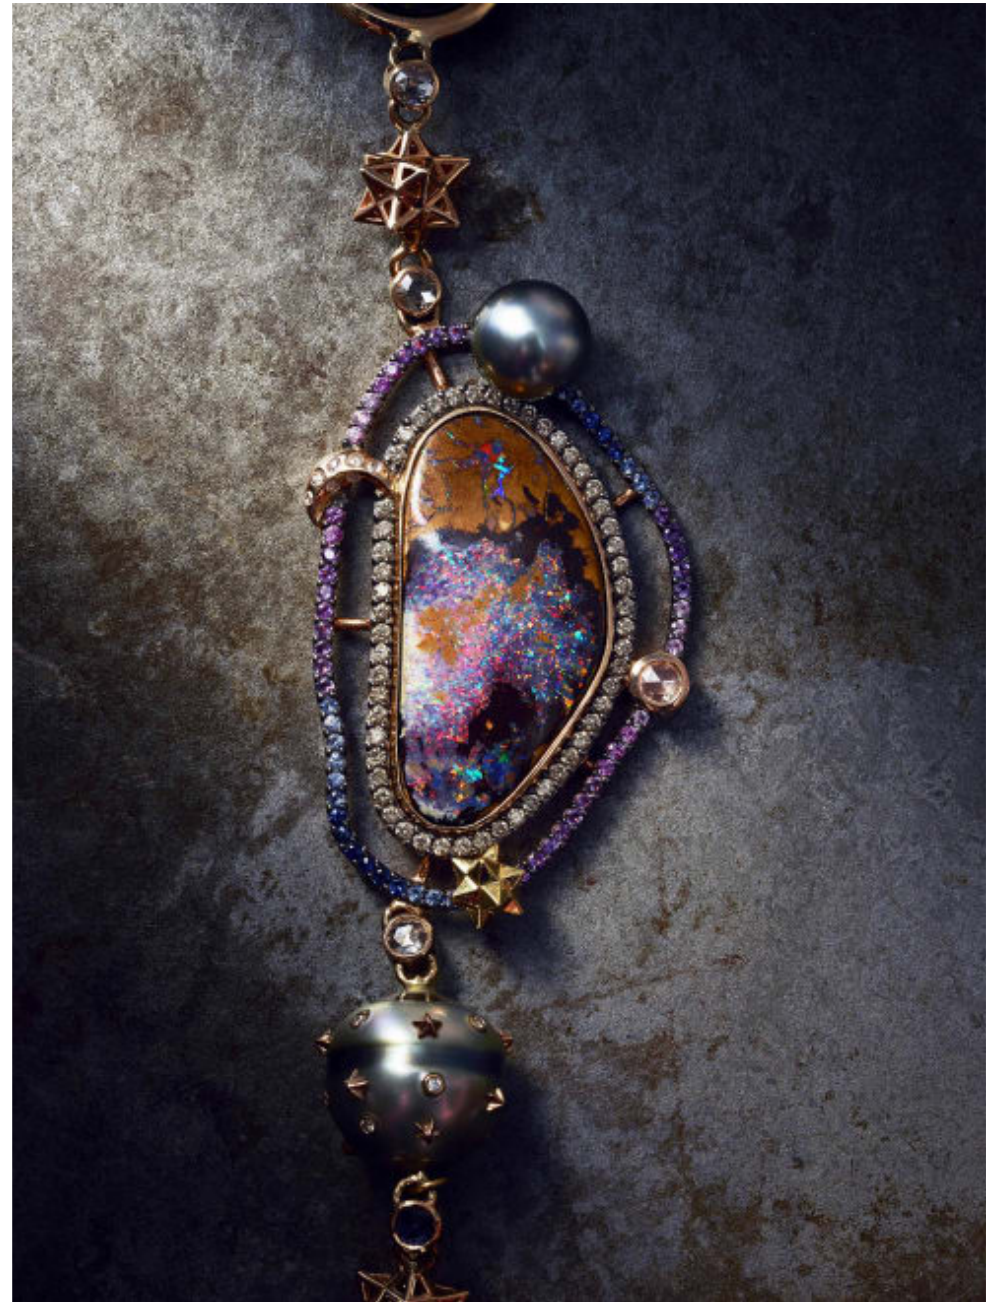

**CAROLHAYES
MANAGEMENT**
CREATIVE ARTIST & STYLE MANAGEMENT

020 7482 1555
www.carolhayesmanagement.co.uk