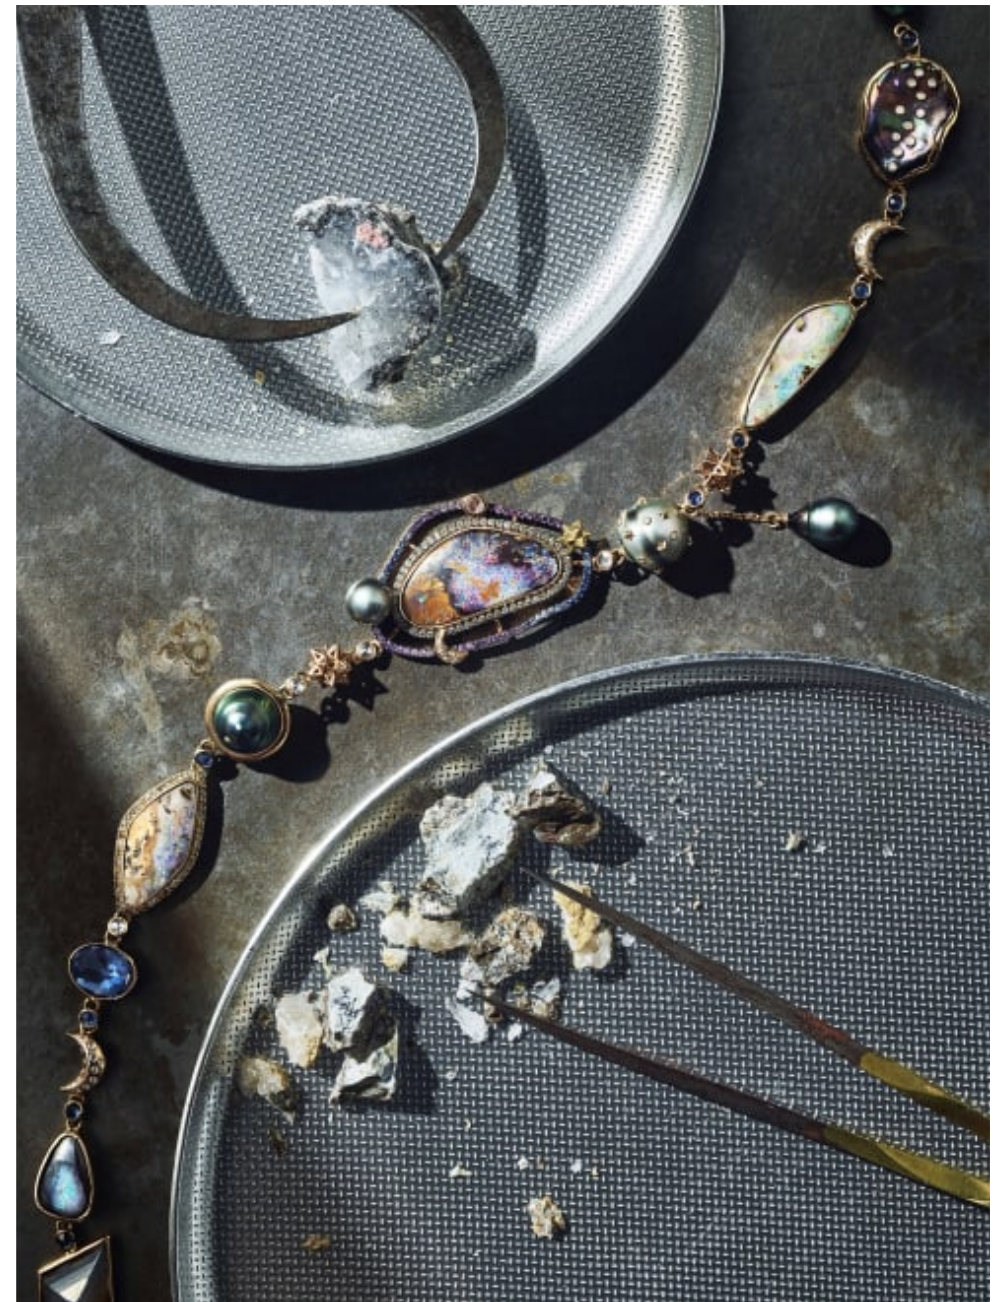

Maya Linhares-Marx
Still Life
Jewellery/watches

**CAROLHAYES
MANAGEMENT**
CREATIVE ARTIST & STYLE MANAGEMENT

020 7482 1555
www.carolhayesmanagement.co.uk