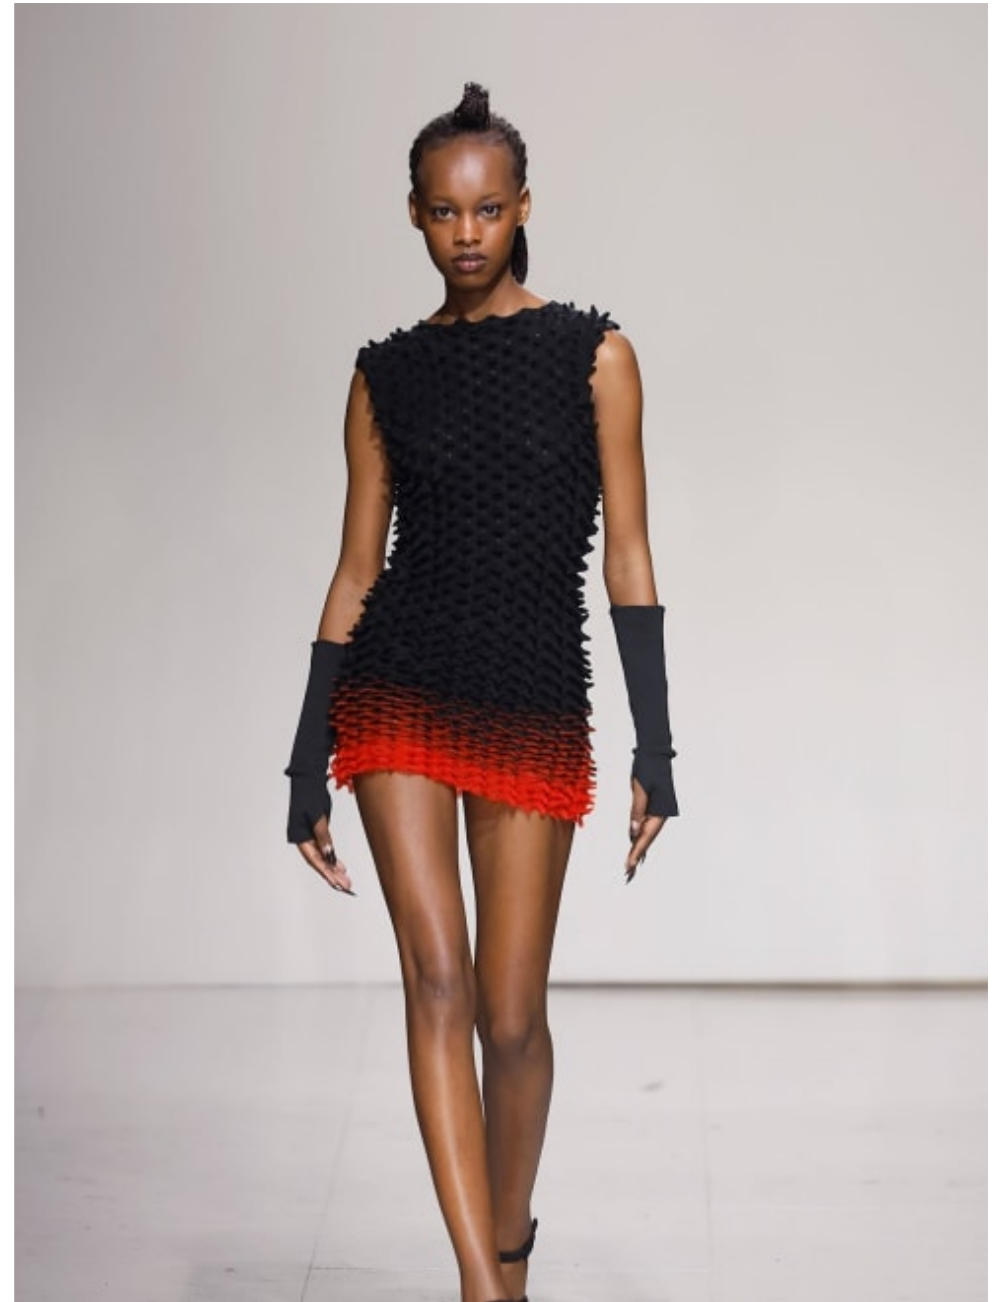

Monique Gold
Hair & Makeup | Makeup
Celebrity & Runway

**CAROLHAYES
MANAGEMENT**
CREATIVE ARTIST & STYLE MANAGEMENT

020 7482 1555
www.carolhayesmanagement.co.uk

Monique Gold

Hair & Makeup | Makeup
Celebrity & Runway