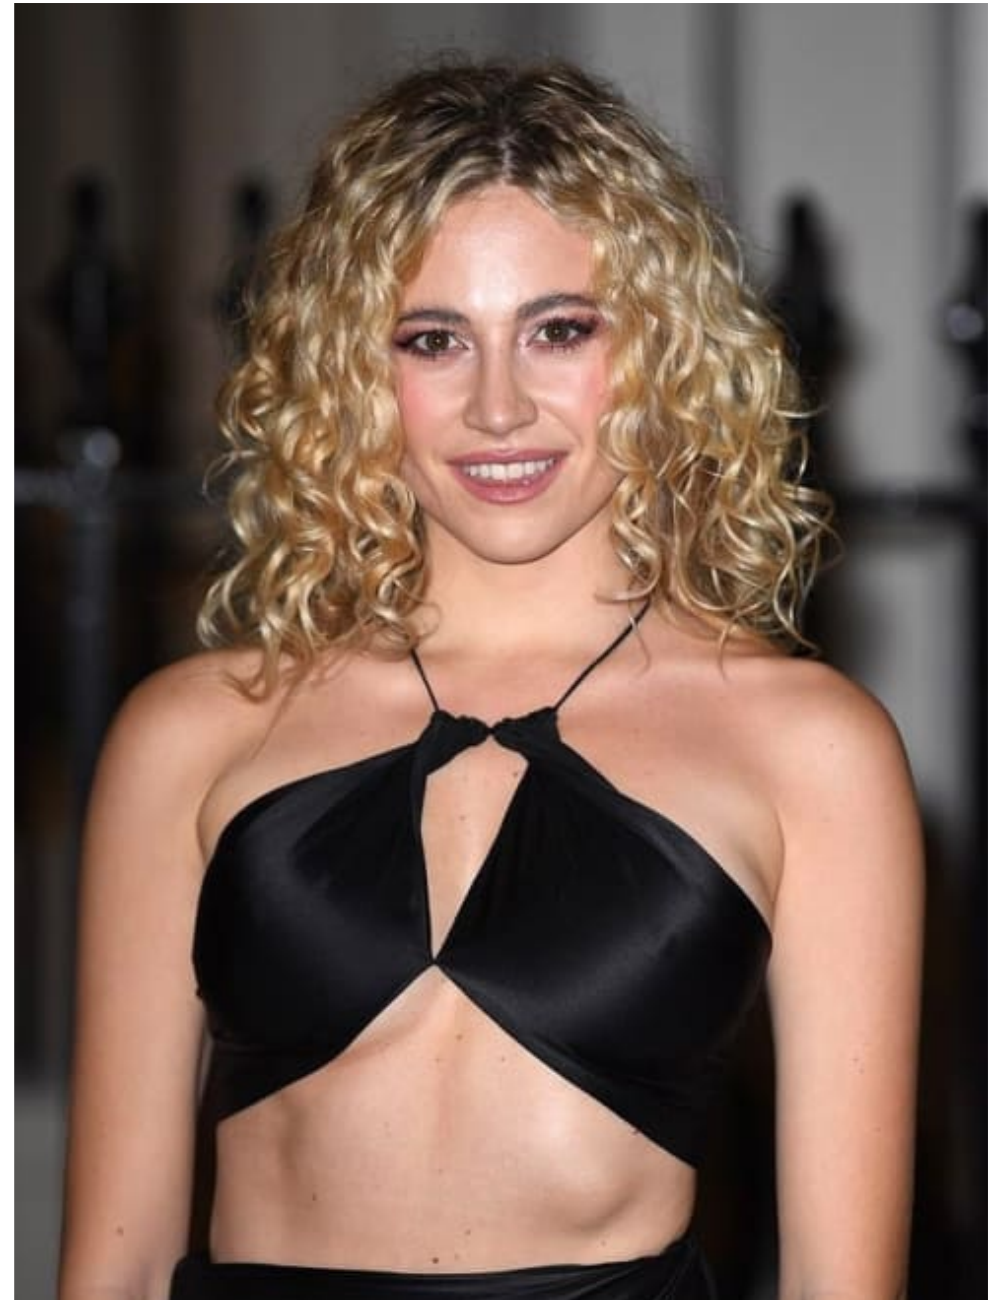

Monique Gold
Hair & Makeup | Makeup
Celebrity & Runway

CAROLHAYES
MANAGEMENT
CREATIVE ARTIST & STYLE MANAGEMENT

020 7482 1555
www.carolhayesmanagement.co.uk