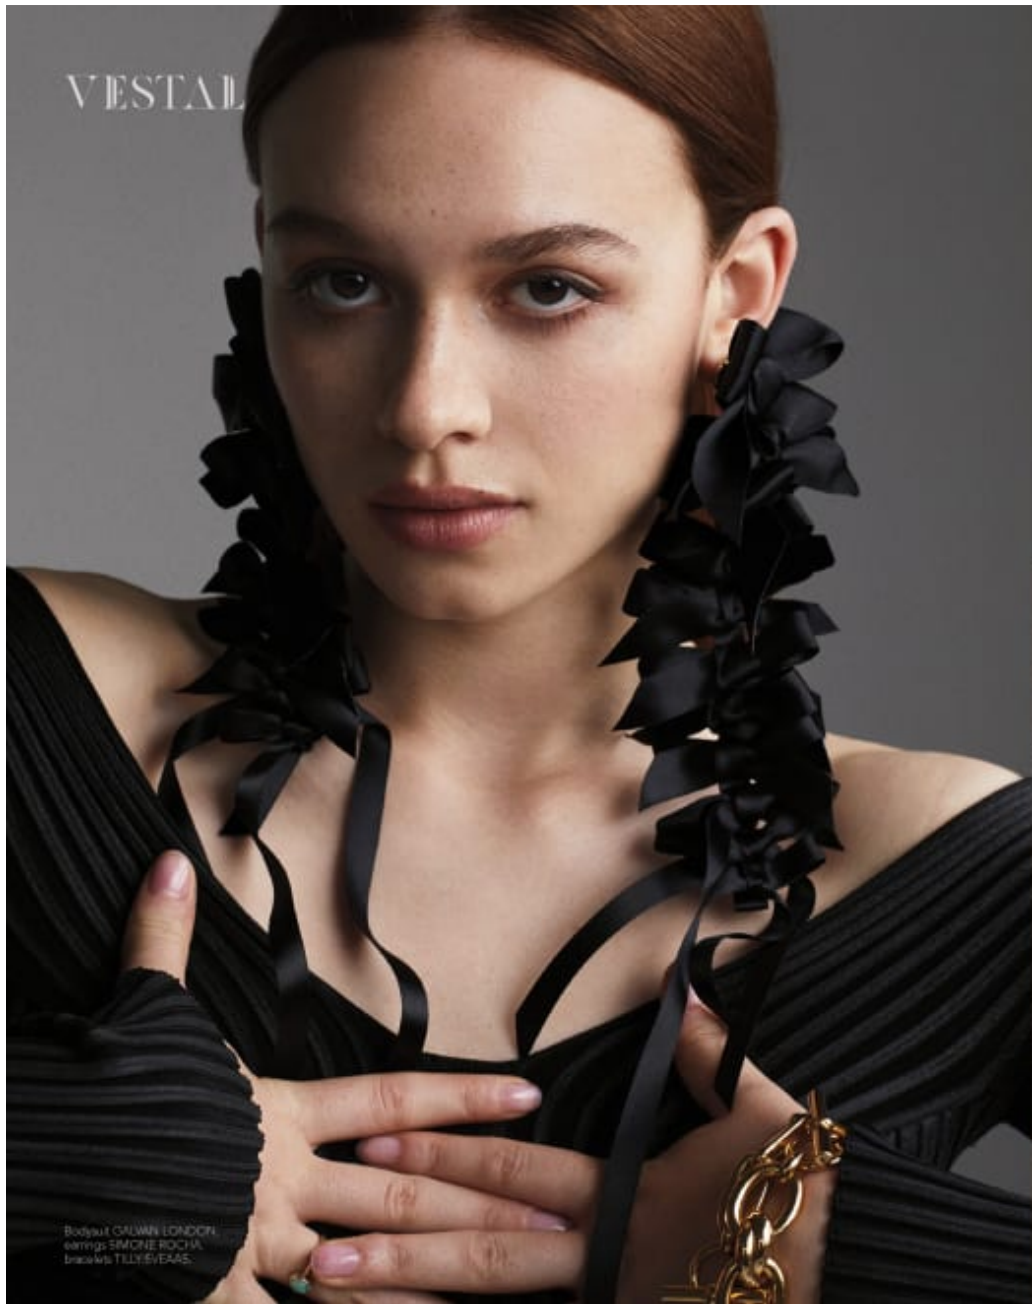

Narad Kutowaroo
Hair
Celebrity

CAROLHAYES
MANAGEMENT
CREATIVE ARTIST & STYLE MANAGEMENT

020 7482 1555
www.carolhayesmanagement.co.uk