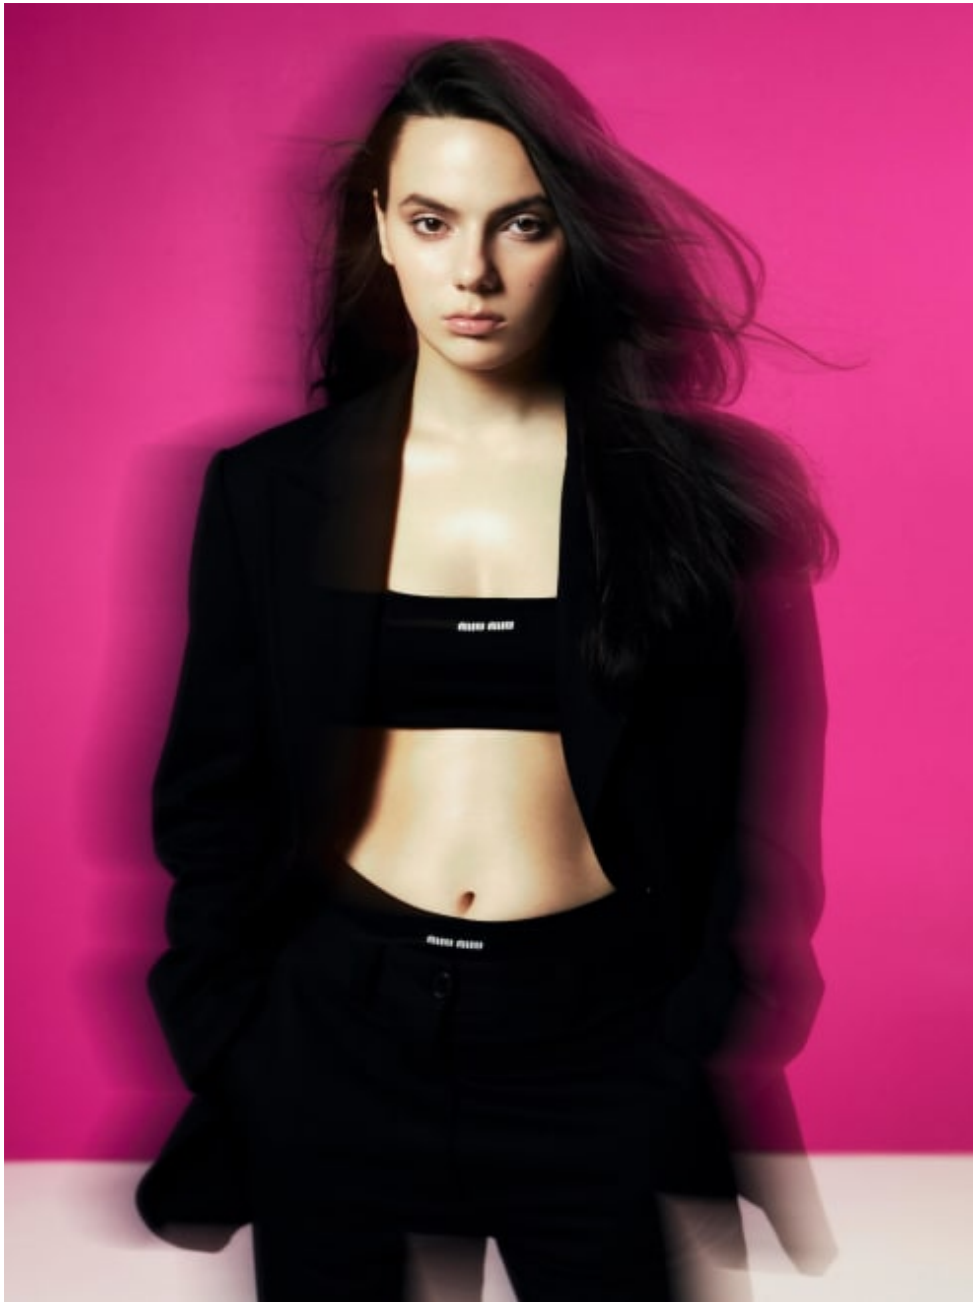

Narad Kutowaroo

Hair
Celebrity

**CAROLHAYES
MANAGEMENT**
CREATIVE ARTIST & STYLE MANAGEMENT

020 7482 1555

www.carolhayesmanagement.co.uk