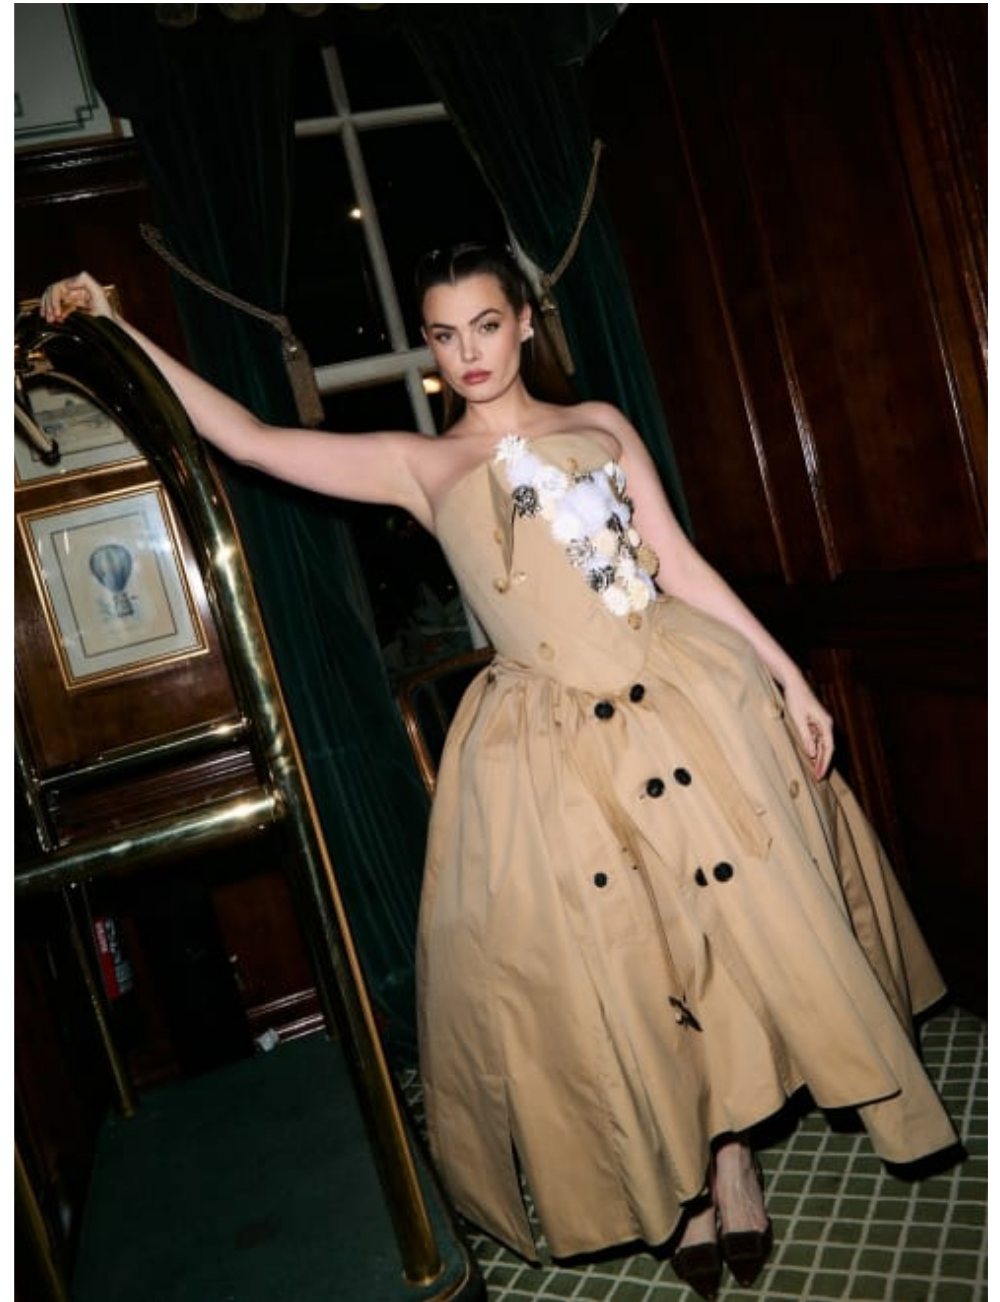

Narad Kutowaroo
Hair
Celebrity

CAROLHAYES
MANAGEMENT
CREATIVE ARTIST & STYLE MANAGEMENT

020 7482 1555
www.carolhayesmanagement.co.uk