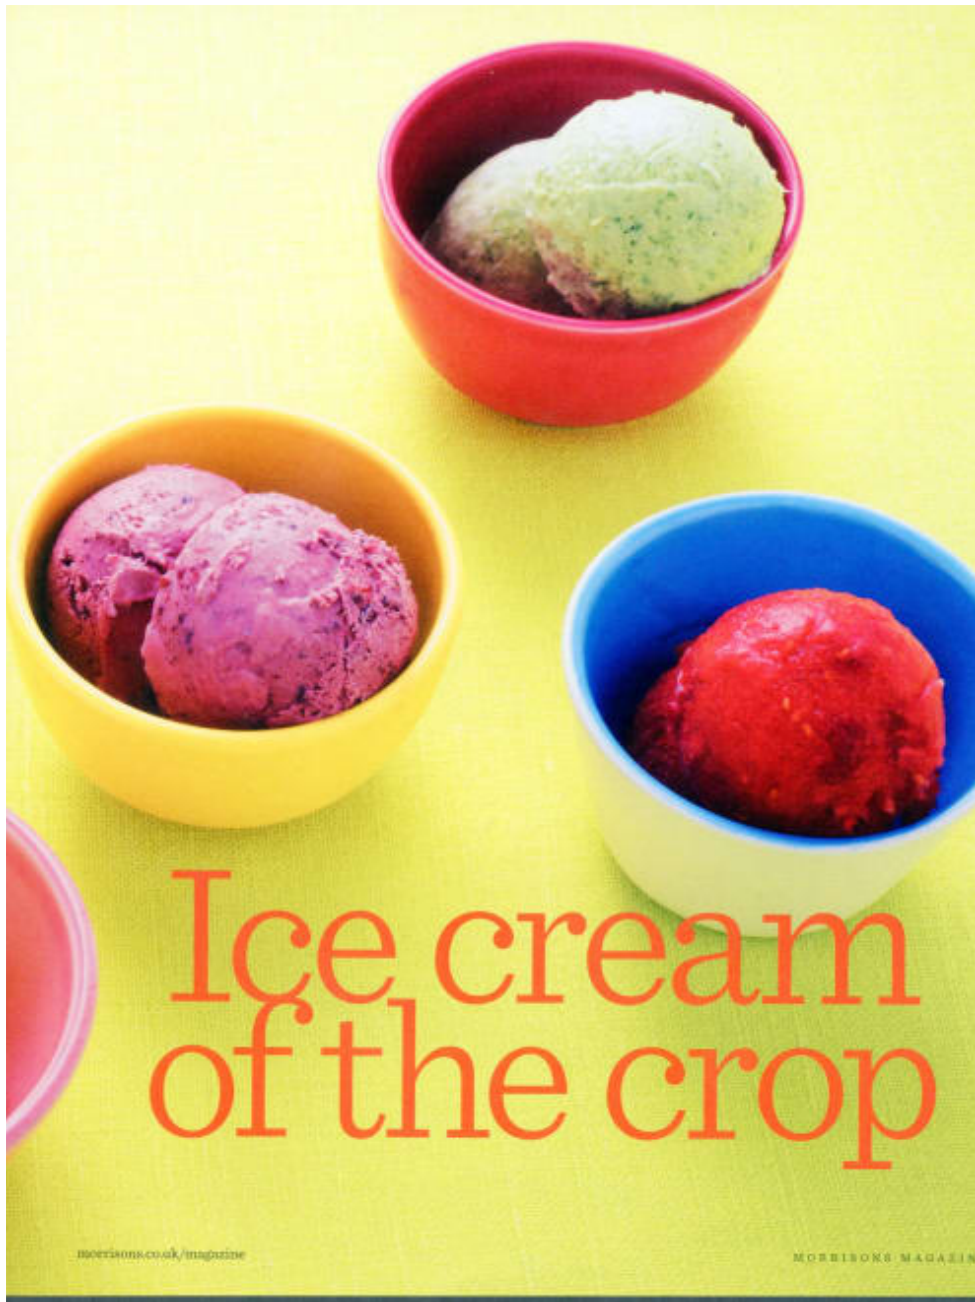

CAROLHAYES
MANAGEMENT
CREATIVE ARTIST & STYLE MANAGEMENT

Sam Duffy
Still Life
Still Life & Prop styling