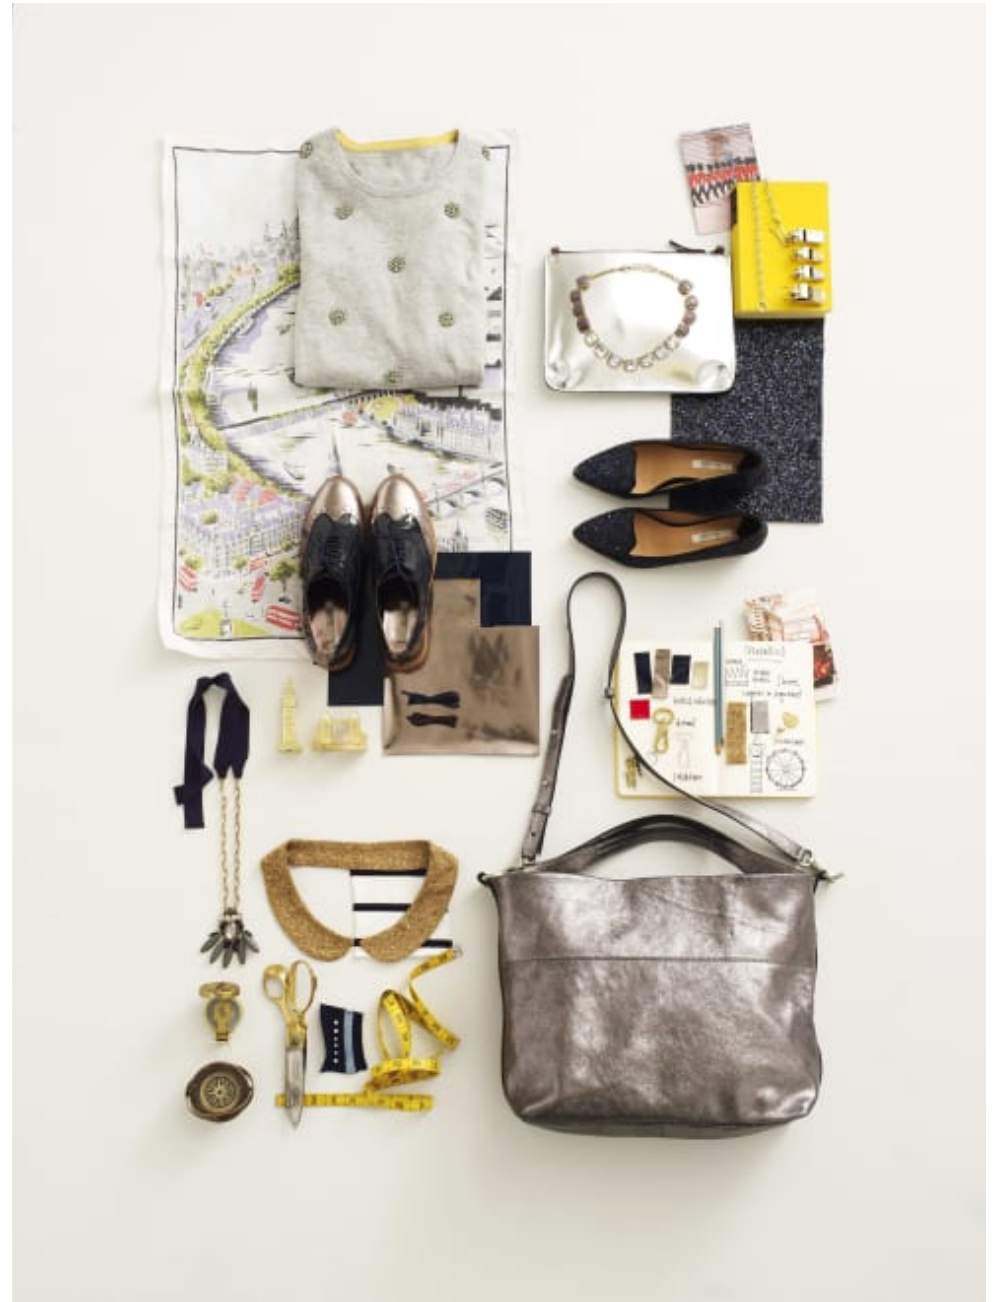

CAROLHAYES
MANAGEMENT
CREATIVE ARTIST & STYLE MANAGEMENT

020 7482 1555
www.carolhayesmanagement.co.uk