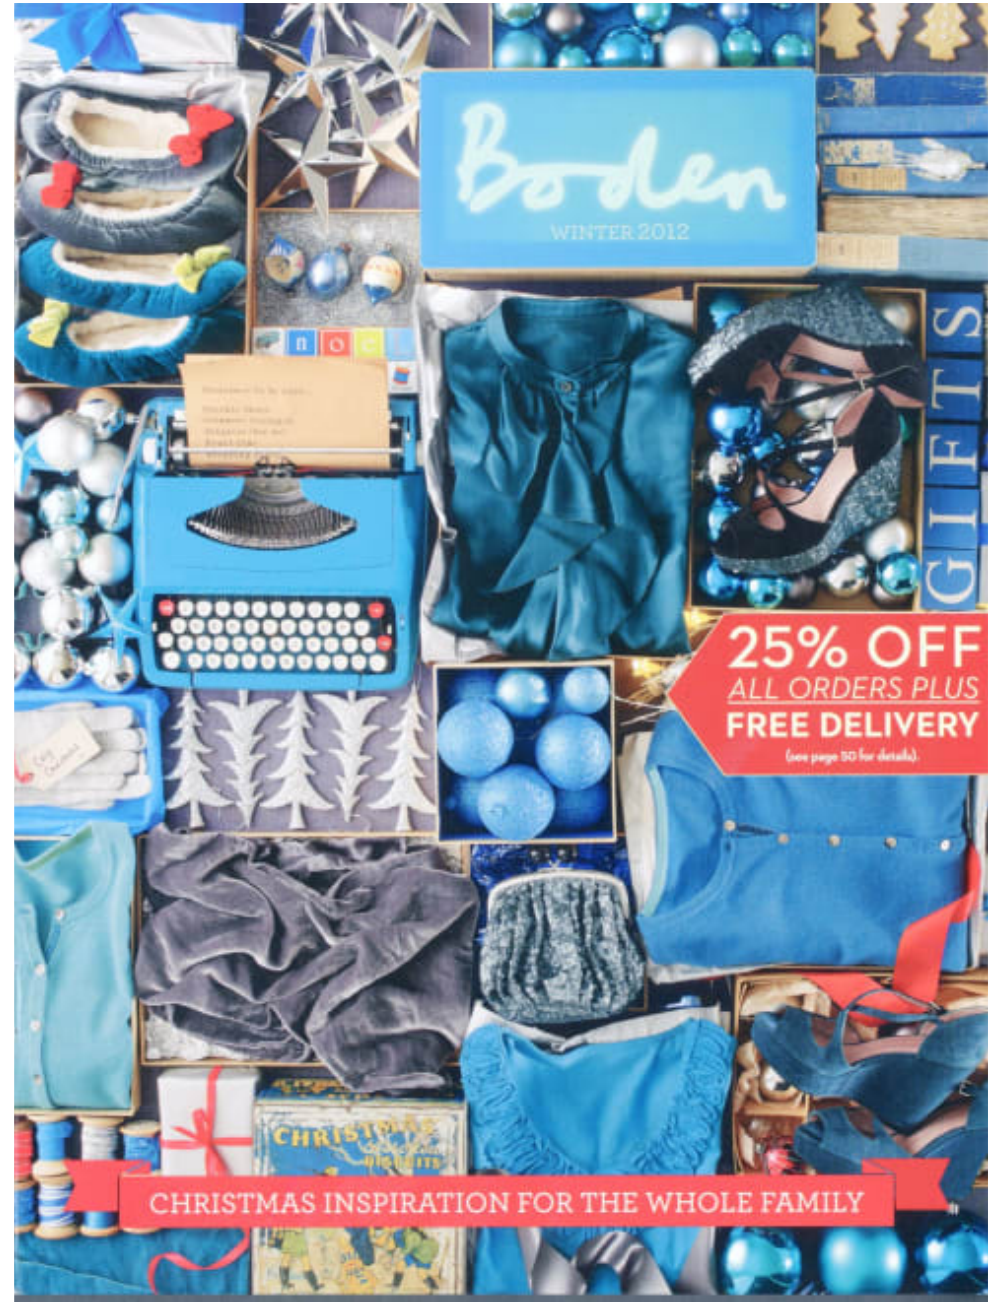

020 7482 1555
www.carolhayesmanagement.co.uk

Sam Duffy
Still Life
Still Life & Prop styling

CAROLHAYES
MANAGEMENT
CREATIVE ARTIST & STYLE MANAGEMENT

020 7482 1555
www.carolhayesmanagement.co.uk

Sam Duffy
 Still Life
 Still Life & Prop styling