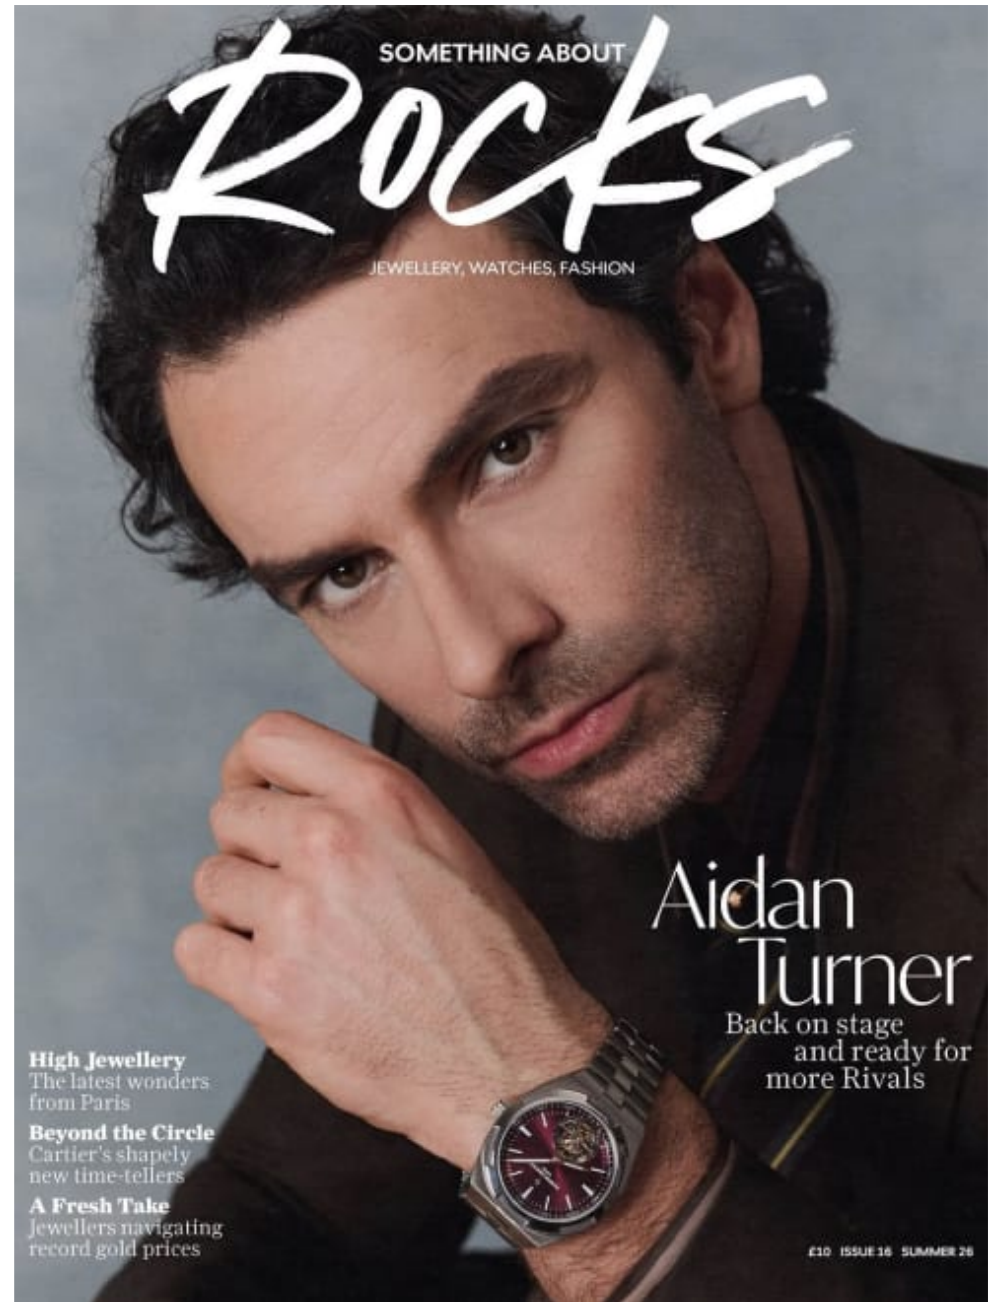

SOMETHING ABOUT
Rocks
JEWELLERY, WATCHES, FASHION

**Aidan
Turner**
Back on stage
and ready for
more Rivals

High Jewellery
The latest wonders
from Paris
Beyond the Circle
Cartier's shapely
new time-tellers
A Fresh Take
Jewellers navigating
record gold prices

£10 ISSUE 16 SUMMER 26

020 7482 1555
www.carolhayesmanagement.co.uk