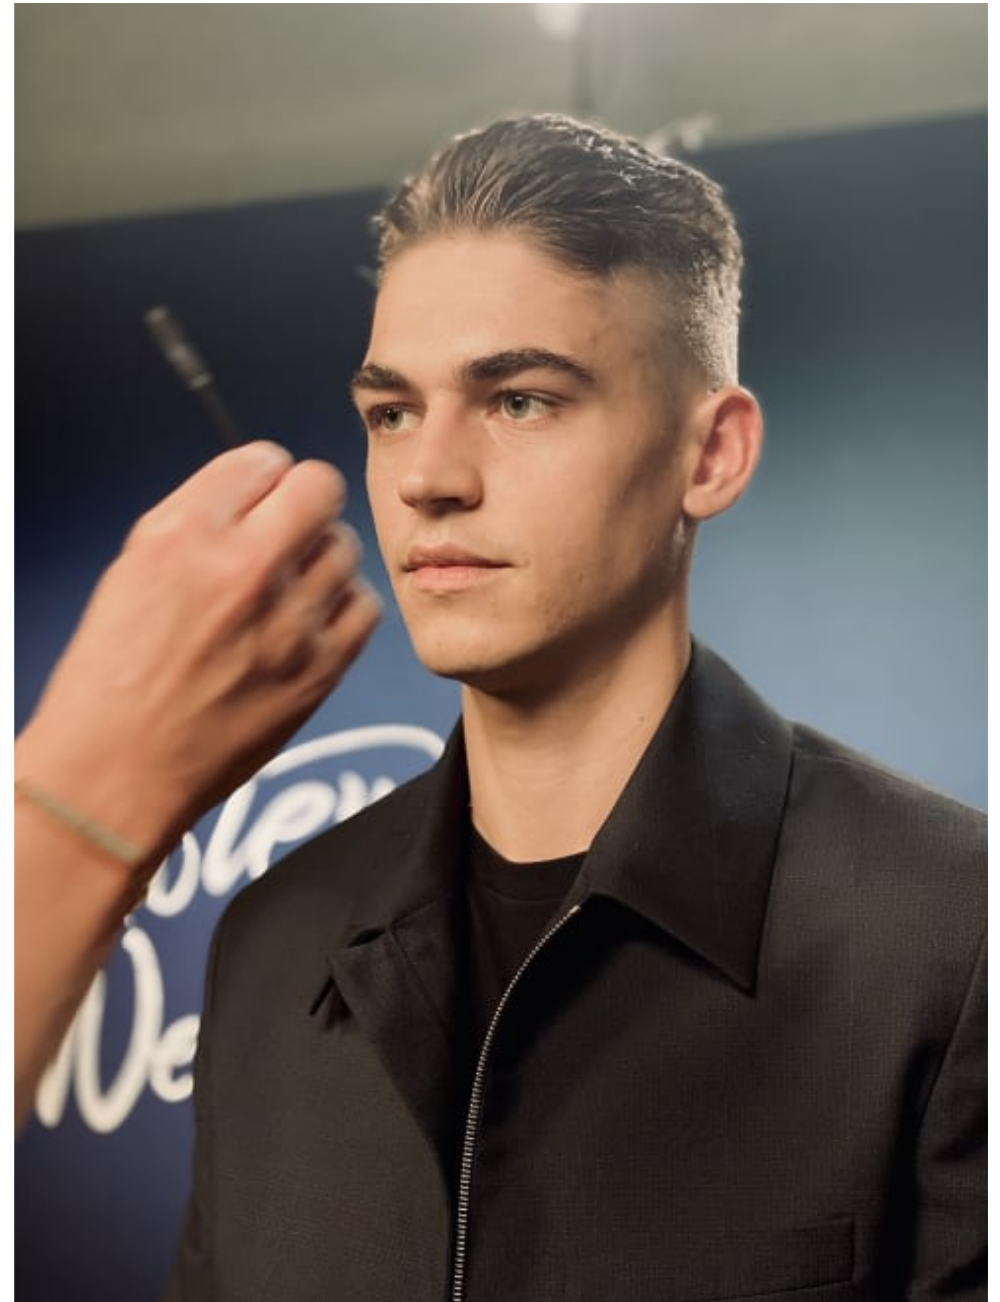

Samantha Cooper

Hair & Makeup | Makeup | Mens Grooming
Men's Celebrity

**CAROLHAYES
MANAGEMENT**
CREATIVE ARTIST & STYLE MANAGEMENT

020 7482 1555
www.carolhayesmanagement.co.uk