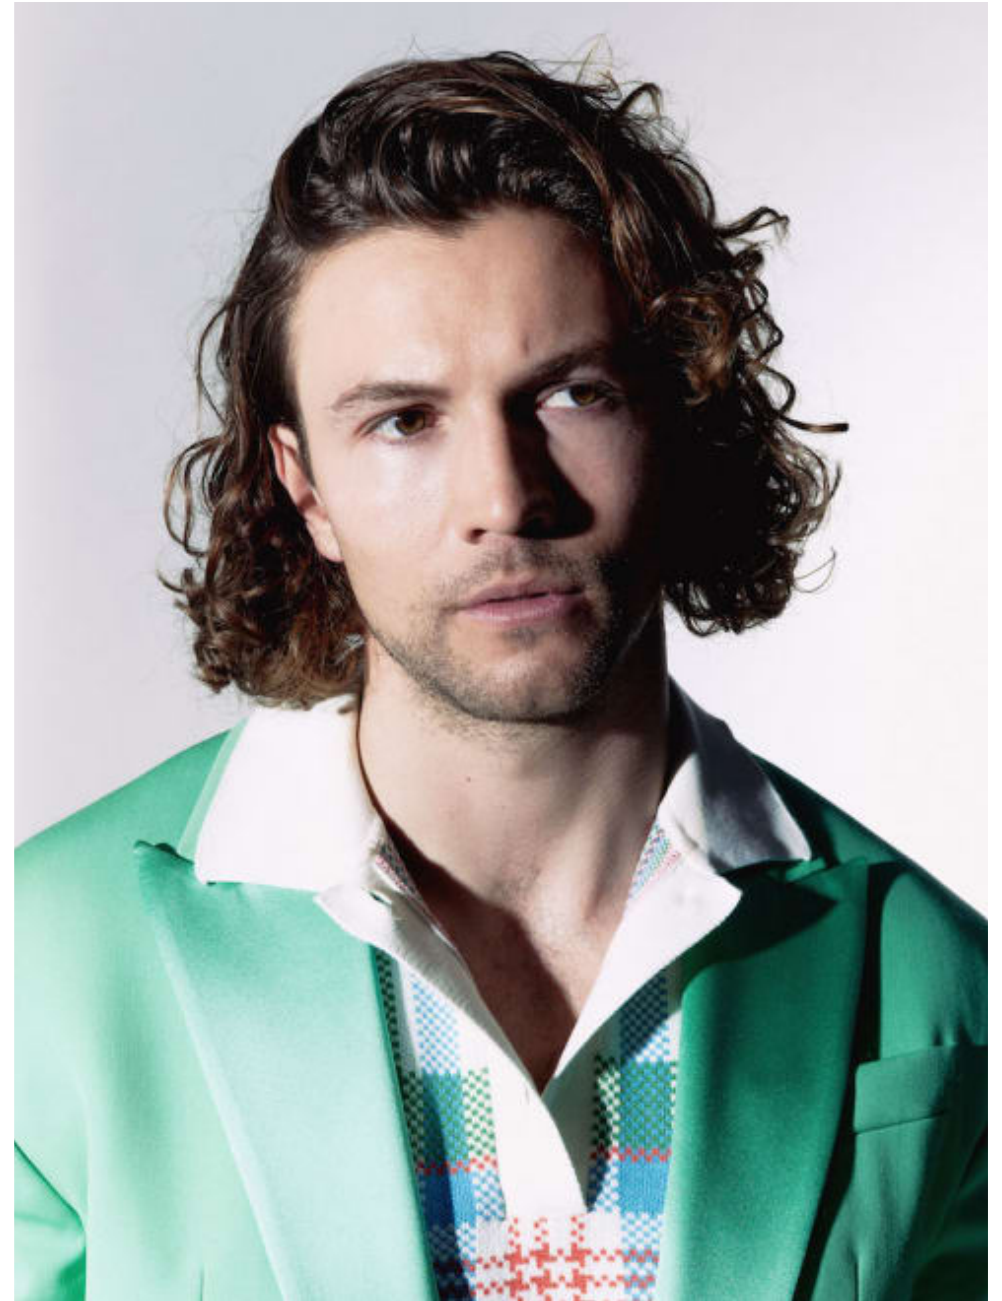

Samantha Cooper

Hair & Makeup | Makeup | Mens Grooming
Men's Celebrity

**CAROLHAYES
MANAGEMENT**
CREATIVE ARTIST & STYLE MANAGEMENT

020 7482 1555
www.carolhayesmanagement.co.uk