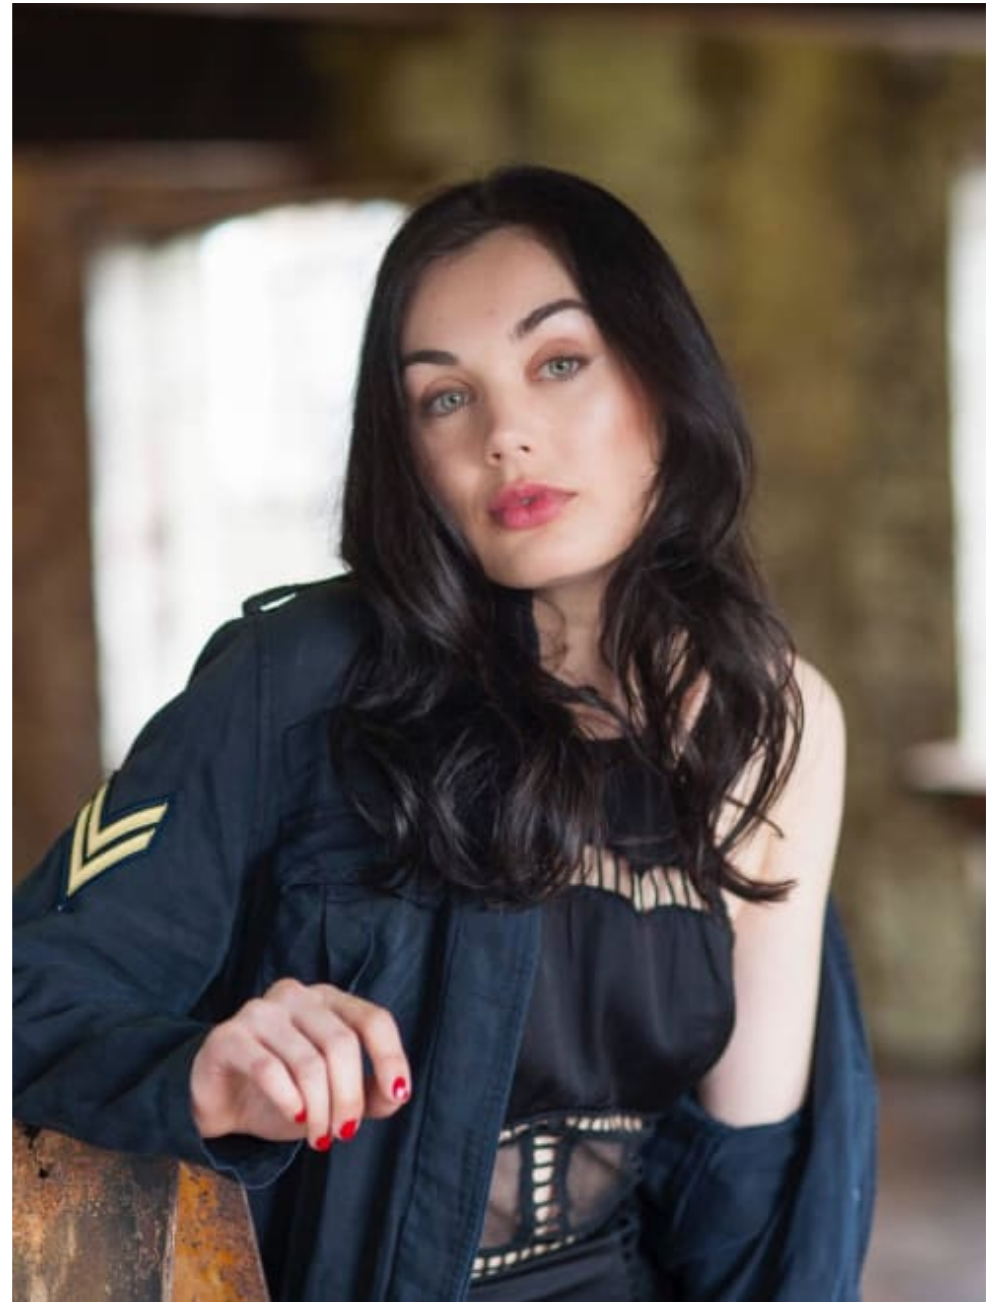

**CAROLHAYES
MANAGEMENT**
CREATIVE ARTIST & STYLE MANAGEMENT

020 7482 1555
www.carolhayesmanagement.co.uk