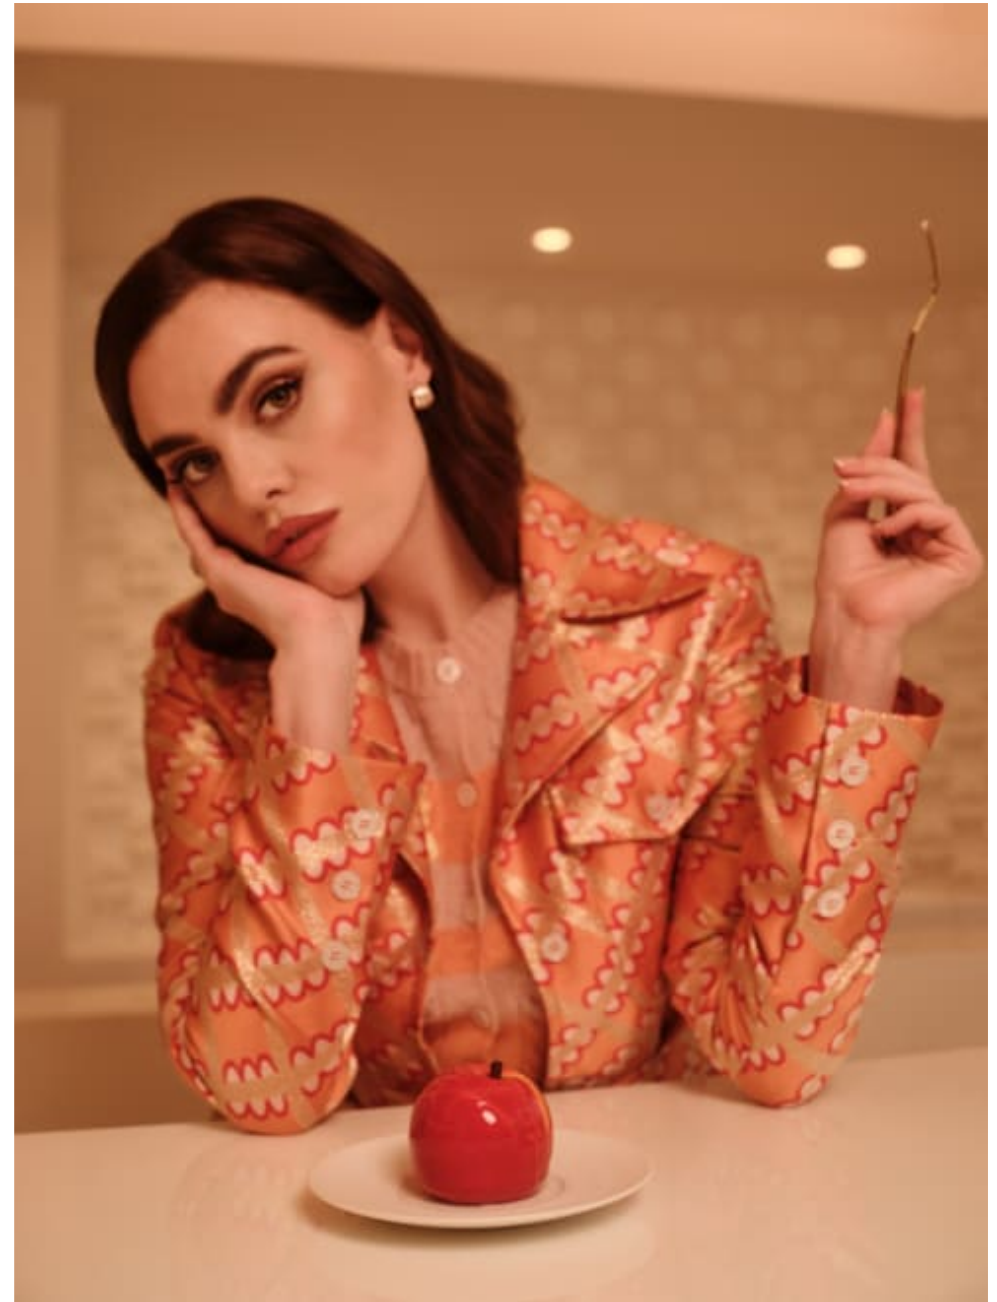

**CAROLHAYES
MANAGEMENT**
CREATIVE ARTIST & STYLE MANAGEMENT

020 7482 1555
www.carolhayesmanagement.co.uk