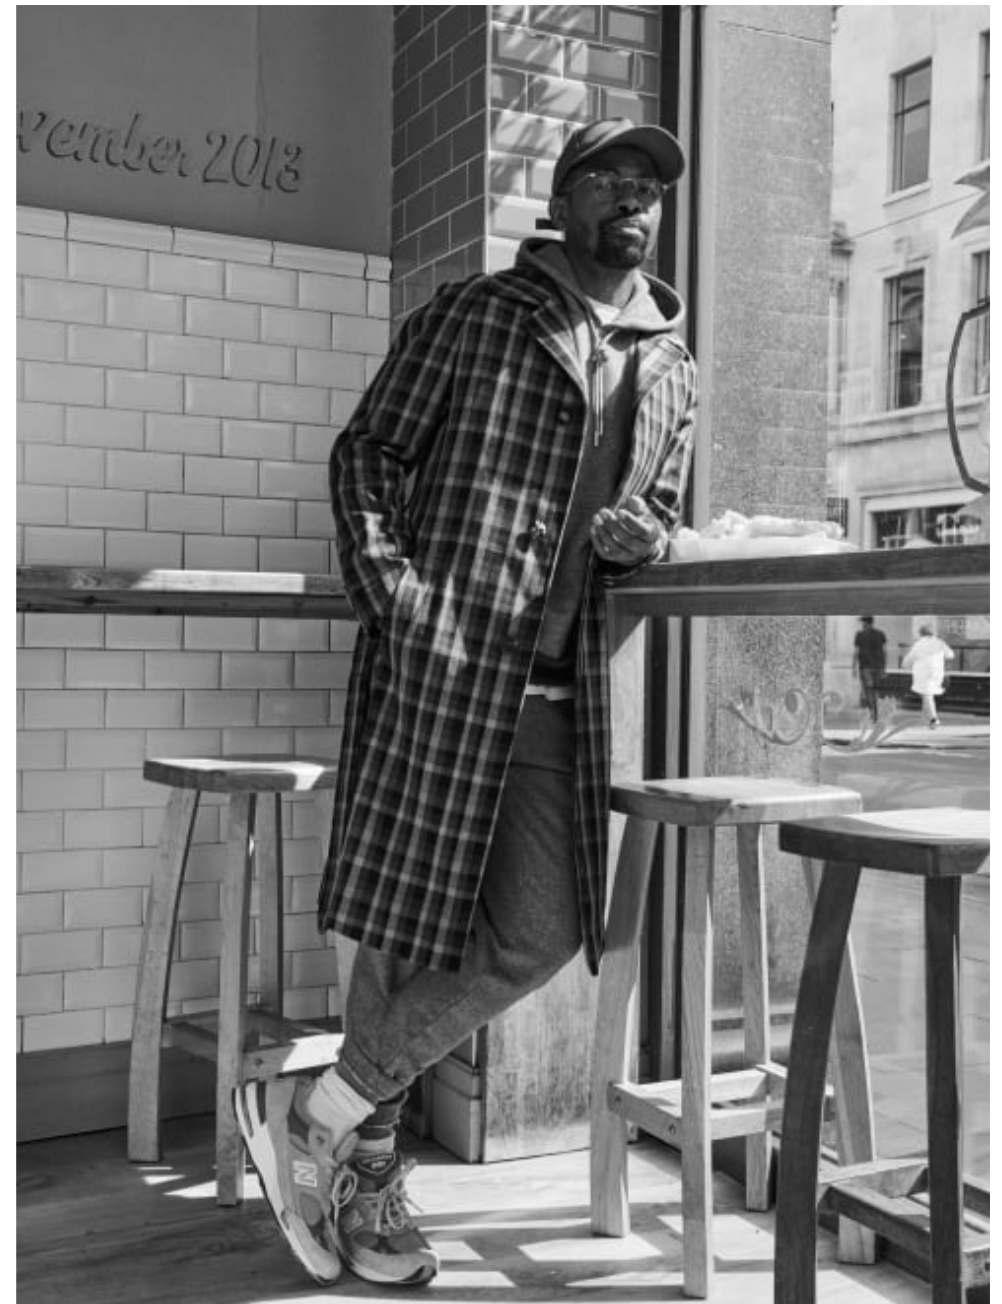

Sarah Ann Murray
Stylists | Stylists - Mens
Commercial

**CAROLHAYES
MANAGEMENT**
CREATIVE ARTIST & STYLE MANAGEMENT

020 7482 1555
www.carolhayesmanagement.co.uk