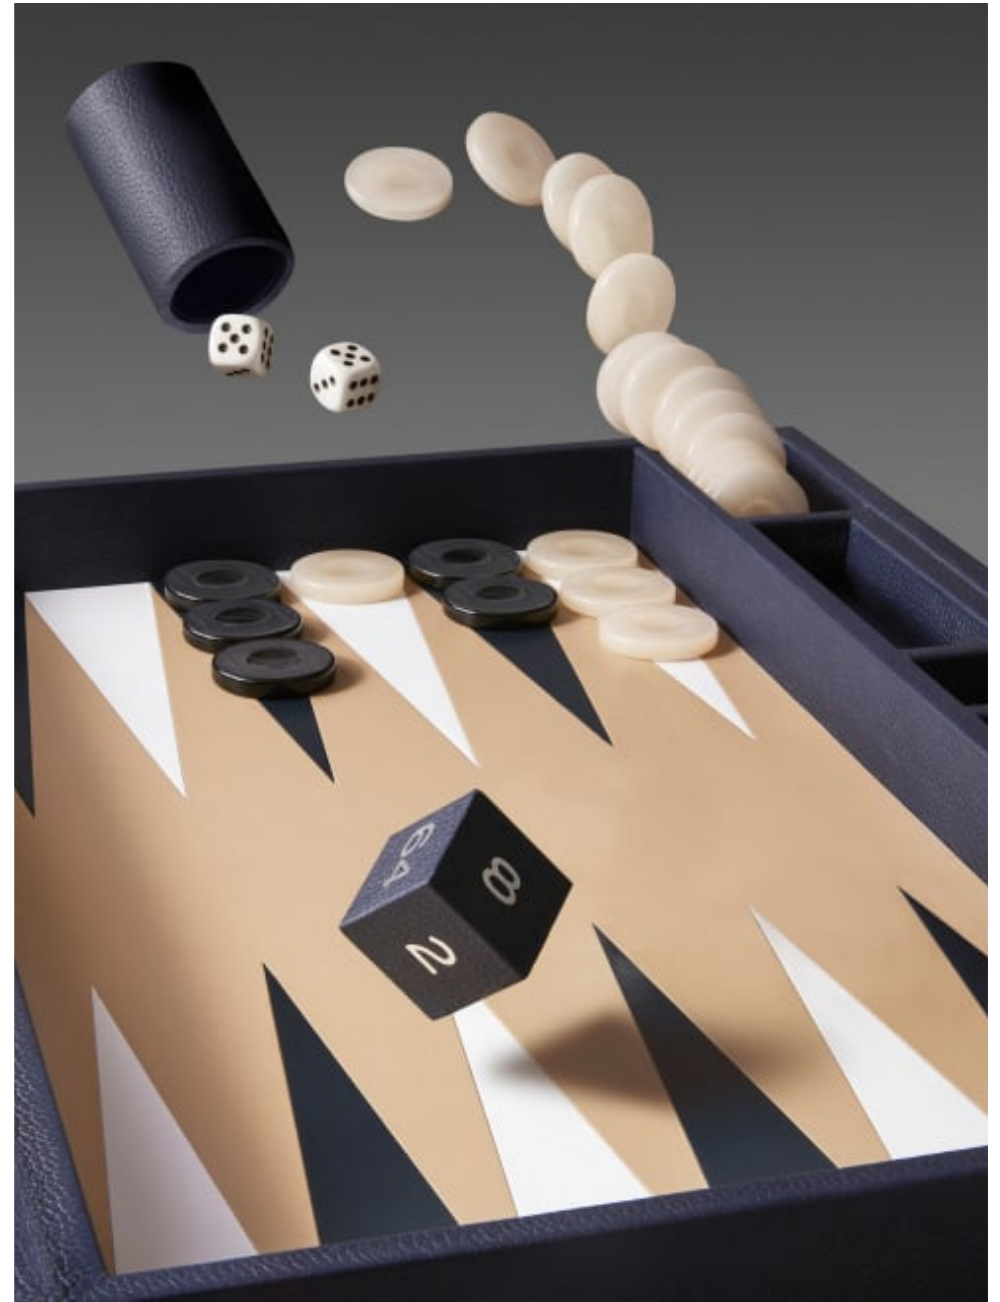

Sarah Ann Murray
Stylists | Stylists - Mens
Still Life

CAROLHAYES
MANAGEMENT
CREATIVE ARTIST & STYLE MANAGEMENT

020 7482 1555
www.carolhayesmanagement.co.uk