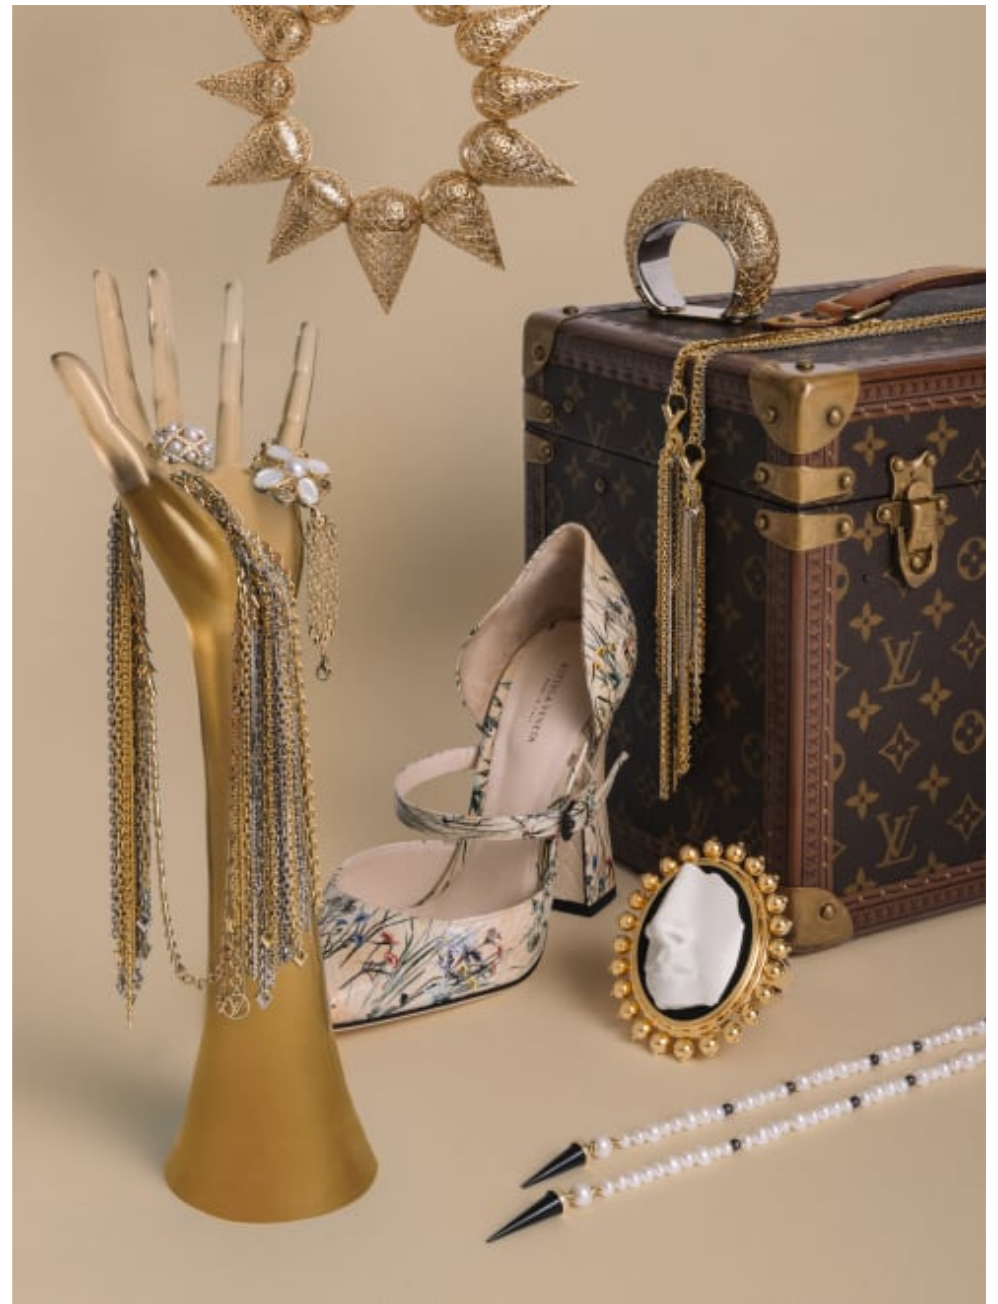

CAROLHAYES
MANAGEMENT
CREATIVE ARTIST & STYLE MANAGEMENT

020 7482 1555
www.carolhayesmanagement.co.uk