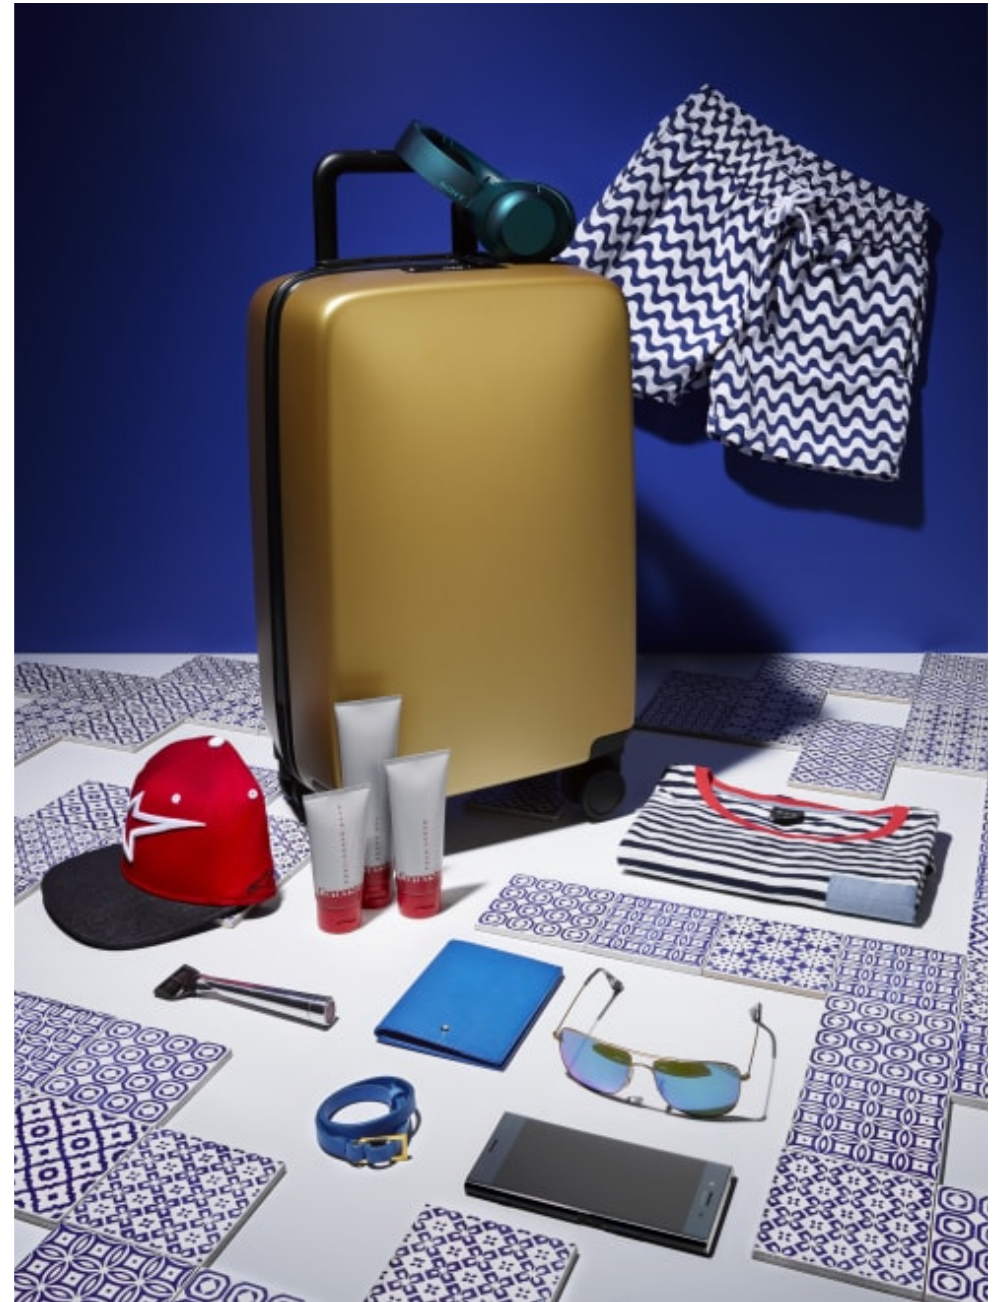

CAROLHAYES
MANAGEMENT
CREATIVE ARTIST & STYLE MANAGEMENT

020 7482 1555
www.carolhayesmanagement.co.uk