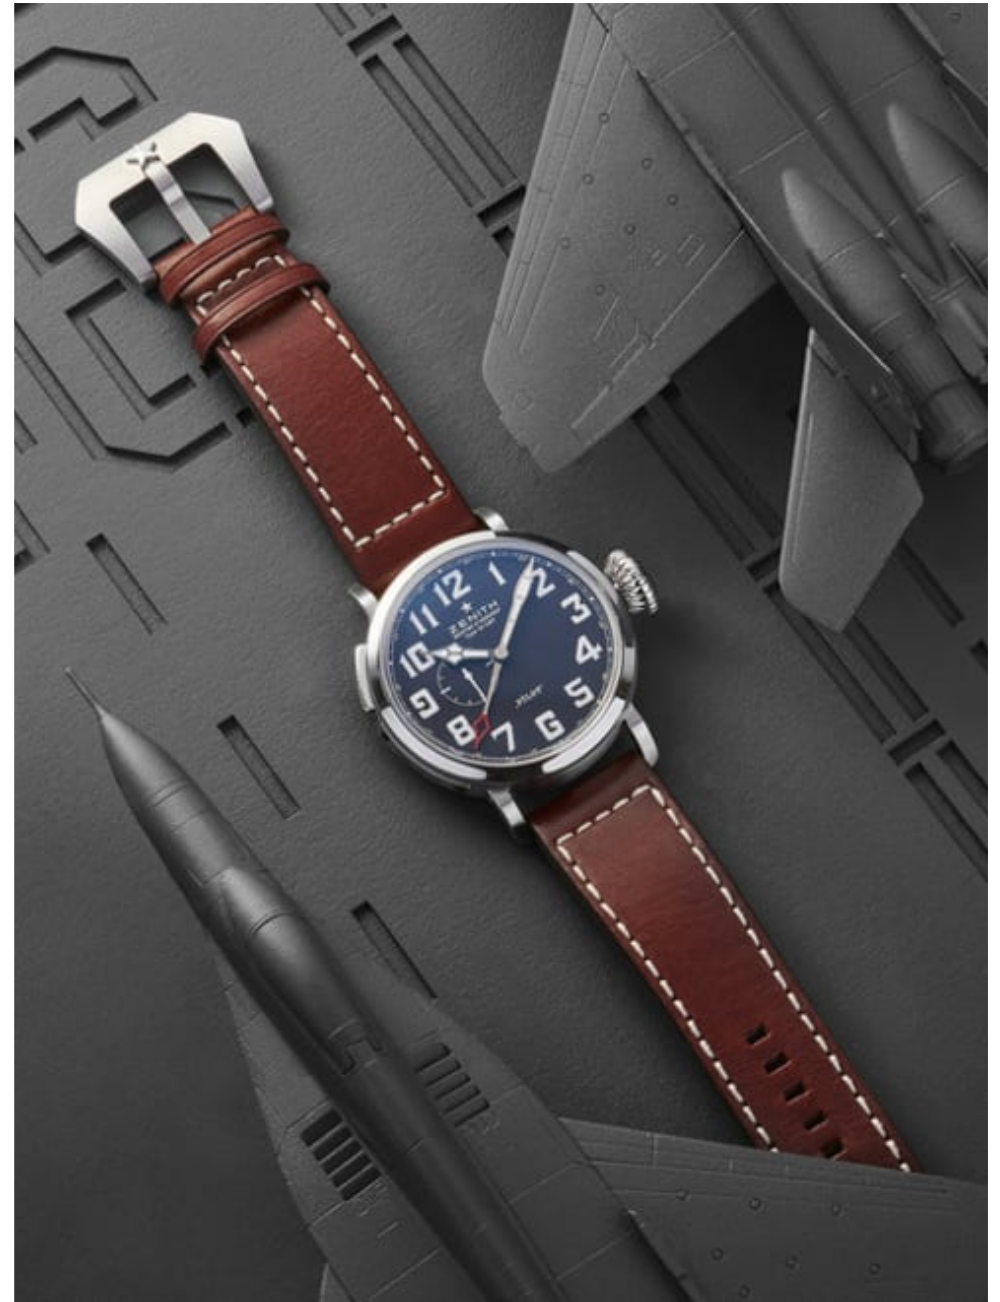

Sarah Ann Murray
Stylists | Stylists - Mens
Still Life

**CAROLHAYES
MANAGEMENT**
CREATIVE ARTIST & STYLE MANAGEMENT

020 7482 1555
www.carolhayesmanagement.co.uk