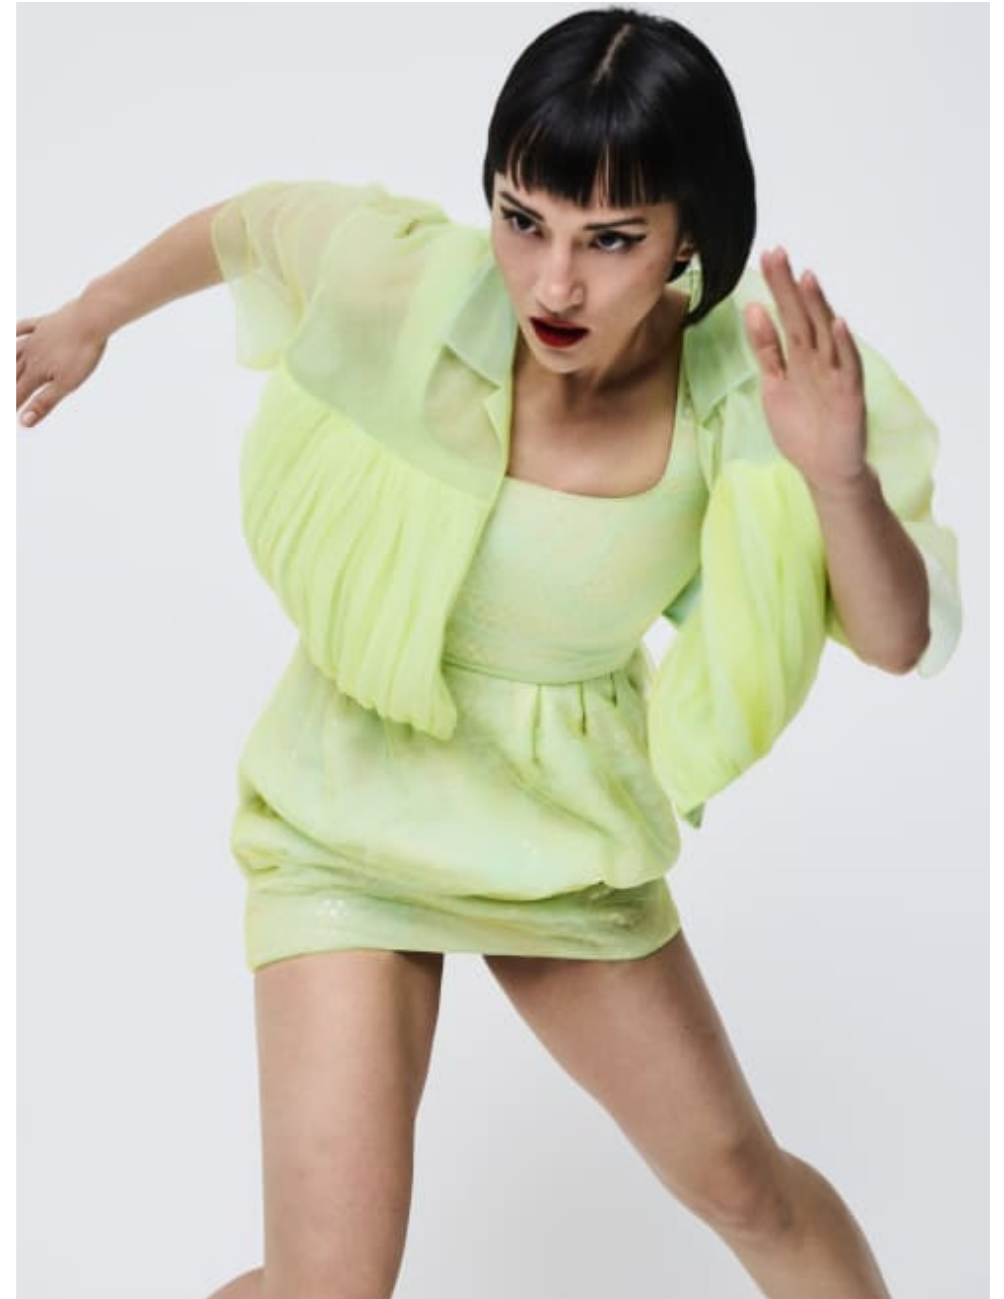

Sven Bayerbach
Hair | Mens Grooming
Women's Celebrity

CAROLHAYES
MANAGEMENT
CREATIVE ARTIST & STYLE MANAGEMENT

020 7482 1555
www.carolhayesmanagement.co.uk