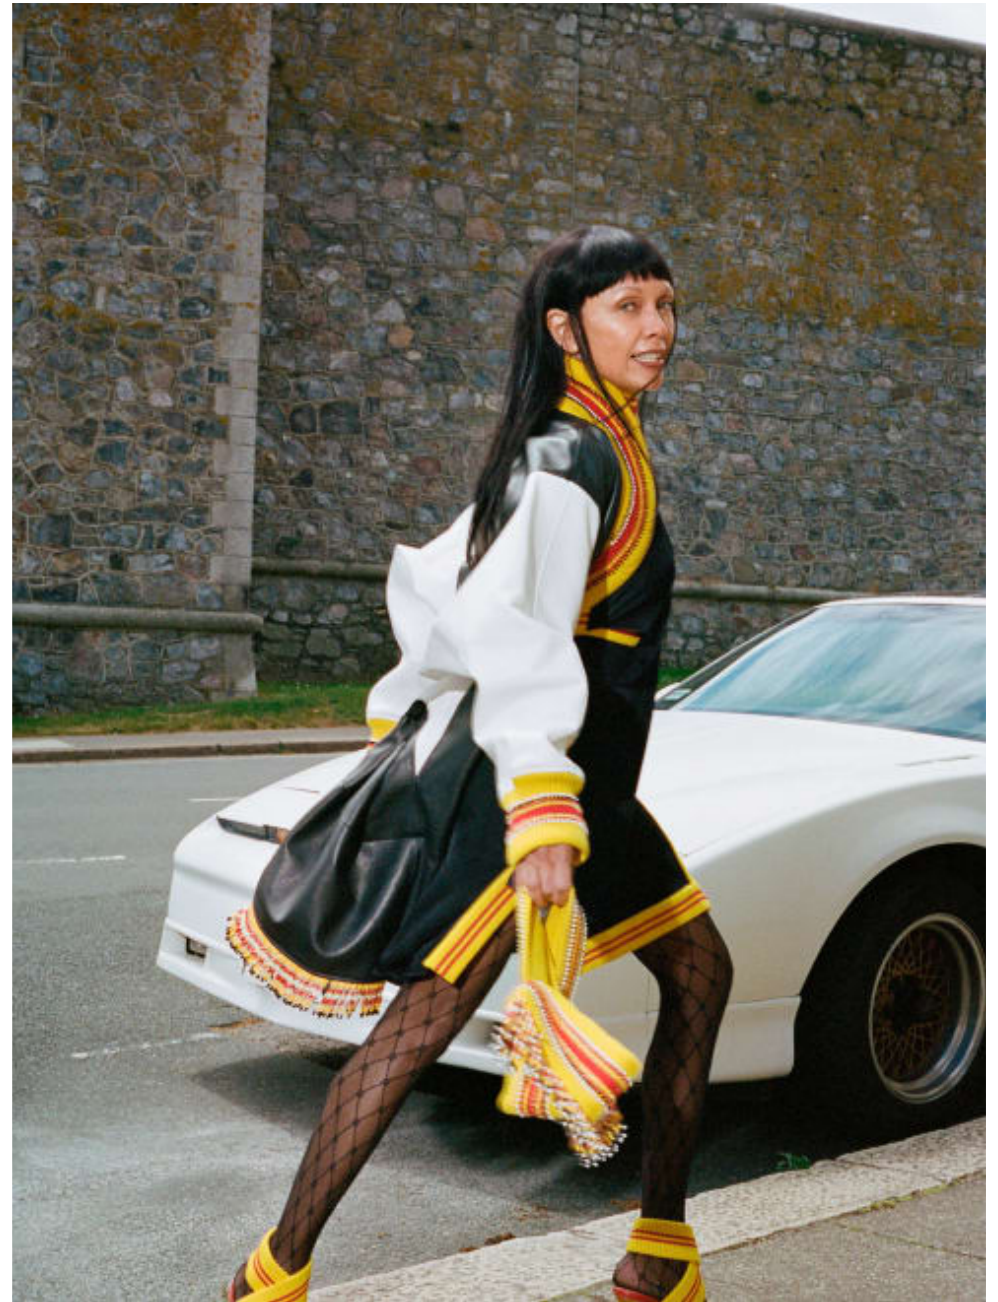

CAROLHAYES
MANAGEMENT
CREATIVE ARTIST & STYLE MANAGEMENT

020 7482 1555
www.carolhayesmanagement.co.uk