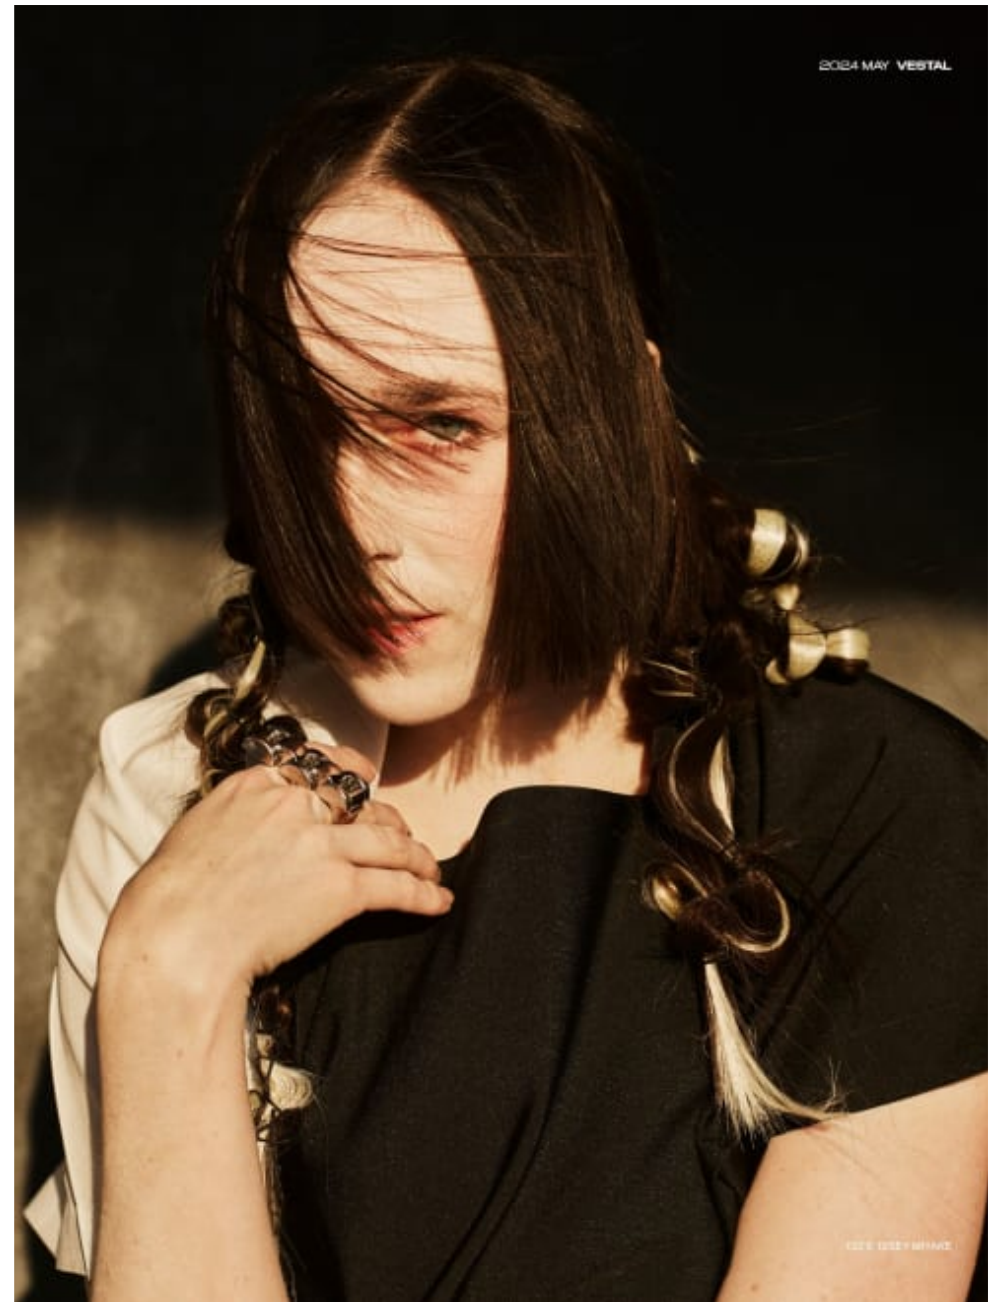

Sven Bayerbach
Hair | Mens Grooming
Women's Celebrity

**CAROLHAYES
MANAGEMENT**
CREATIVE ARTIST & STYLE MANAGEMENT

020 7482 1555
www.carolhayesmanagement.co.uk