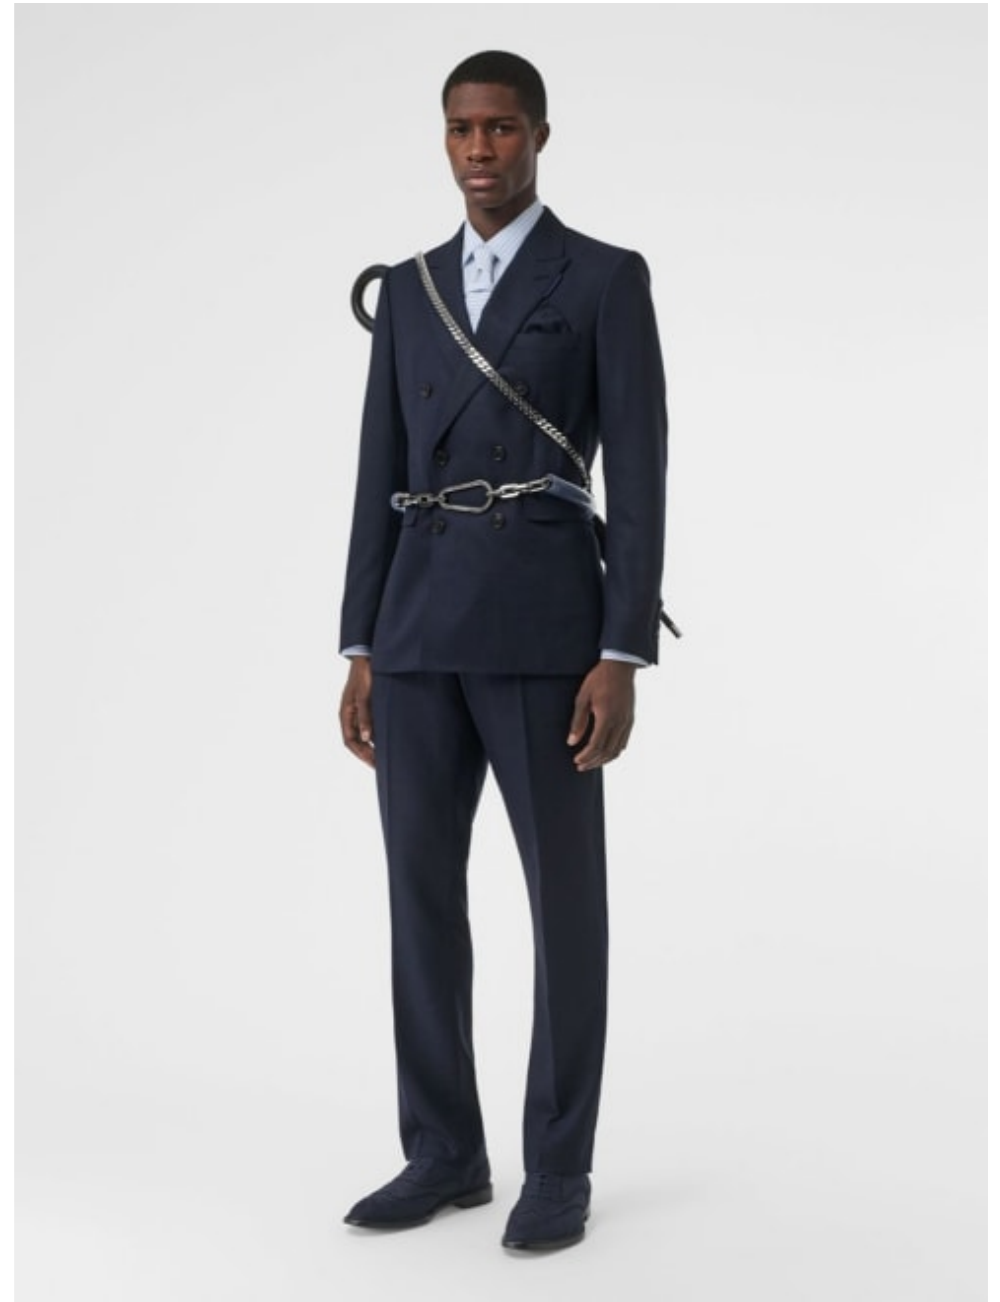

**CAROLHAYES
MANAGEMENT**
CREATIVE ARTIST & STYLE MANAGEMENT

020 7482 1555
www.carolhayesmanagement.co.uk