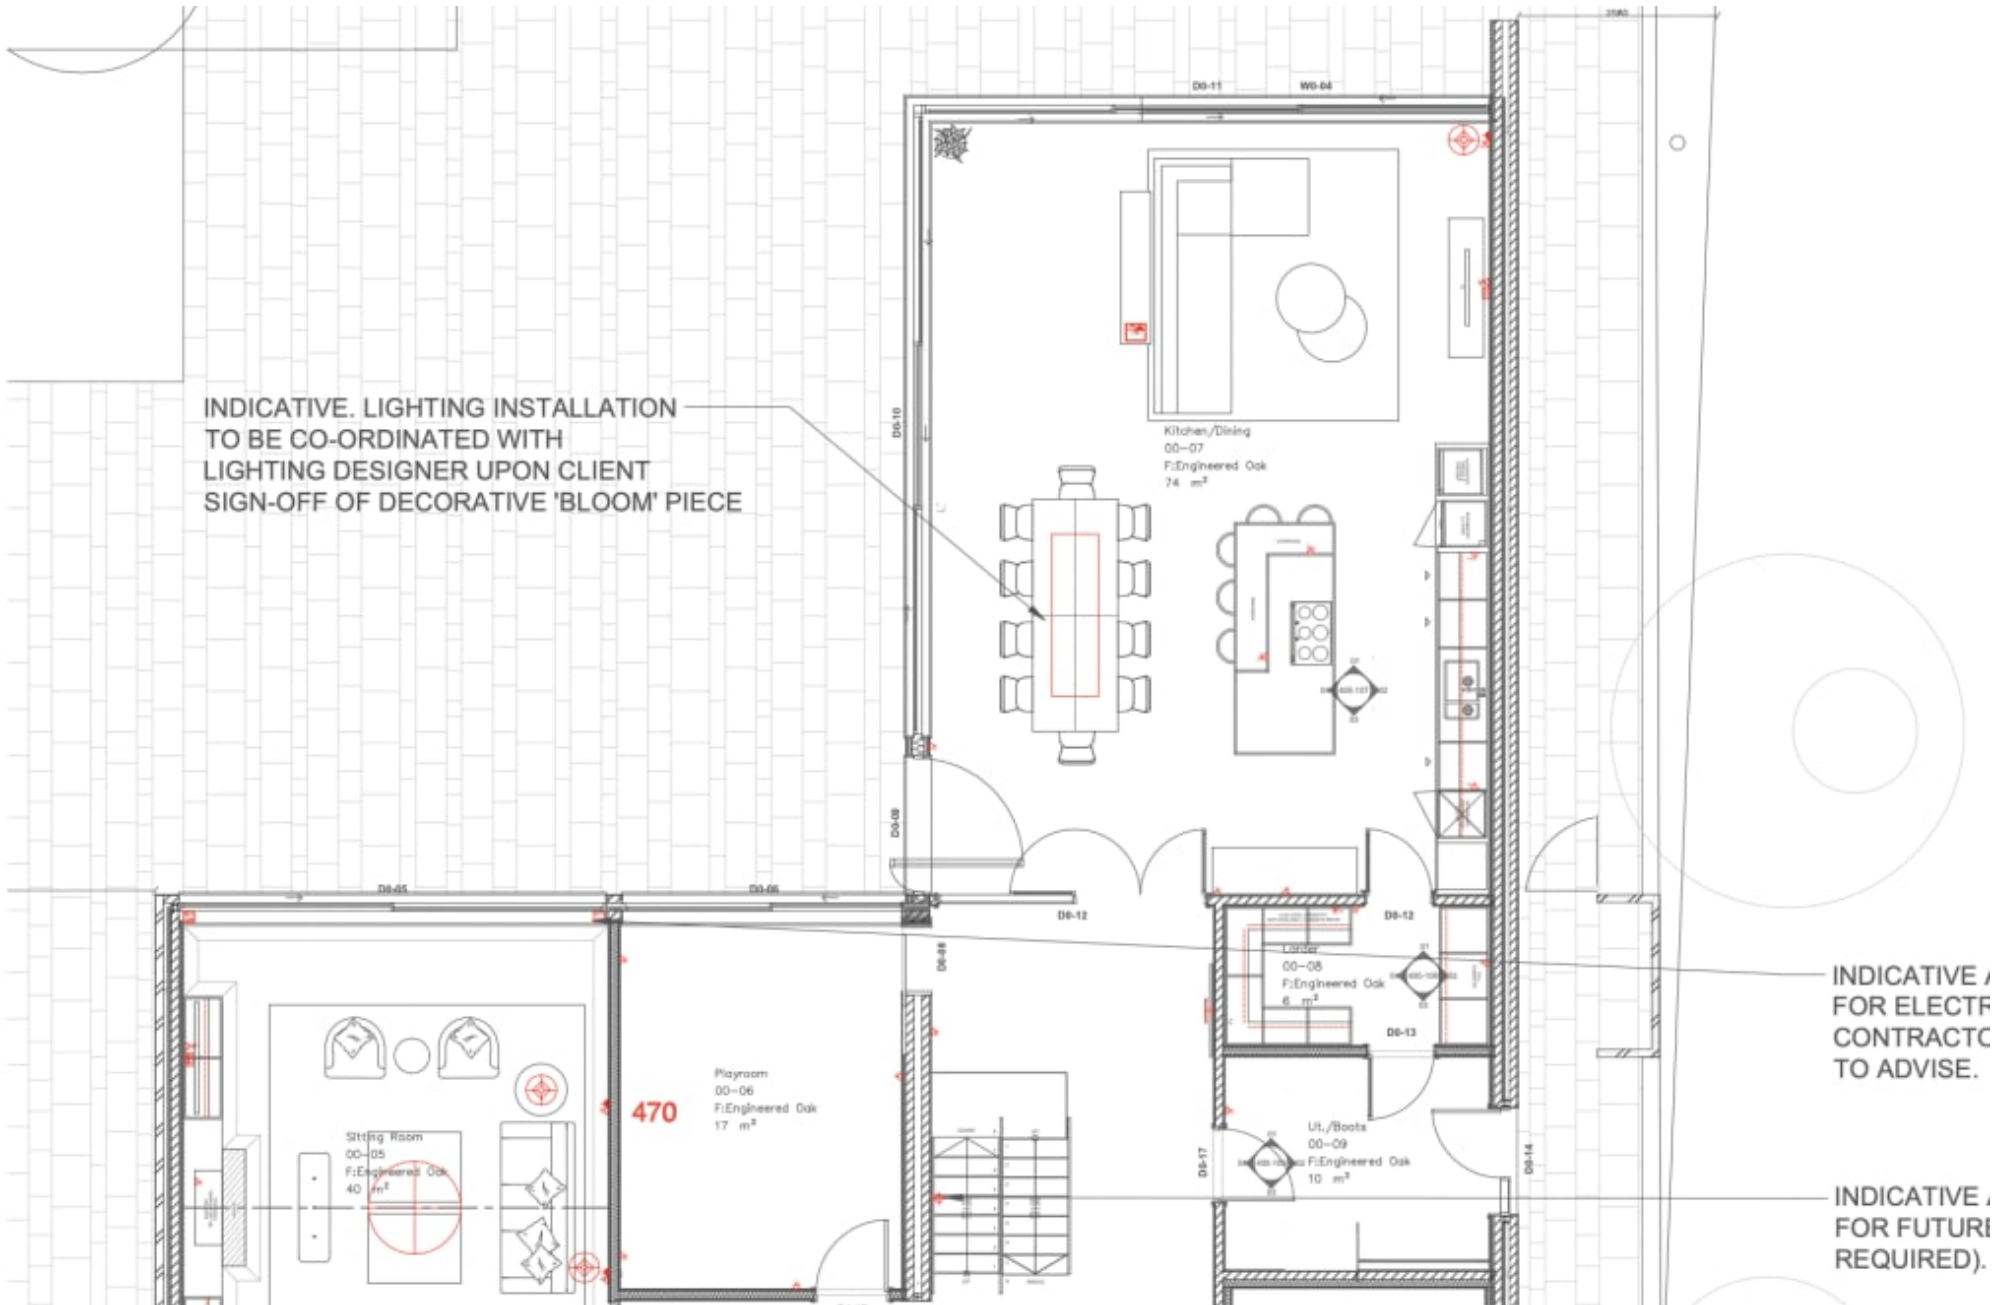

INDICATIVE ALLOWANCES MADE.  
FOR ELECTRIC WT MOTORS.  
CONTRACTORS / AV CONSULTANTS  
TO ADVISE.

SOCKET ALLOWANCE FOR 4'6FT BED  
(CENTERED ON WALL)

INDICATIVE.  
TO BE CO-O  
LIGHTING DI  
SIGN-OFF O  
FALL' PIECE