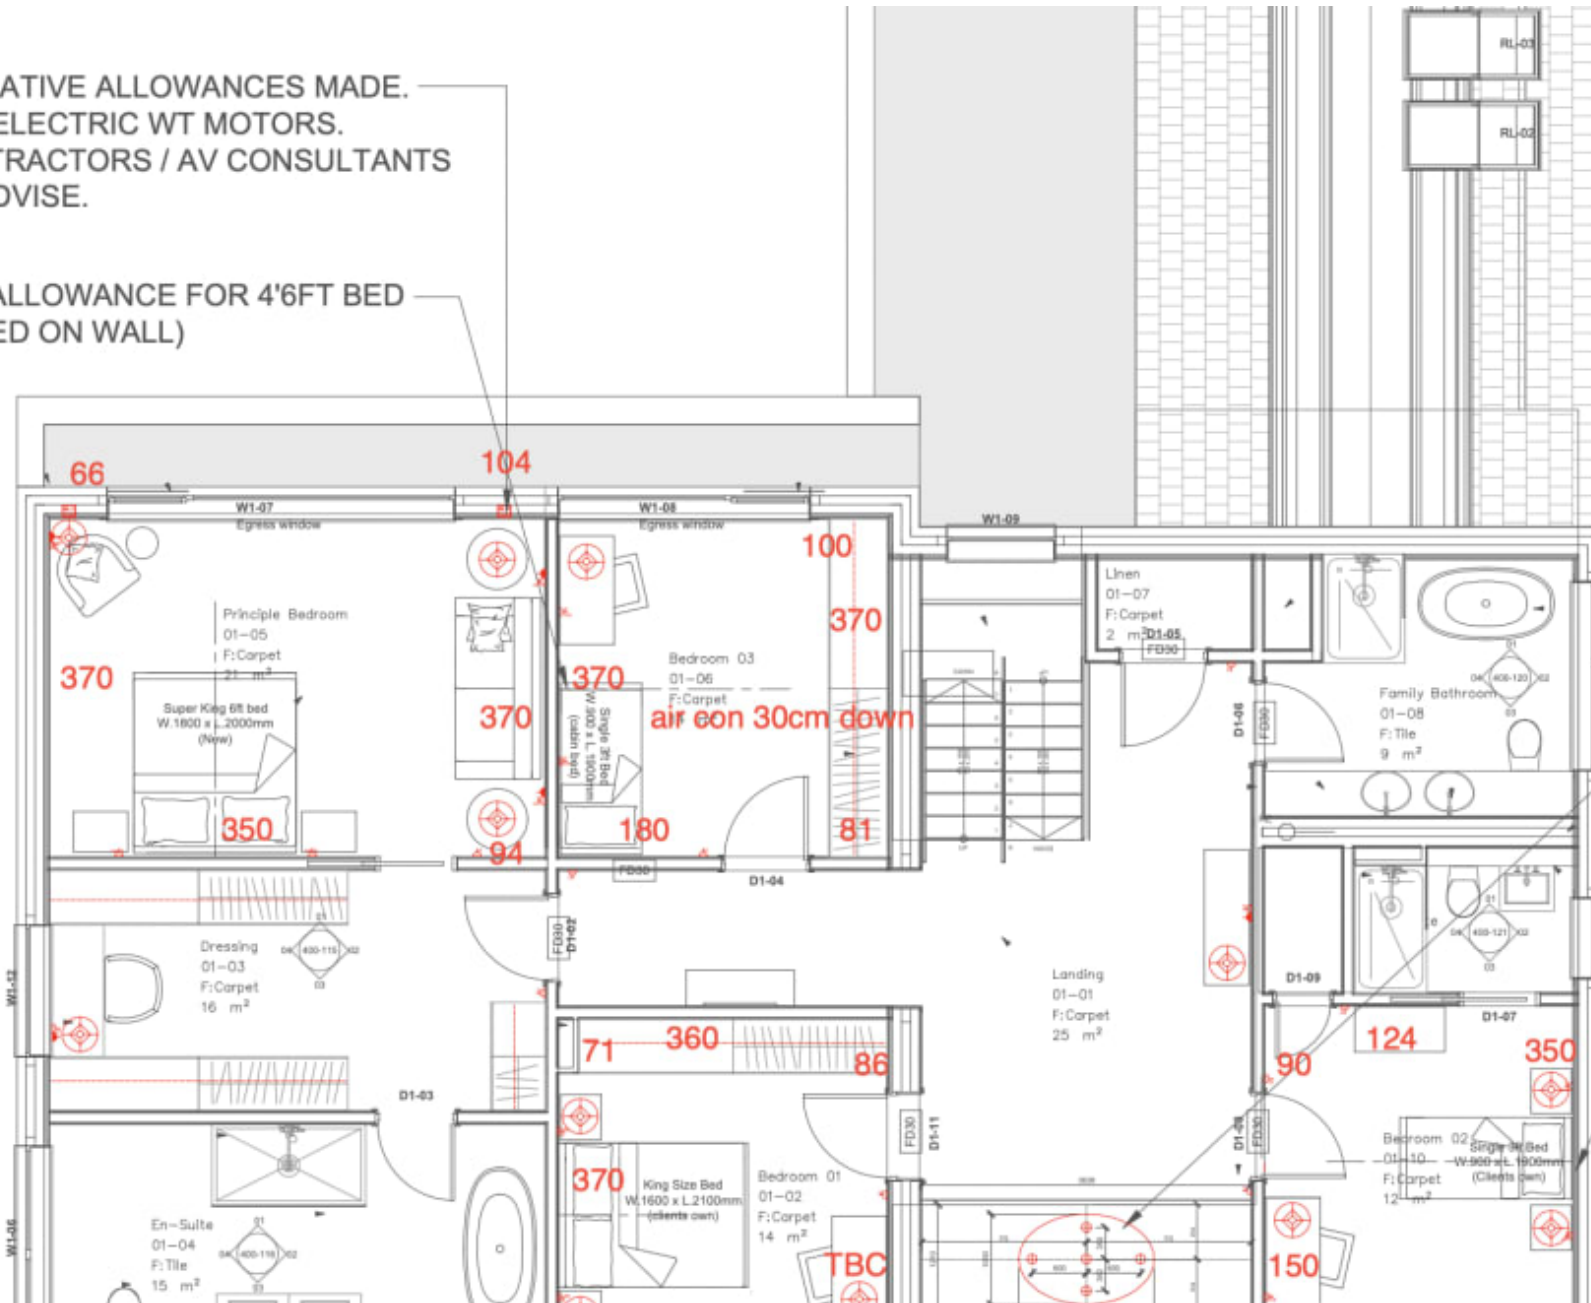

INDICATIVE ALLOWANCES MADE.  
FOR ELECTRIC WT MOTORS.  
CONTRACTORS / AV CONSULTANTS  
TO ADVISE.

SOCKET ALLOWANCE FOR 4'6FT BED  
(CENTERED ON WALL)

INDICATIVE.  
TO BE CO-O  
LIGHTING DI  
SIGN-OFF O  
FALL' PIECE

SOCKET ALLO  
FOR 4'6FT BED  
(CENTERED O

INDICATED TO BE LIGHT SIGN-FALL'