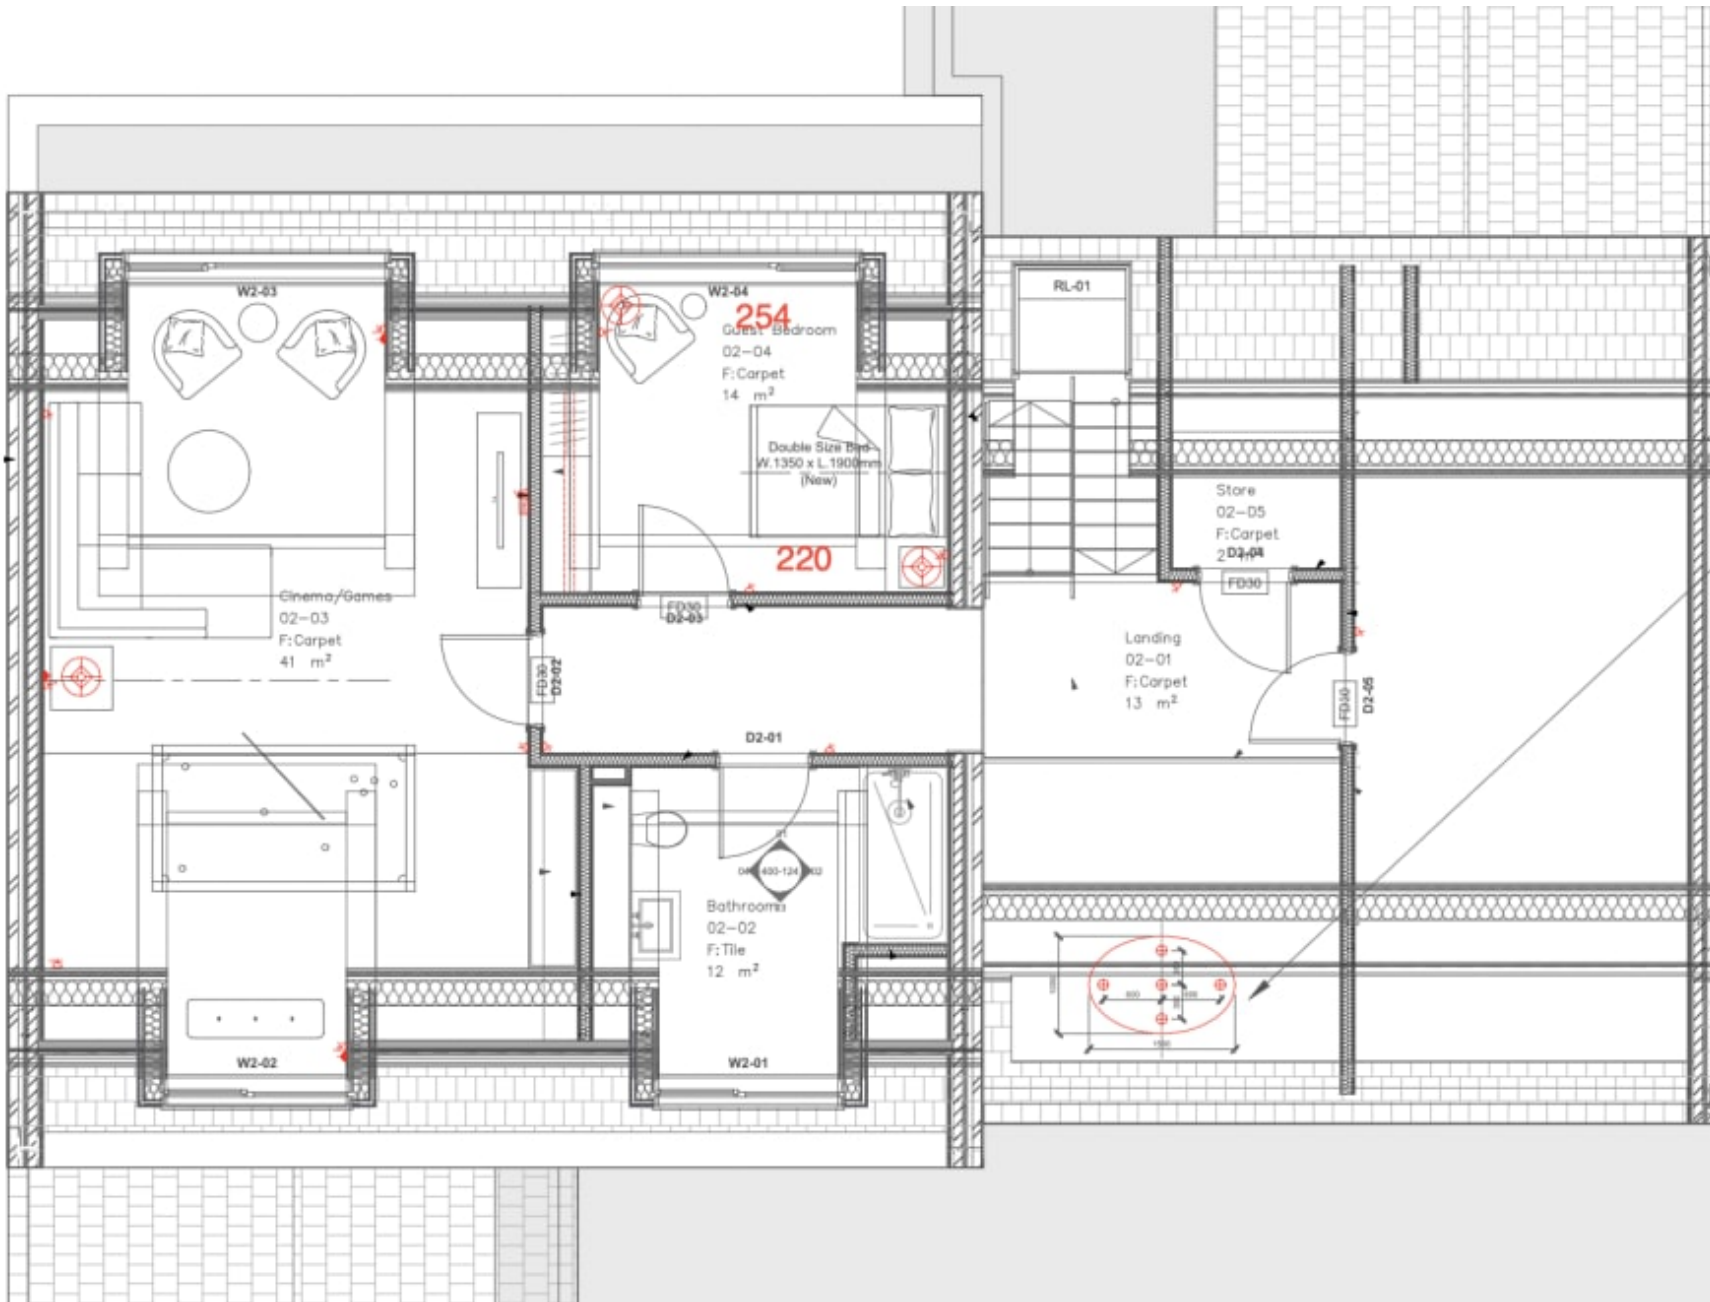

INDICATED TO BE LIGHT SIGN-FALL'