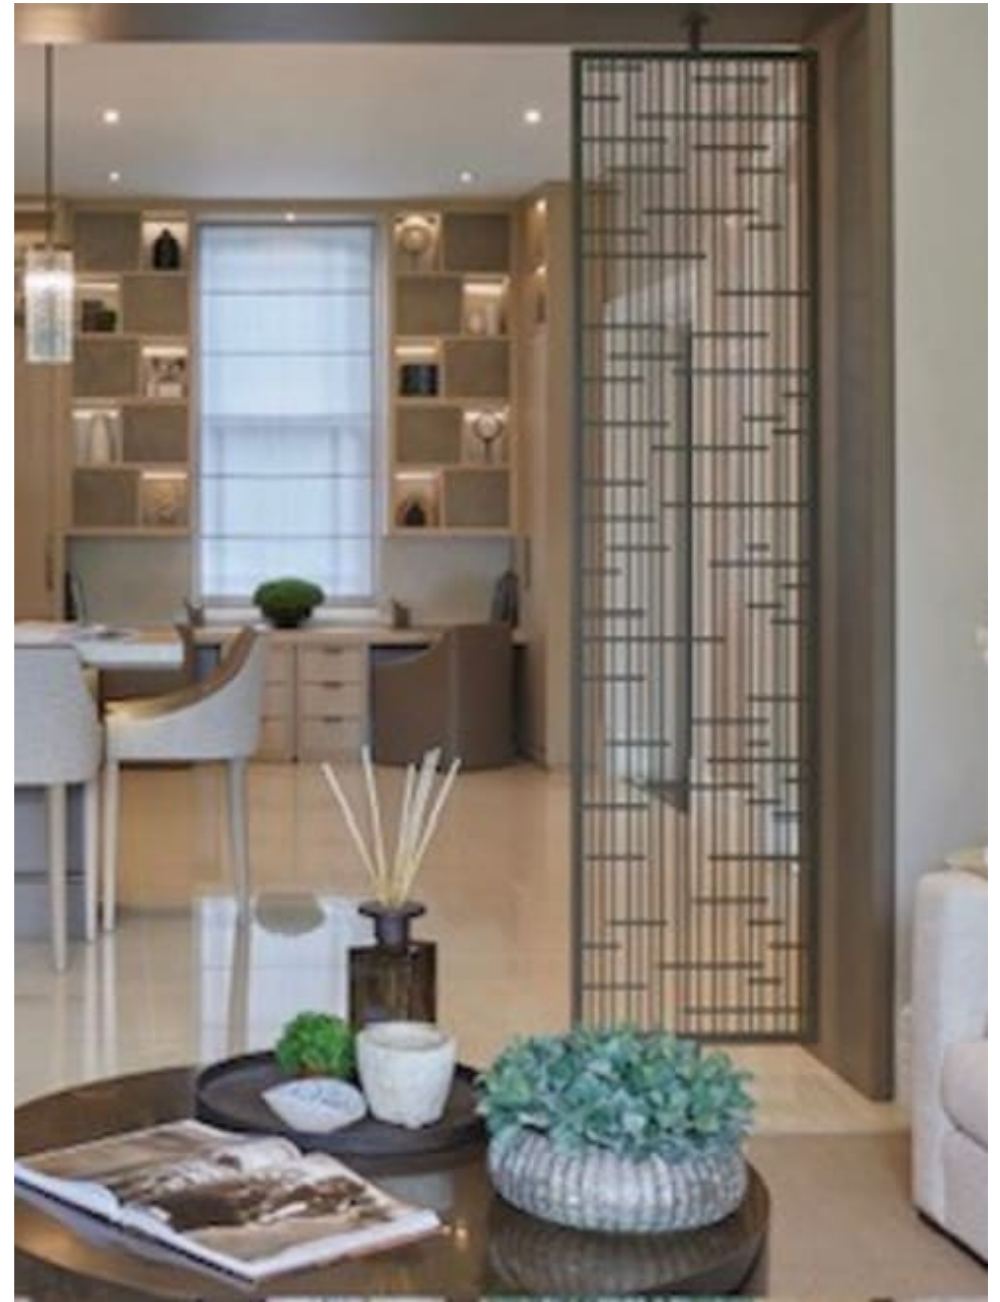

Azure House - Esher

Azure House - Esher

Azure House - Esher

**CAROLHAYES
MANAGEMENT**
CREATIVE ARTIST & STYLE MANAGEMENT

020 7482 1555
www.carolhayesmanagement.co.uk

Azure House - Esher

Azure House - Esher

Azure House - Esher