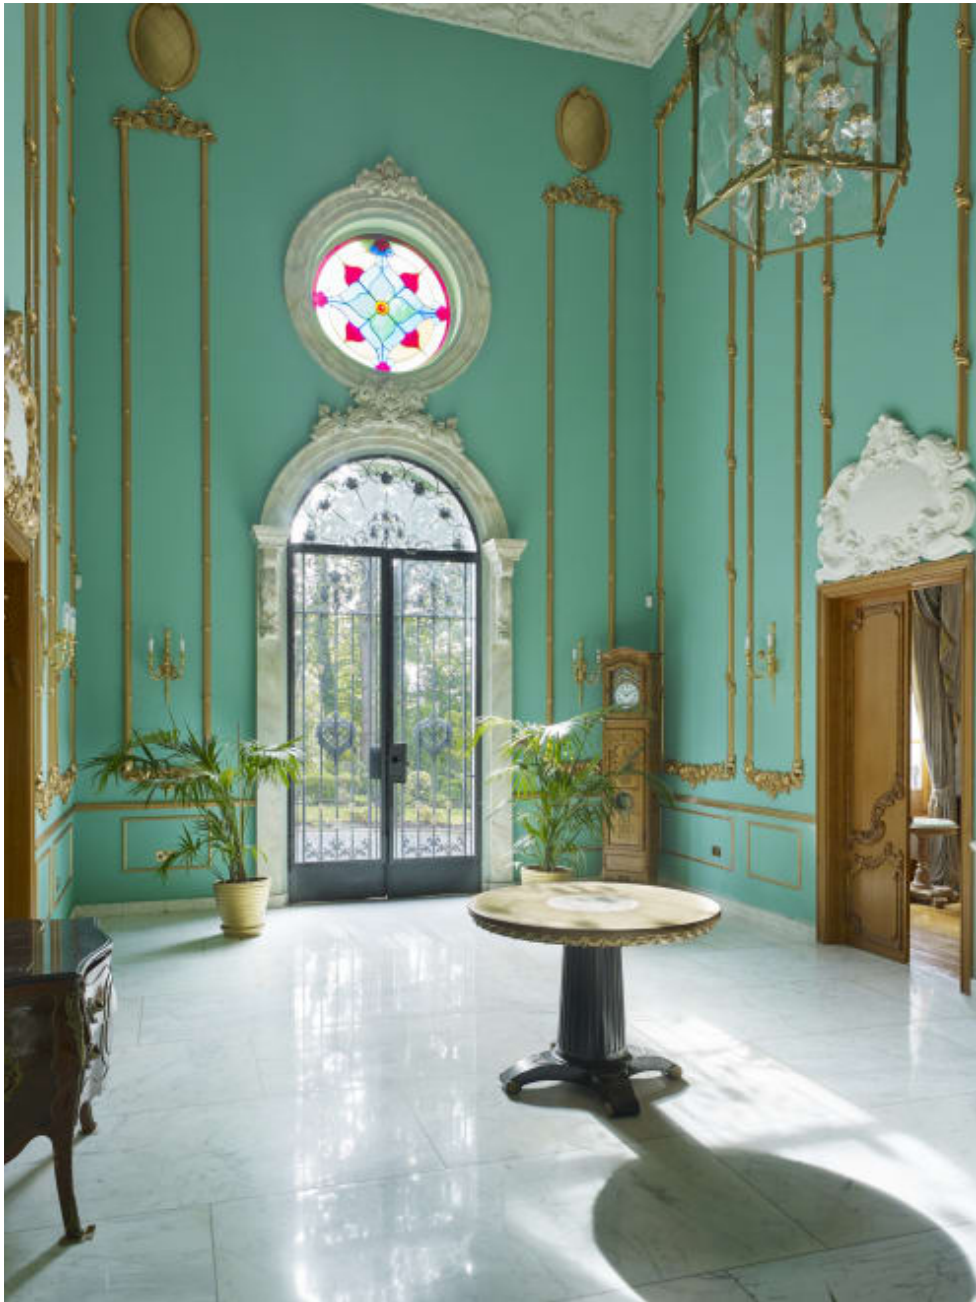

020 7482 1555
www.carolhayesmanagement.co.uk

Rococo House, NW7

CAROLHAYES
MANAGEMENT
CREATIVE ARTIST & STYLE MANAGEMENT

020 7482 1555
www.carolhayesmanagement.co.uk

Rococo House, NW7

**CAROLHAYES
MANAGEMENT**
CREATIVE ARTIST & STYLE MANAGEMENT