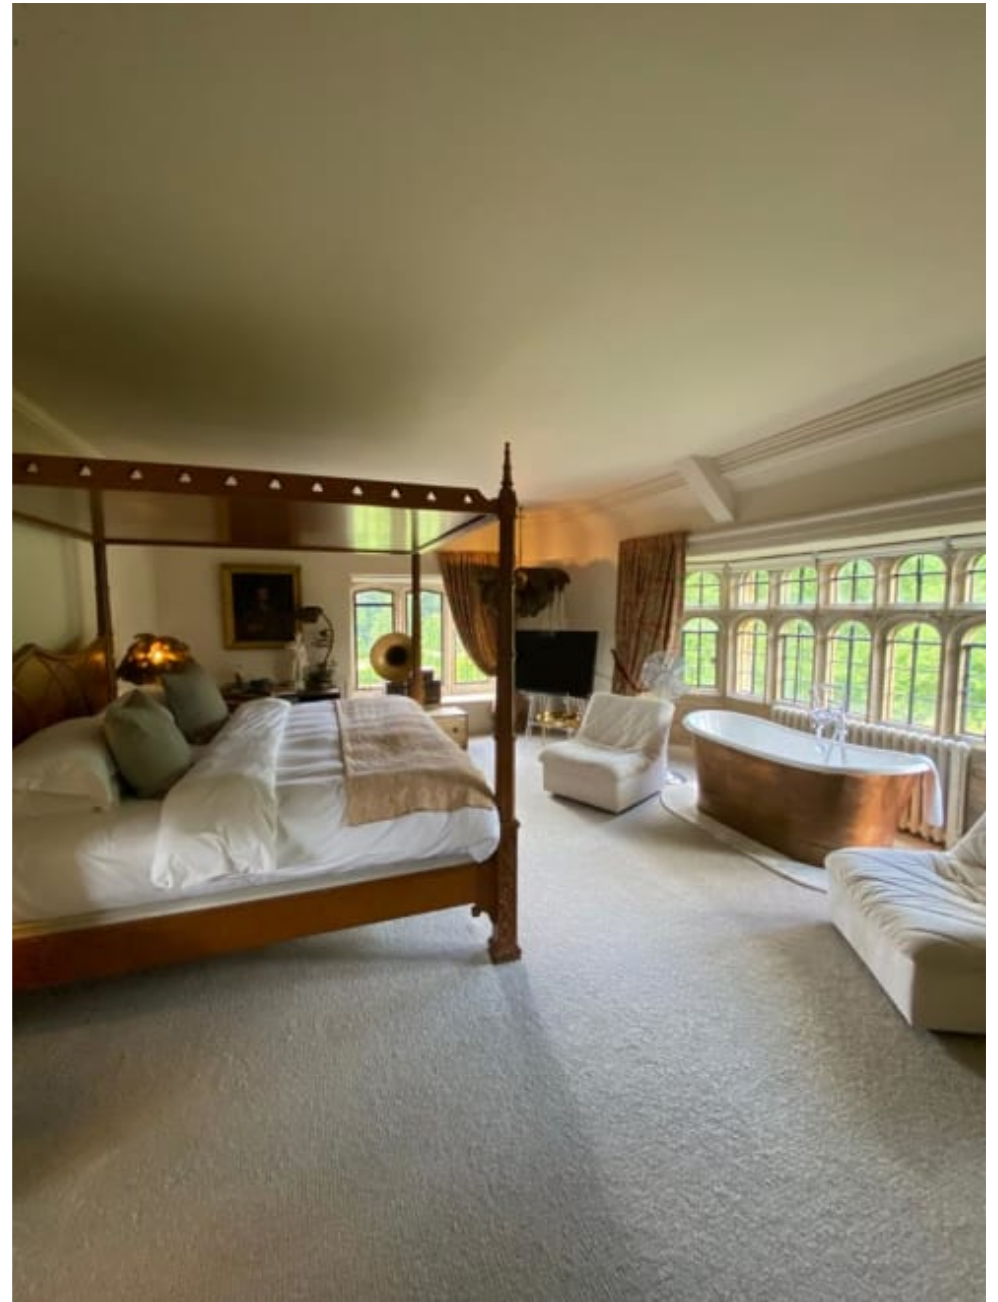

**CAROLHAYES
MANAGEMENT**
CREATIVE ARTIST & STYLE MANAGEMENT

020 7482 1555
www.carolhayesmanagement.co.uk