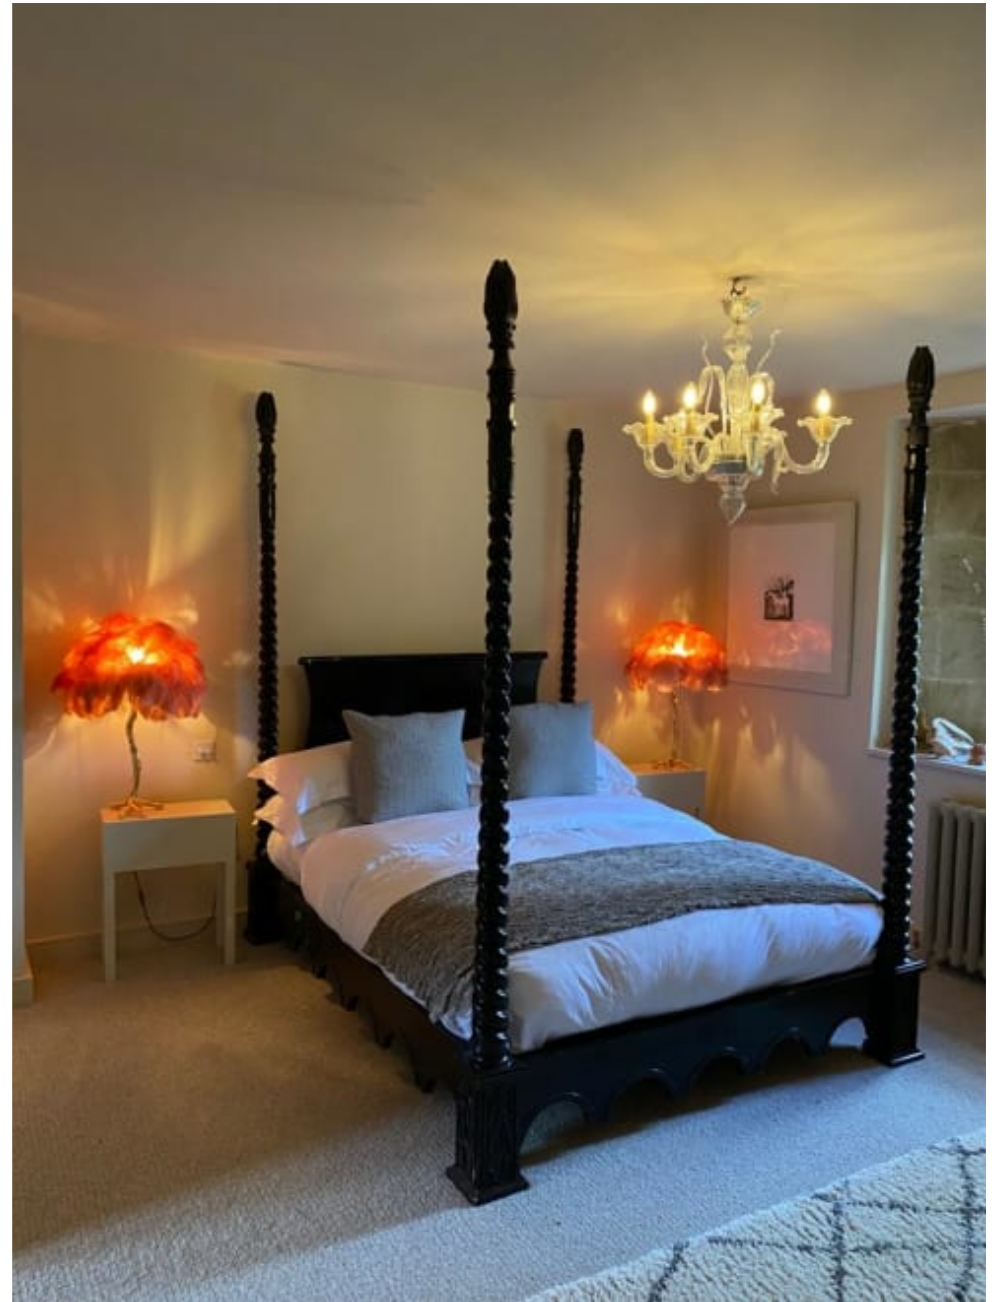

Beaminster Park - Dorset

**CAROLHAYES
MANAGEMENT**
CREATIVE ARTIST & STYLE MANAGEMENT

020 7482 1555
www.carolhayesmanagement.co.uk

Beaminster Park - Dorset

Beaminster Park - Dorset

CAROLHAYES
MANAGEMENT
CREATIVE ARTIST & STYLE MANAGEMENT