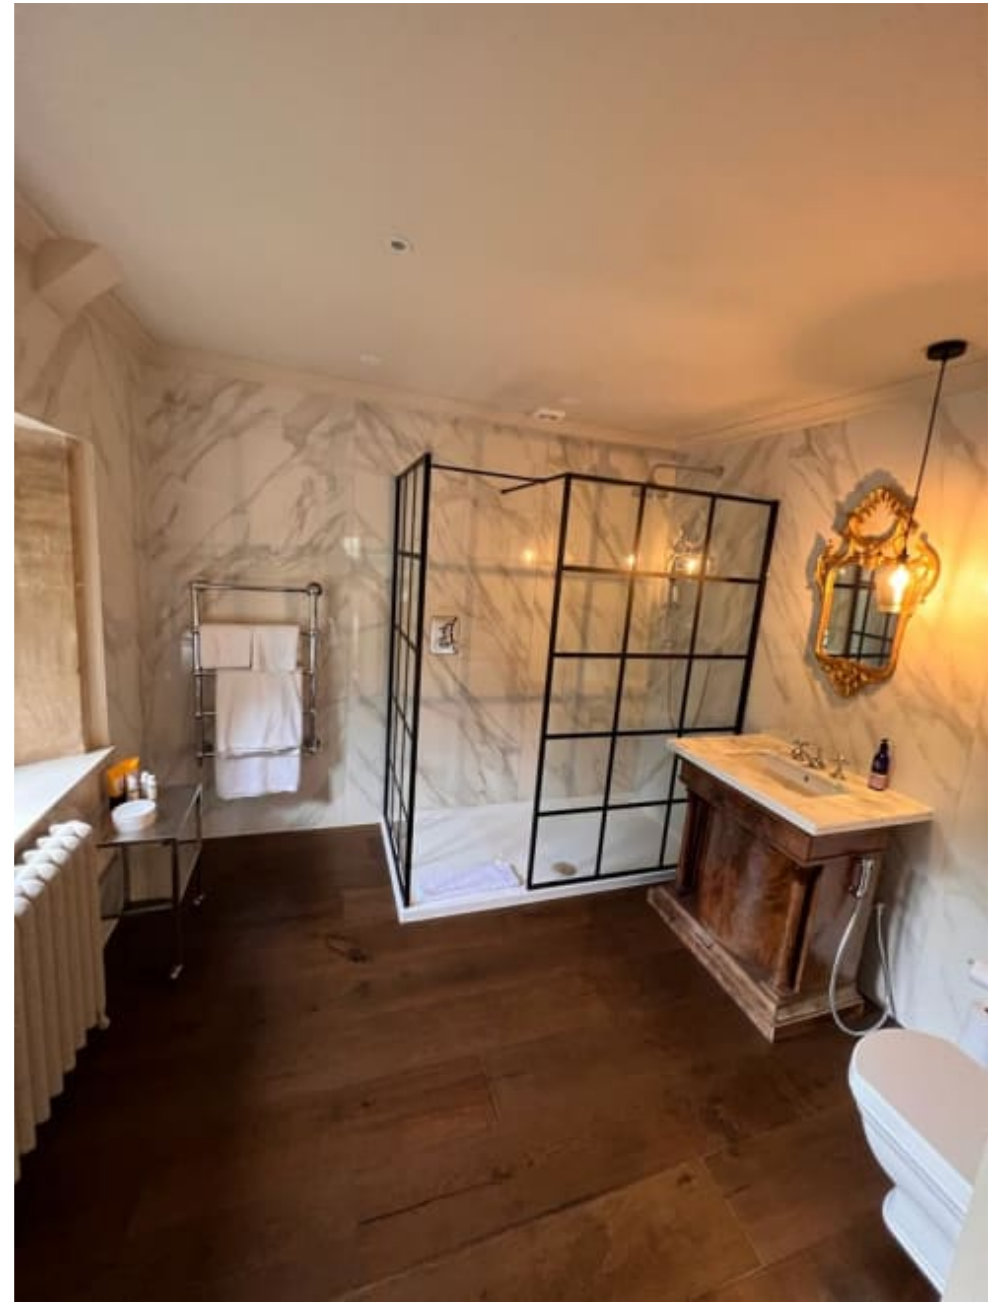

Beaminster Park - Dorset

Beaminster Park - Dorset

Beaminster Park - Dorset

Beaminster Park - Dorset

**CAROLHAYES
MANAGEMENT**
CREATIVE ARTIST & STYLE MANAGEMENT

020 7482 1555
www.carolhayesmanagement.co.uk