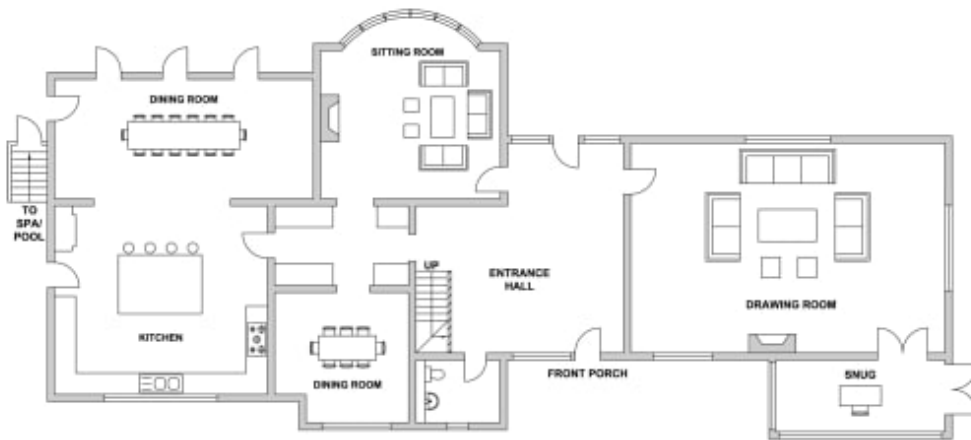

**GROUND FLOOR**  
**TOTAL APPROXIMATE AREA**  
 2218.44 sq. ft.  
 (206.10 sq. m)

**FIRST FLOOR**  
**TOTAL APPROXIMATE AREA**  
 1848.05 sq. ft.  
 (171.69 sq. m)

**LOWER GROUND FLOOR**  
**TOTAL APPROXIMATE AREA**  
 2439.21 sq. ft.  
 (226.61 sq. m)