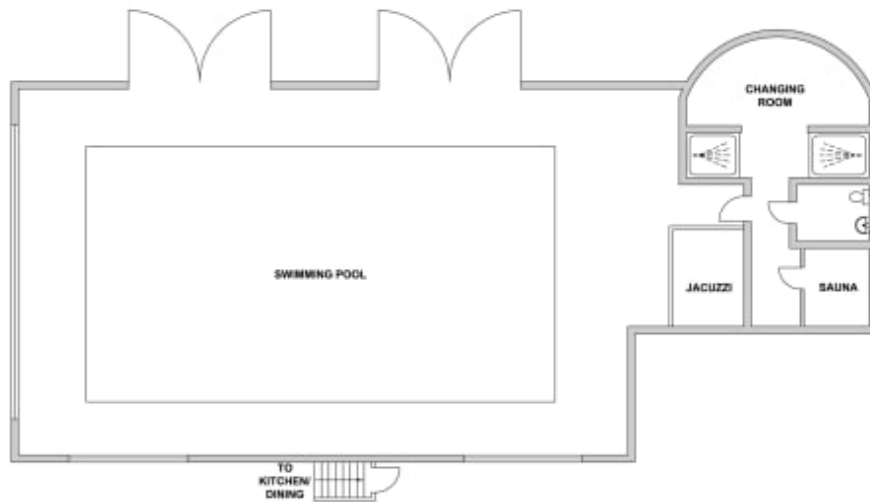

**GROUND FLOOR**  
**TOTAL APPROXIMATE AREA**  
 2218.44 sq. ft.  
 (206.10 sq. m)

**FIRST FLOOR**  
**TOTAL APPROXIMATE AREA**  
 1848.05 sq. ft.  
 (171.69 sq. m)

**LOWER GROUND FLOOR**  
**TOTAL APPROXIMATE AREA**  
 2439.21 sq. ft.  
 (226.61 sq. m)