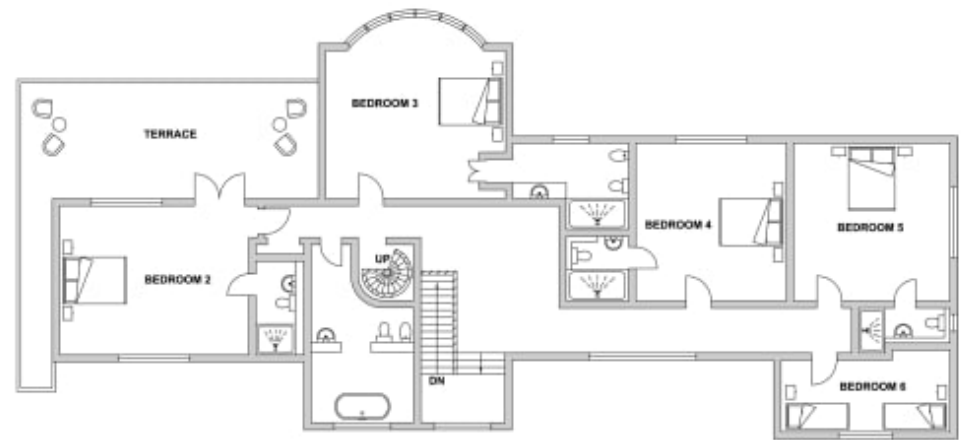

**GROUND FLOOR**  
**TOTAL APPROXIMATE AREA**  
 2218.44 sq. ft.  
 (206.10 sq. m)

**FIRST FLOOR**  
**TOTAL APPROXIMATE AREA**  
 1848.05 sq. ft.  
 (171.69 sq. m)

**LOWER GROUND FLOOR**  
**TOTAL APPROXIMATE AREA**  
 2439.21 sq. ft.  
 (226.61 sq. m)