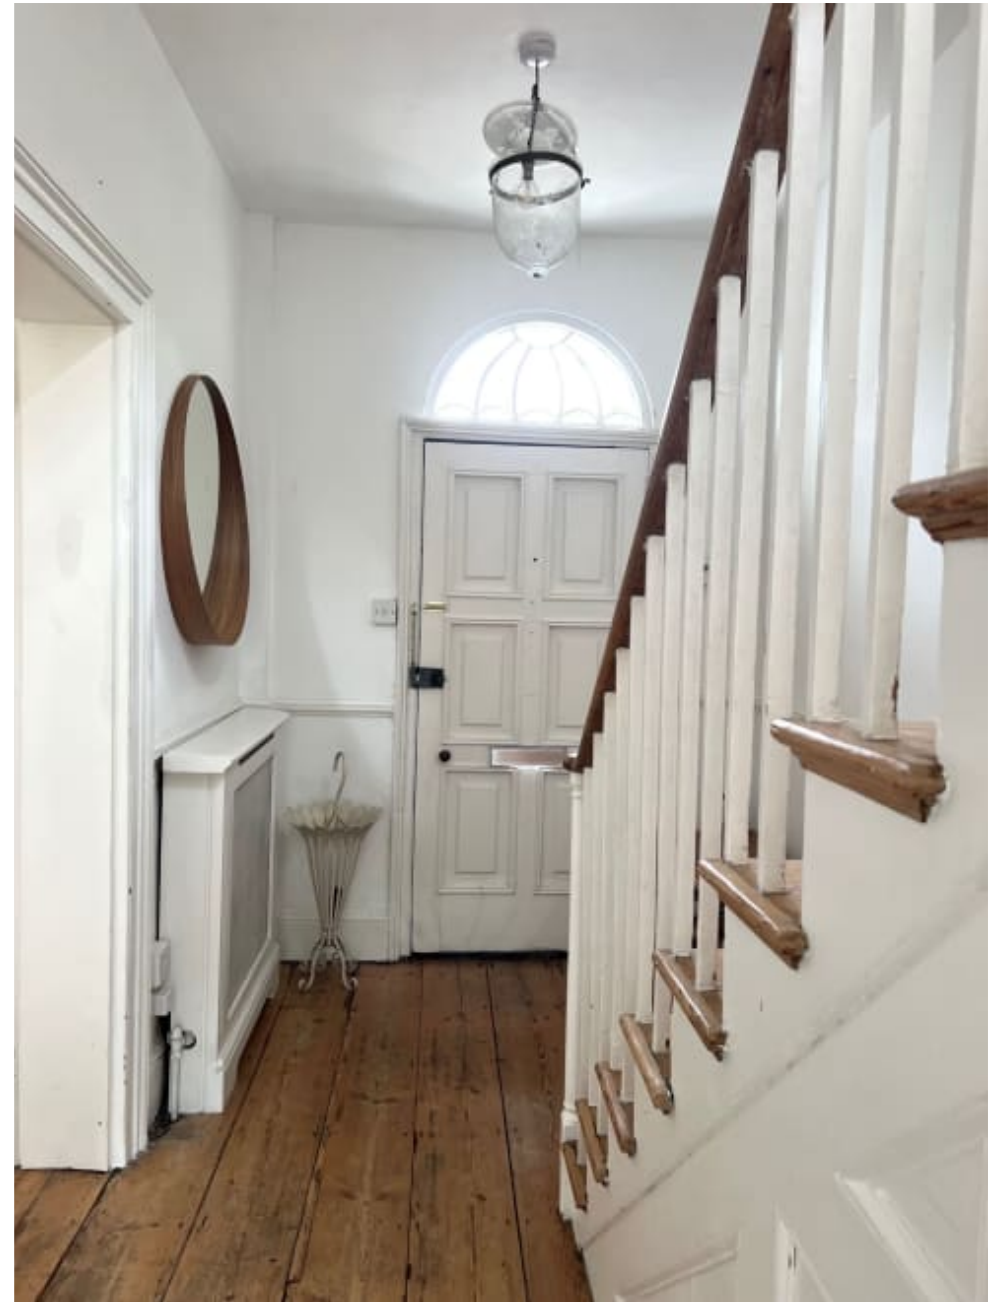

Bromley Location House

**CAROLHAYES
MANAGEMENT**
CREATIVE ARTIST & STYLE MANAGEMENT

020 7482 1555
www.carolhayesmanagement.co.uk

Bromley Location House

Bromley Location House

Bromley Location House

**CAROLHAYES
MANAGEMENT**
CREATIVE ARTIST & STYLE MANAGEMENT