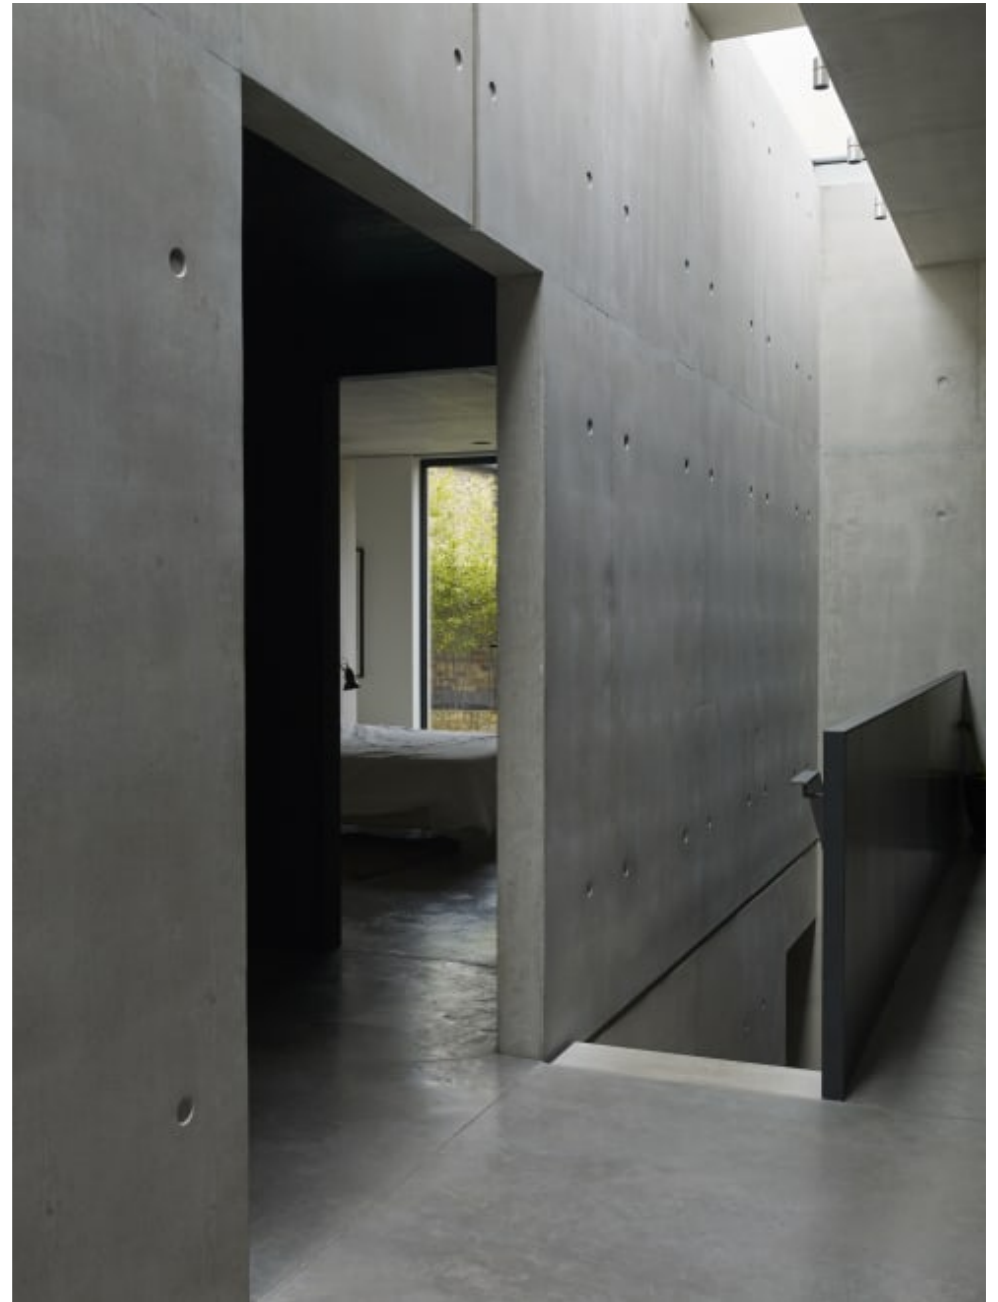

020 7482 1555
www.carolhayesmanagement.co.uk

Brutalist House SW8

**CAROLHAYES
MANAGEMENT**
CREATIVE ARTIST & STYLE MANAGEMENT

020 7482 1555
www.carolhayesmanagement.co.uk

Brutalist House SW8

Brutalist House SW8