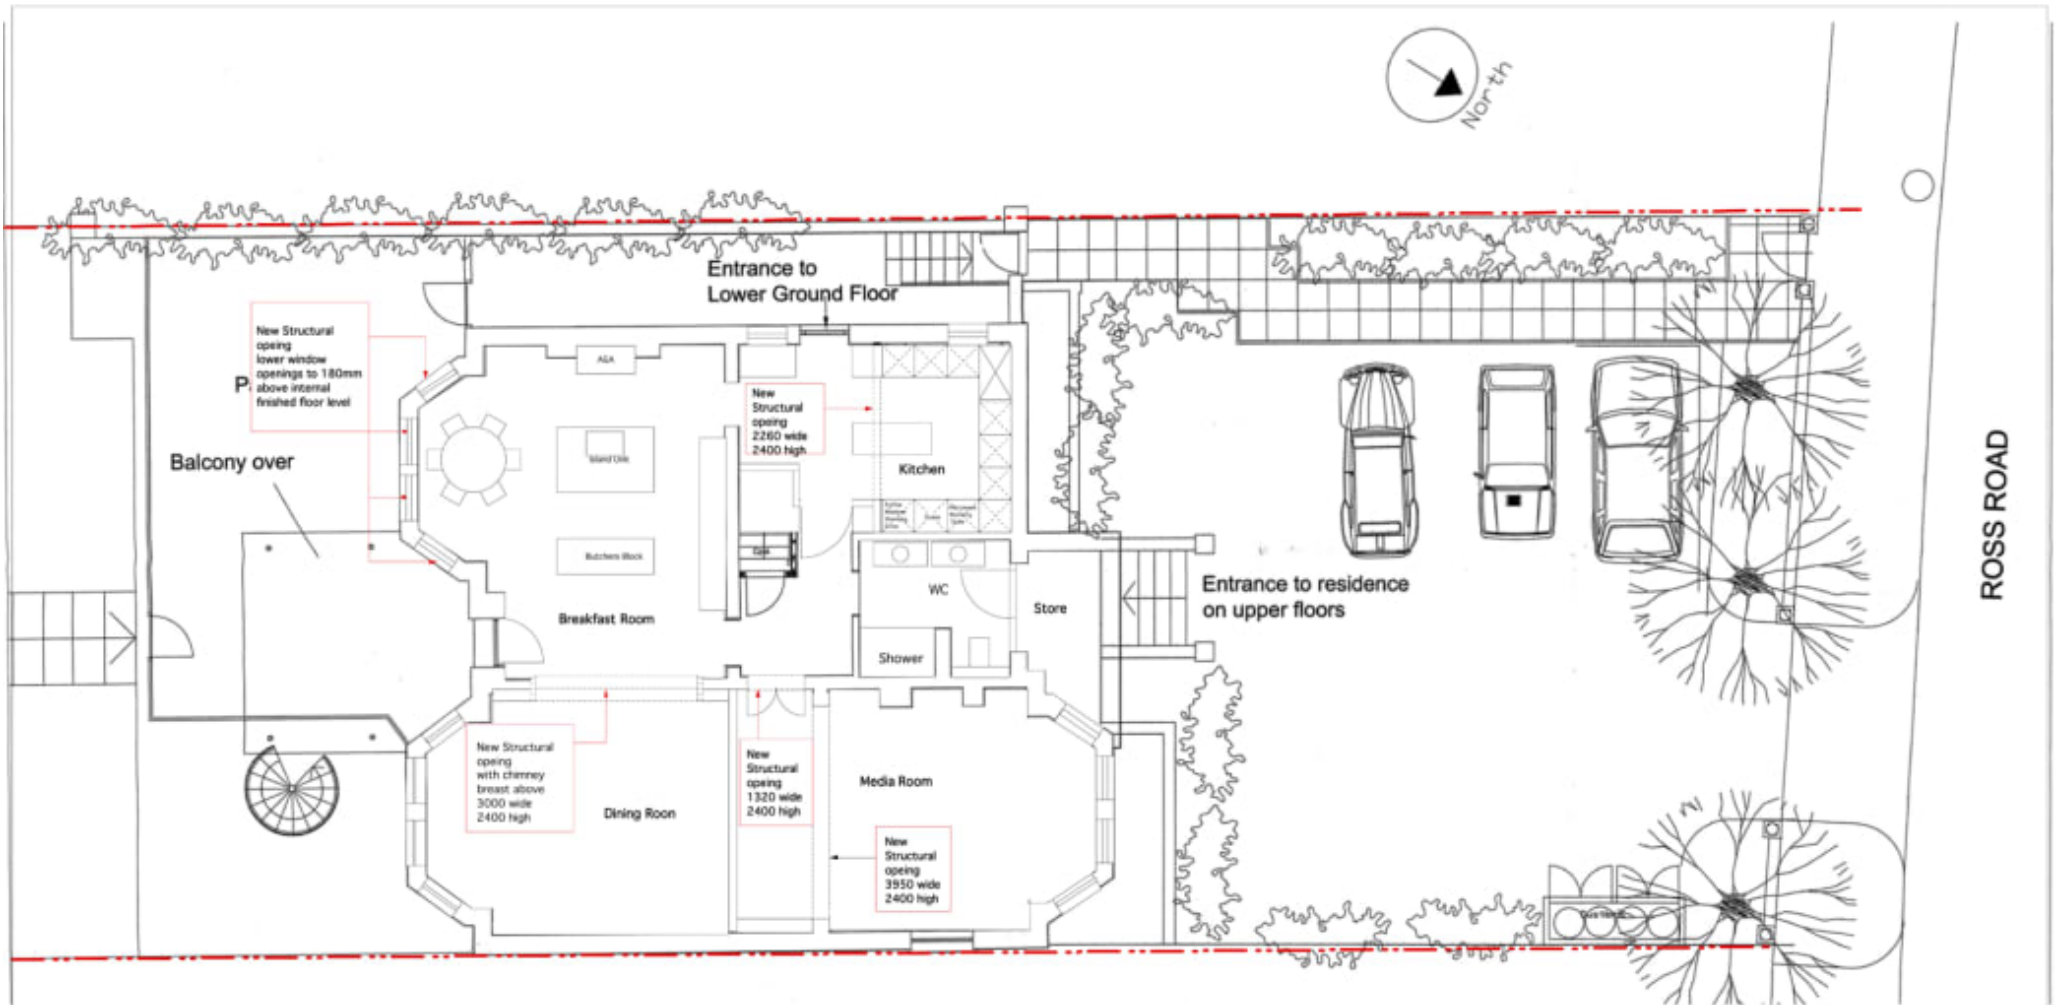

Butler's kitchen at Highview SE25

**CAROLHAYES
MANAGEMENT**
CREATIVE ARTIST & STYLE MANAGEMENT

020 7482 1555
www.carolhayesmanagement.co.uk

ROSS ROAD

whitearchitecture			
50 Elmhouse Road London SW17BJ			
07813191152 - mbains@mac.com - www.whitearchitecture.co.uk			
Project			
53 53A ROSS ROAD SOUTH NORWOOD SE25 6SH			
CHANGE OF USE OF LOWER GROUND FLOOR FROM USE D1 (DAY NURSERY TO USE CLASS C3 (SINGLE FAMILY DWELLING			
Scale	Date	Drawn By	Status
1/100	26/08/2014	MB	Planning