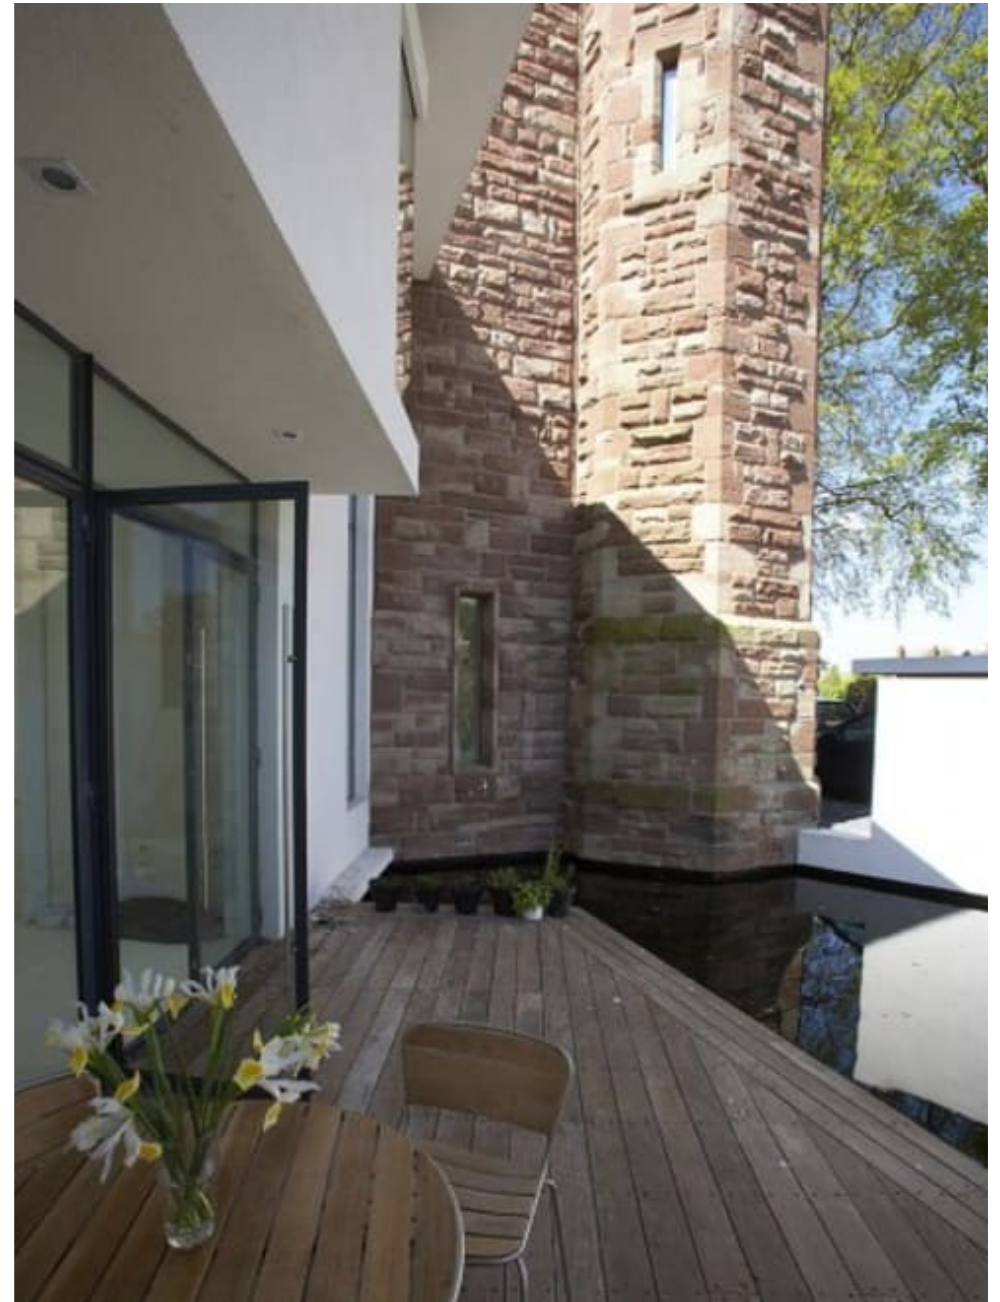

020 7482 1555
www.carolhayesmanagement.co.uk

Cheshire House

**CAROLHAYES
MANAGEMENT**
CREATIVE ARTIST & STYLE MANAGEMENT

020 7482 1555
www.carolhayesmanagement.co.uk

Cheshire House

Cheshire House

**CAROLHAYES
MANAGEMENT**
CREATIVE ARTIST & STYLE MANAGEMENT