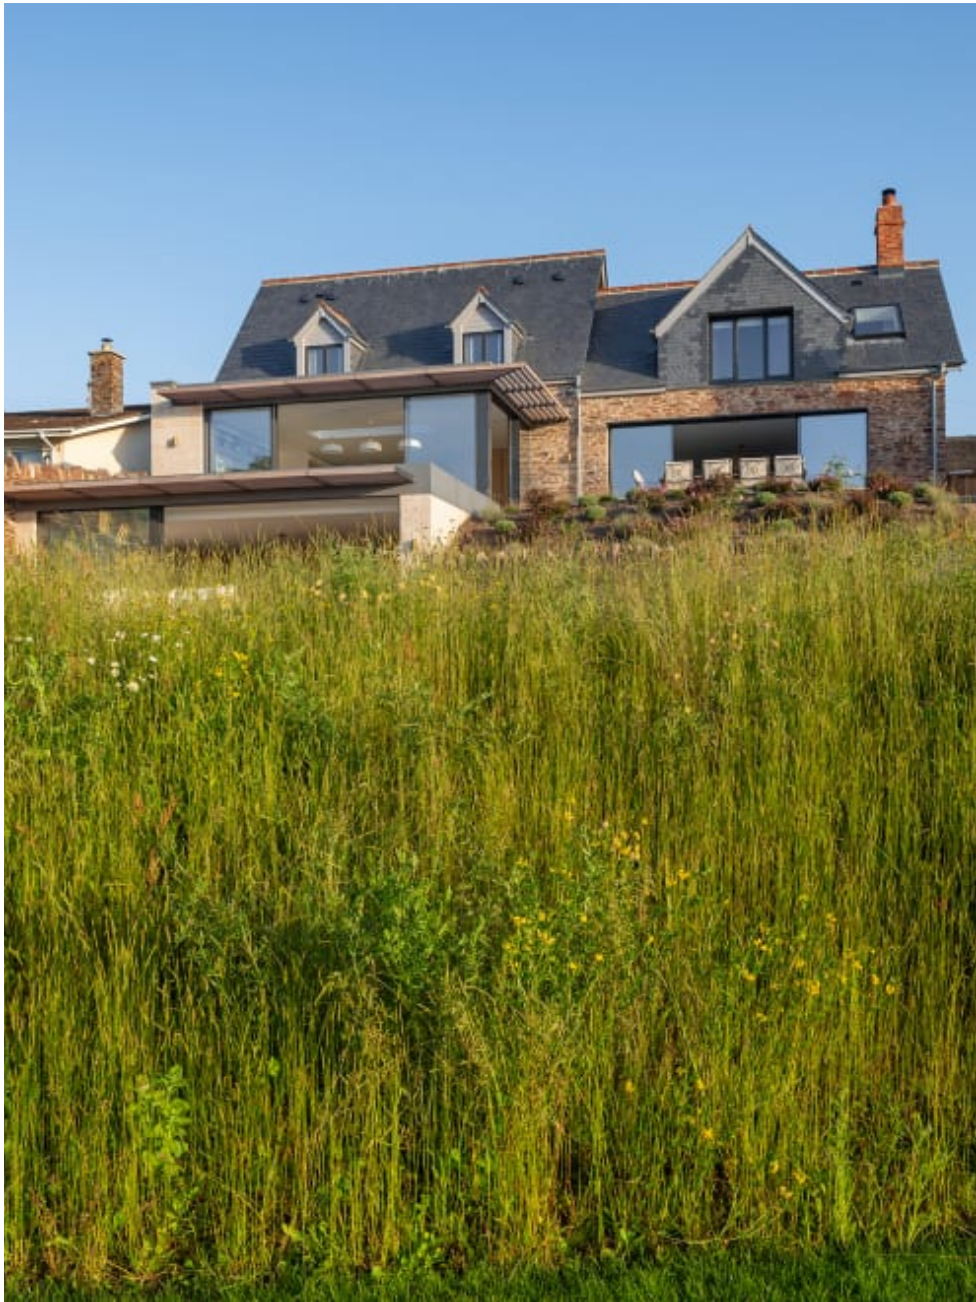

**CAROLHAYES
MANAGEMENT**
CREATIVE ARTIST & STYLE MANAGEMENT

020 7482 1555
www.carolhayesmanagement.co.uk

Clock House -Devon

Clock House -Devon

**CAROLHAYES
MANAGEMENT**
CREATIVE ARTIST & STYLE MANAGEMENT