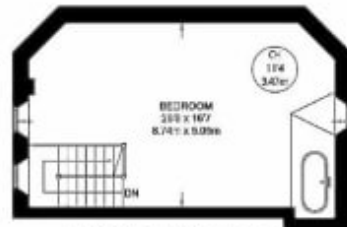

Converted Chapel in Camberwell

**CAROLHAYES
MANAGEMENT**
CREATIVE ARTIST & STYLE MANAGEMENT

020 7482 1555
www.carolhayesmanagement.co.uk

GROUND FLOOR
1946 SQ FT / 181.0 SQ M

ALTAR END MEZZANINE
444 SQ FT / 41.3 SQ M

SECOND FLOOR MEZZANINE
439 SQ FT / 40.8 SQ M

FIRST FLOOR MEZZANINE
621 SQ FT / 57.7 SQ M

Converted Chapel in Camberwell

**CAROLHAYES
MANAGEMENT**
CREATIVE ARTIST & STYLE MANAGEMENT

020 7482 1555
www.carolhayesmanagement.co.uk