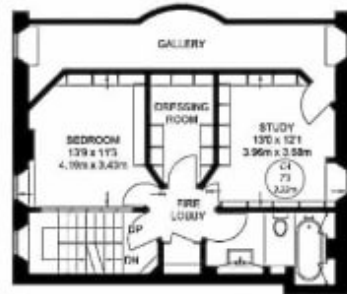

Converted Chapel in Camberwell

**CAROLHAYES
MANAGEMENT**
CREATIVE ARTIST & STYLE MANAGEMENT

020 7482 1555
www.carolhayesmanagement.co.uk

GROUND FLOOR
1946 SQ FT / 181.0 SQ M

ALTAR END MEZZANINE
444 SQ FT / 41.3 SQ M

SECOND FLOOR MEZZANINE
439 SQ FT / 40.8 SQ M

FIRST FLOOR MEZZANINE
621 SQ FT / 57.7 SQ M

Converted Chapel in Camberwell

**CAROLHAYES
MANAGEMENT**
CREATIVE ARTIST & STYLE MANAGEMENT

020 7482 1555
www.carolhayesmanagement.co.uk