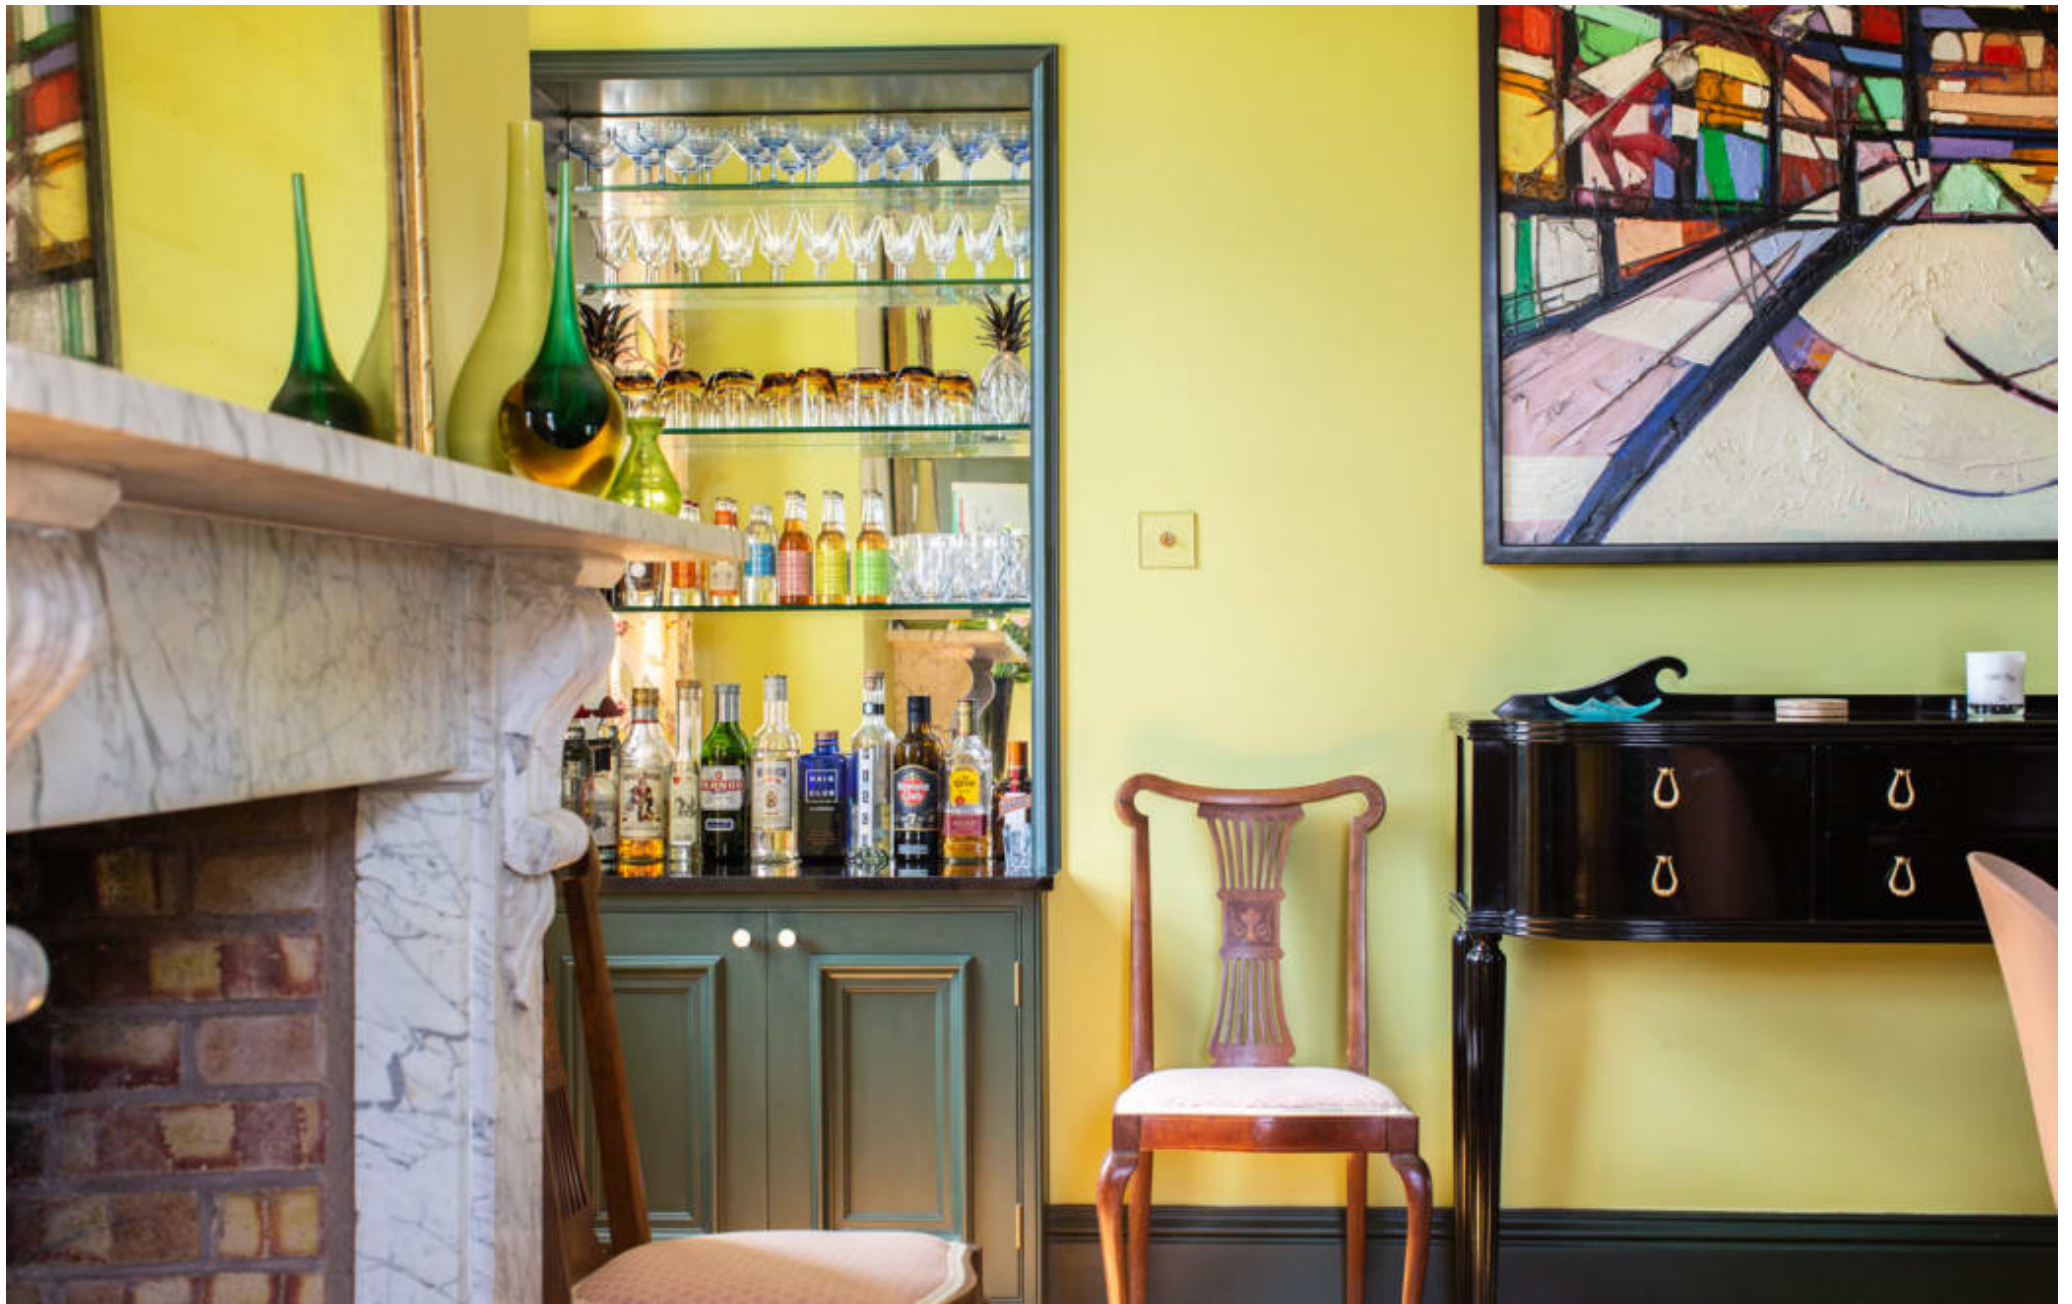

020 7482 1555
www.carolhayesmanagement.co.uk

Corfton Manor Shropshire

**CAROLHAYES
MANAGEMENT**
CREATIVE ARTIST & STYLE MANAGEMENT

020 7482 1555
www.carolhayesmanagement.co.uk

Corfton Manor Shropshire

CAROLHAYES
MANAGEMENT
CREATIVE ARTIST & STYLE MANAGEMENT