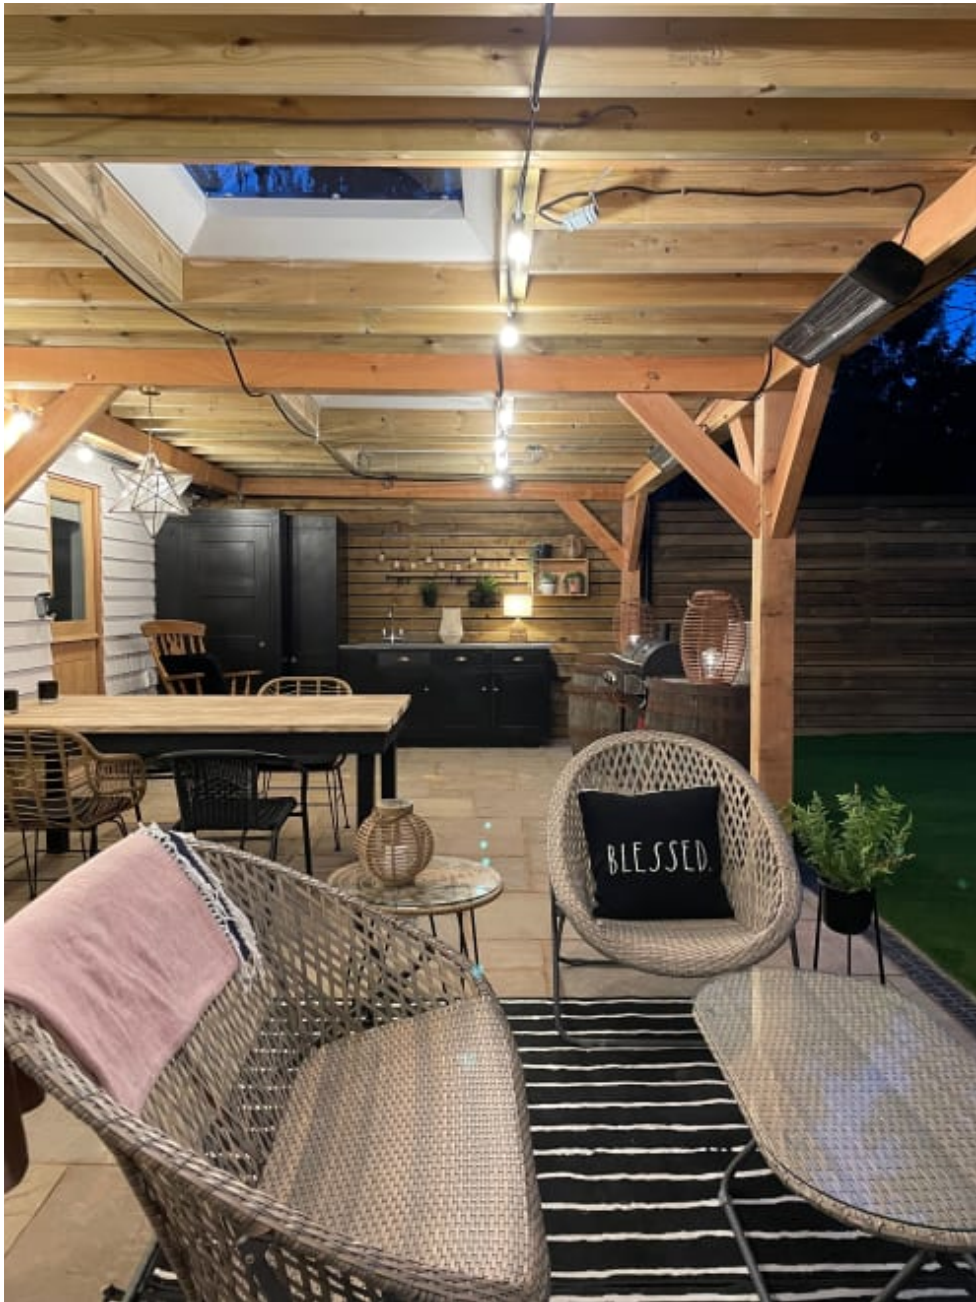

Edwardian Country Farm- house - Kent TN17

Edwardian Country Farmhouse - Kent TN17

Edwardian Country Farmhouse - Kent TN17

CAROLHAYES
MANAGEMENT
CREATIVE ARTIST & STYLE MANAGEMENT

020 7482 1555
www.carolhayesmanagement.co.uk