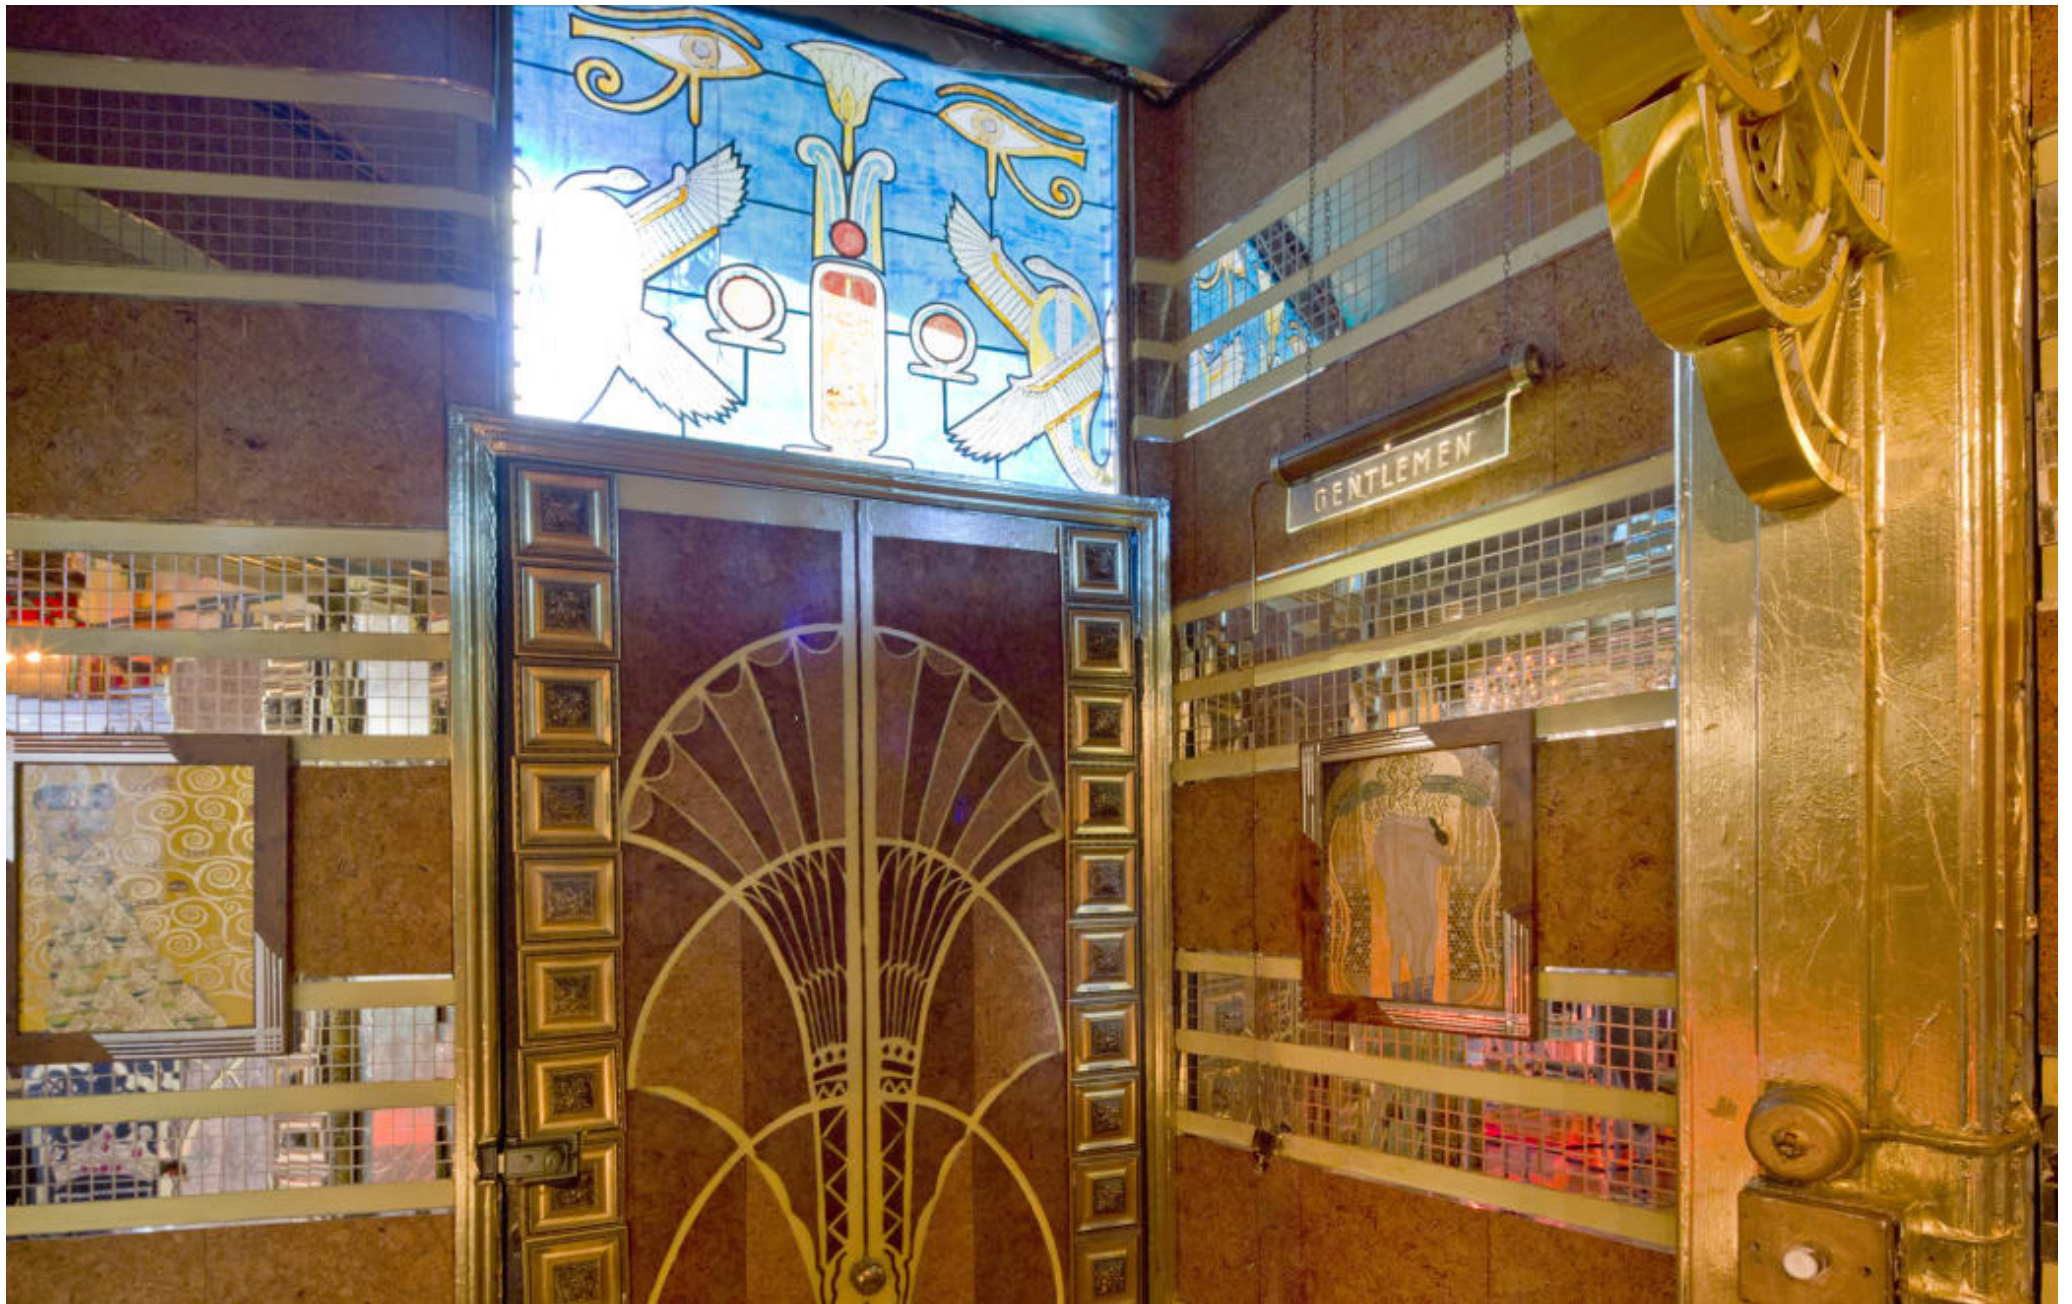

Fabulous Fantasy W11 EXCLUSIVE

**CAROLHAYES
MANAGEMENT**
CREATIVE ARTIST & STYLE MANAGEMENT

020 7482 1555
www.carolhayesmanagement.co.uk