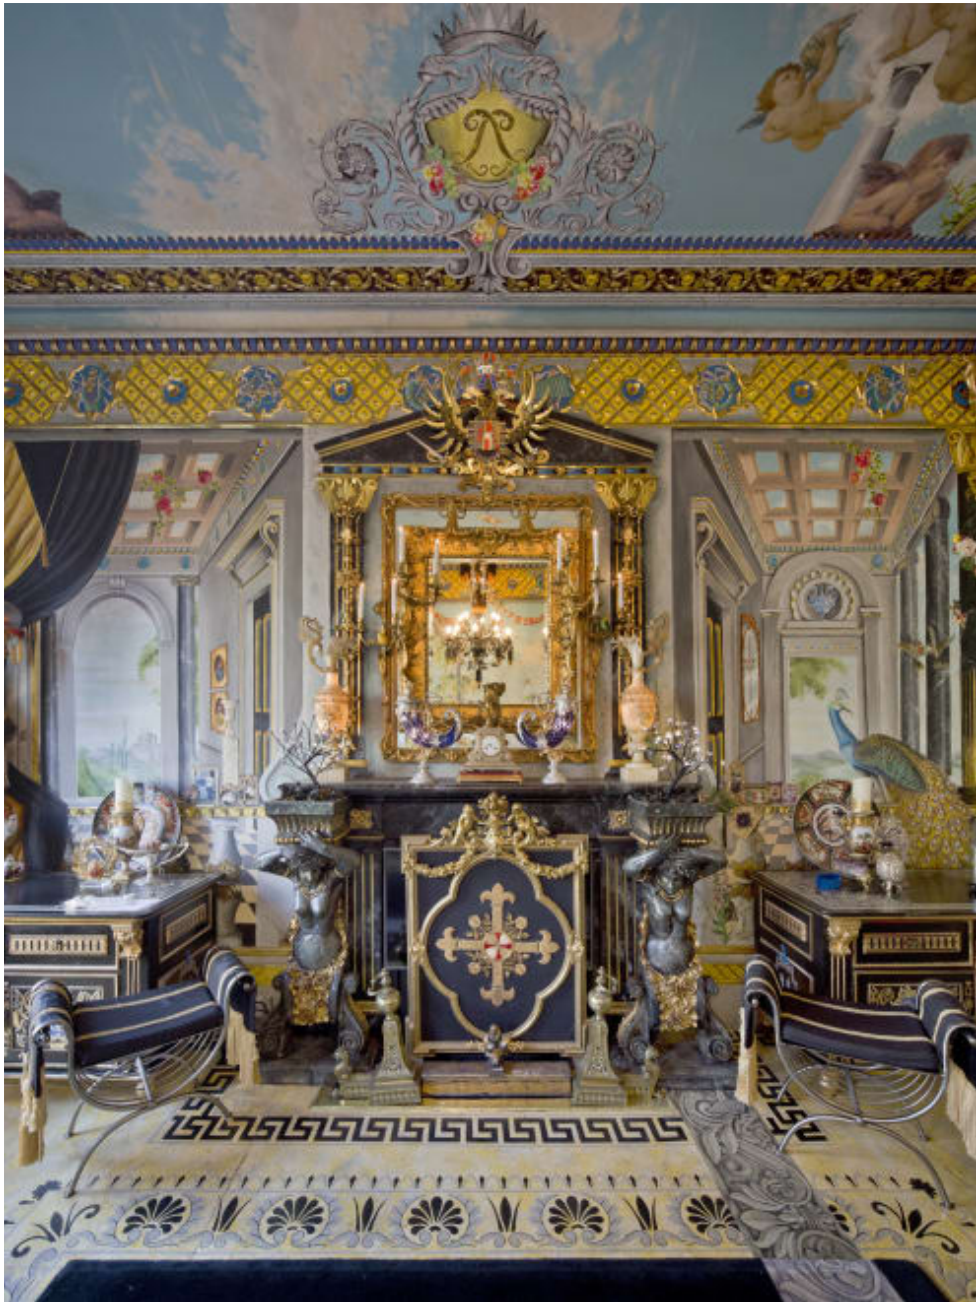

Fabulous Fantasy W11 EXCLUSIVE

CAROLHAYES
MANAGEMENT
CREATIVE ARTIST & STYLE MANAGEMENT

020 7482 1555
www.carolhayesmanagement.co.uk