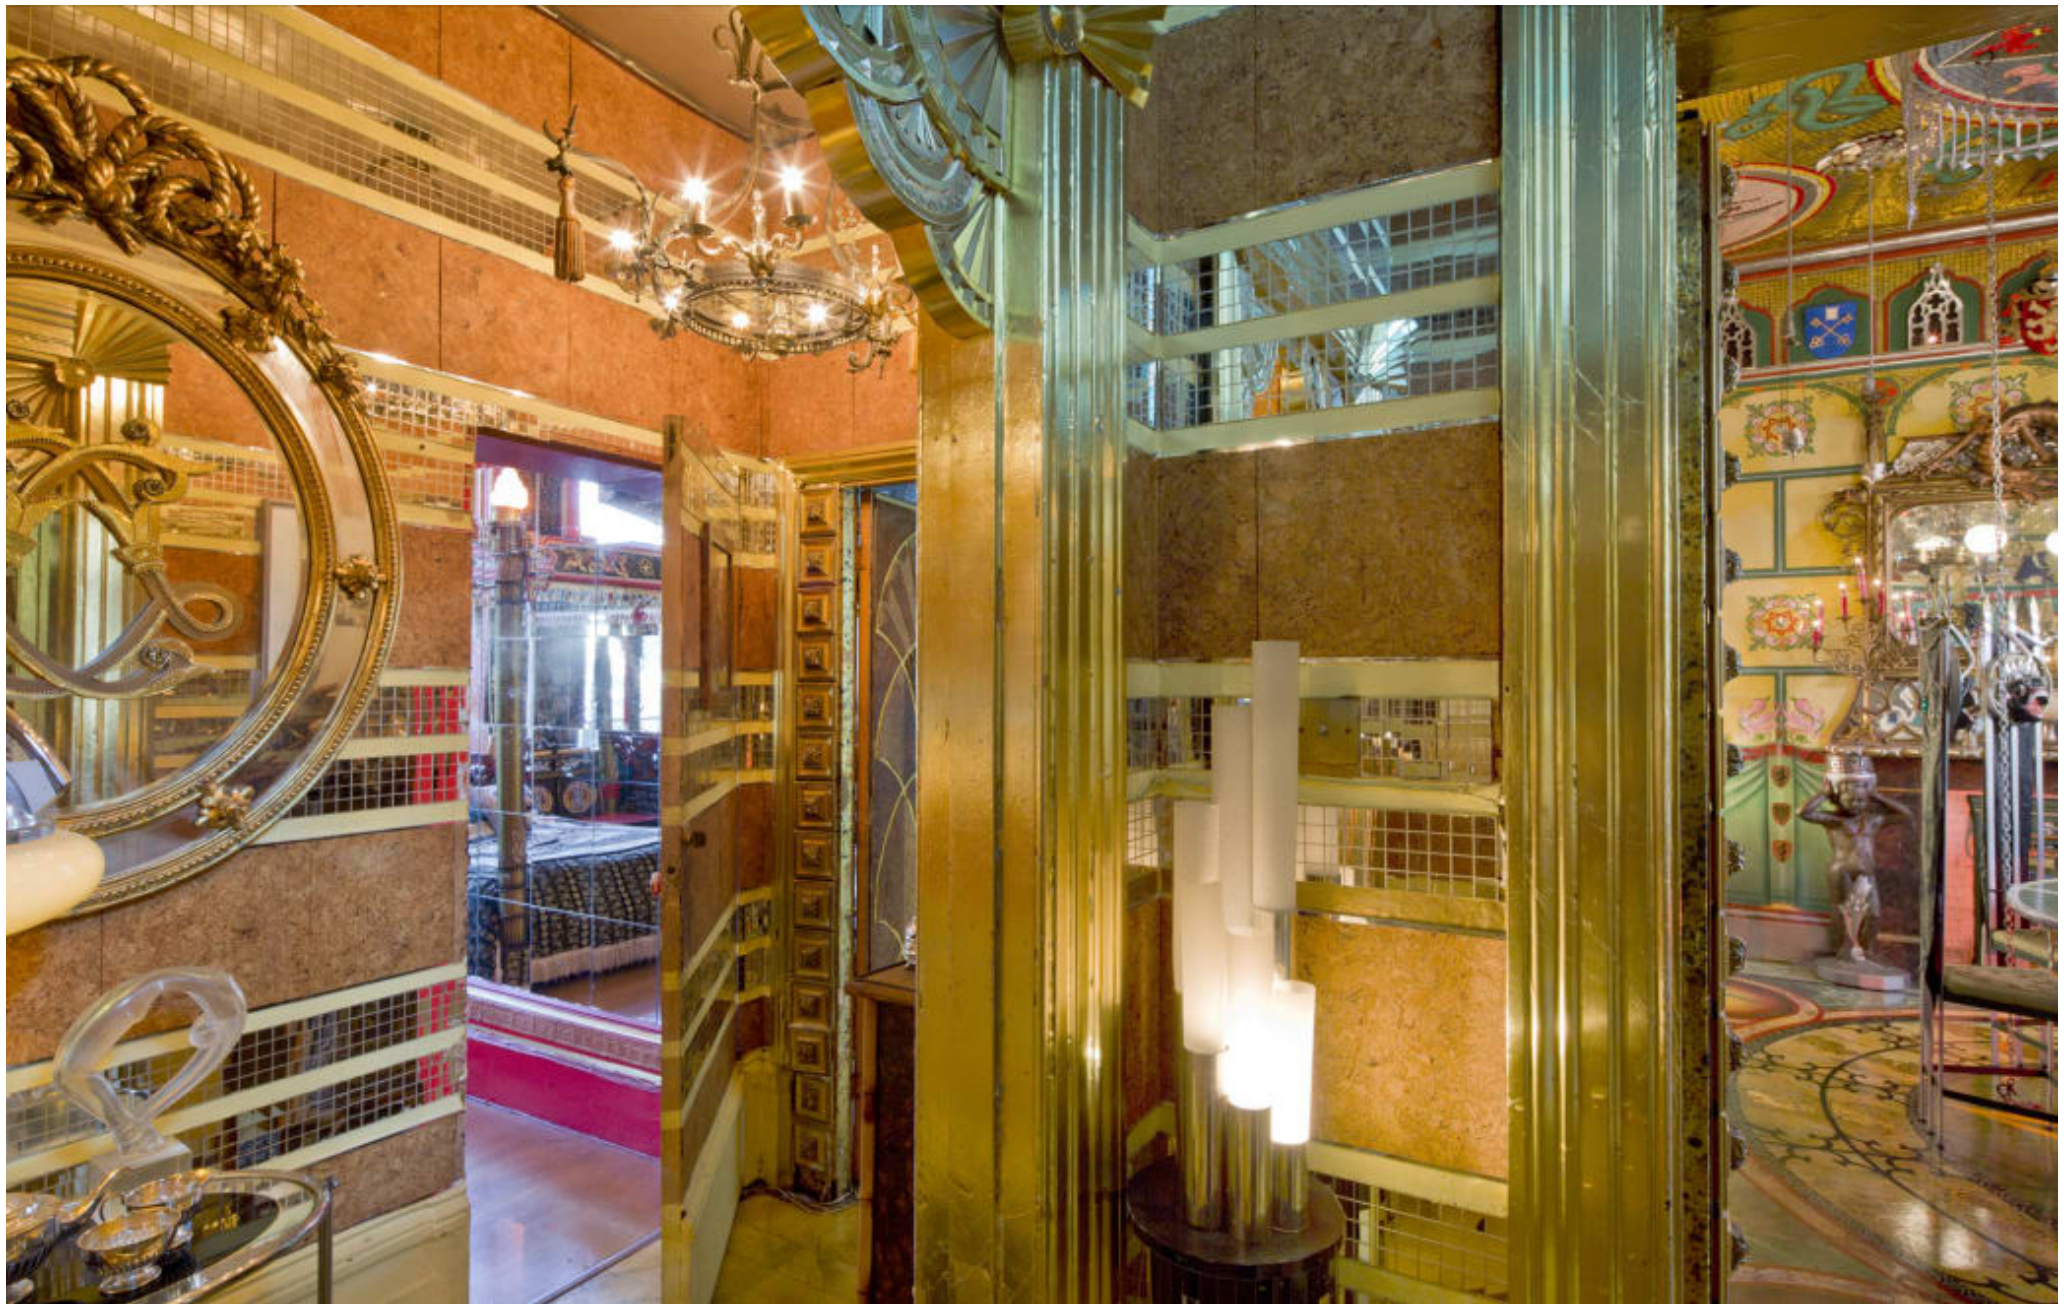

Fabulous Fantasy W11 EXCLUSIVE

**CAROLHAYES
MANAGEMENT**
CREATIVE ARTIST & STYLE MANAGEMENT

020 7482 1555
www.carolhayesmanagement.co.uk