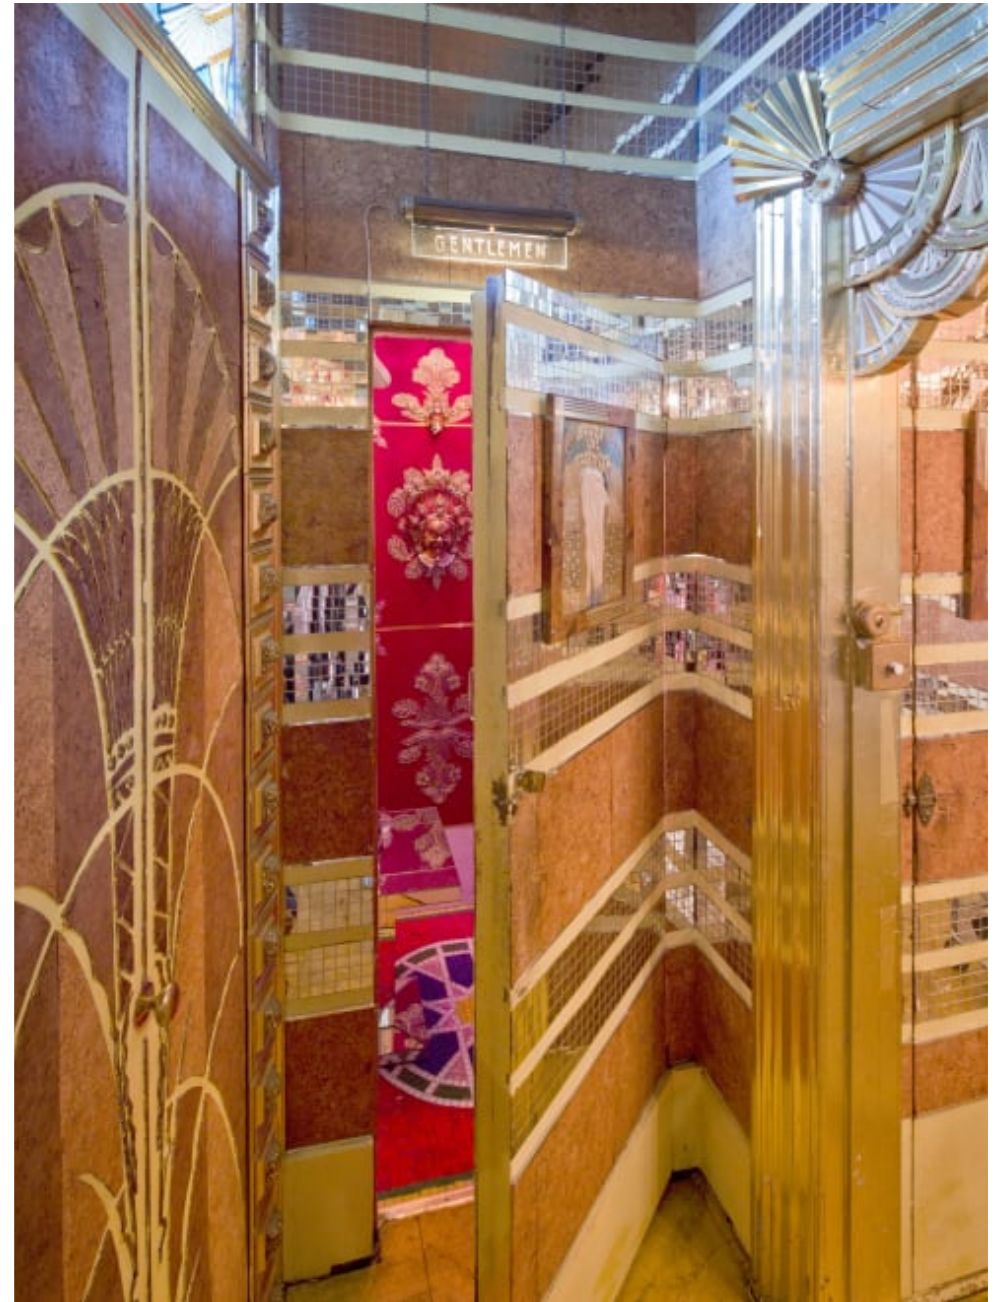

Fabulous Fantasy W11 EXCLUSIVE

**CAROLHAYES
MANAGEMENT**
CREATIVE ARTIST & STYLE MANAGEMENT

020 7482 1555
www.carolhayesmanagement.co.uk