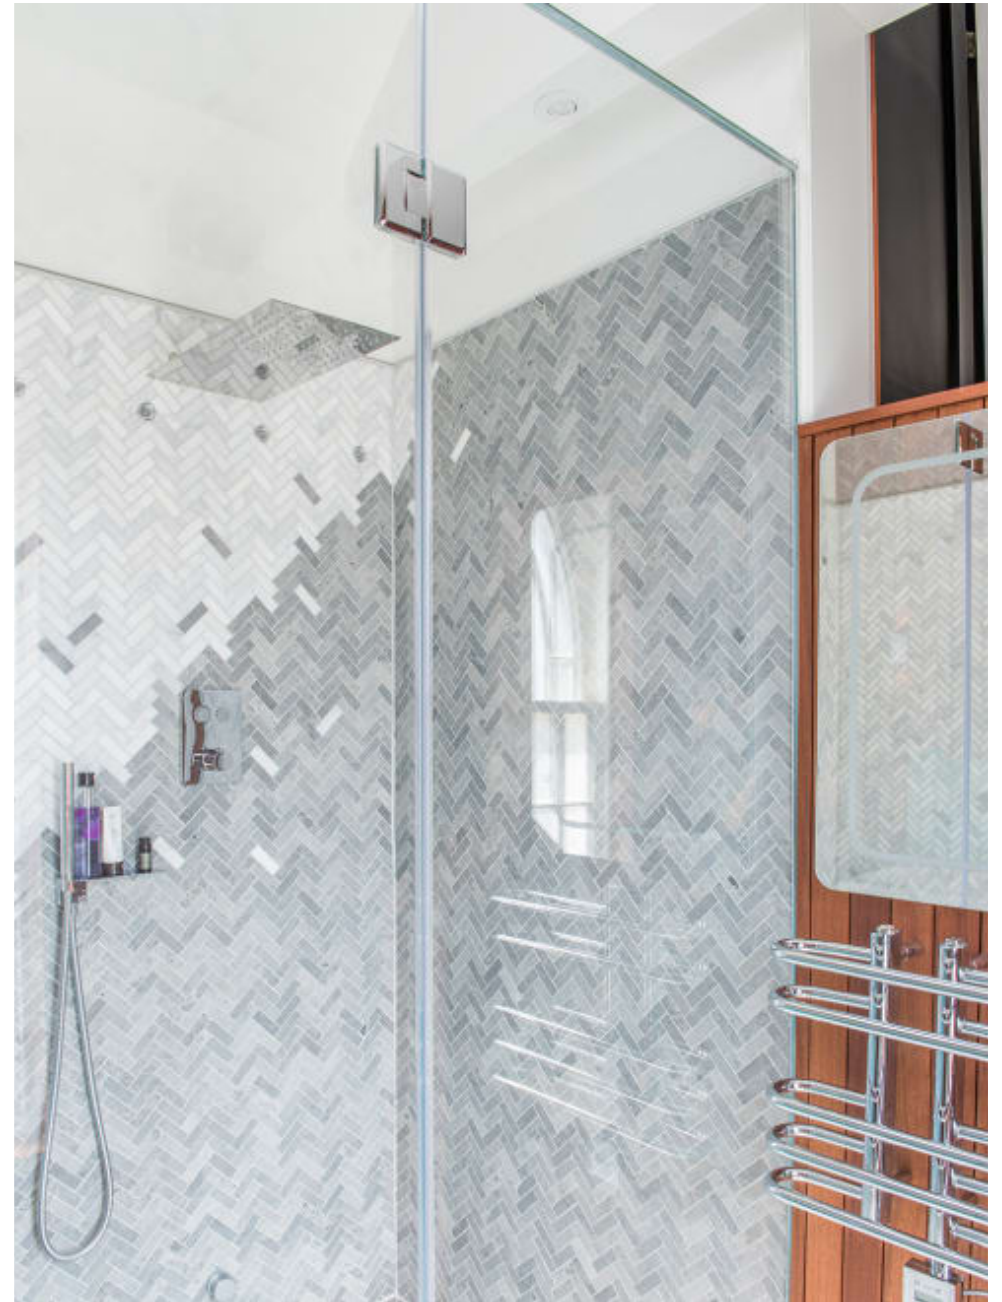

020 7482 1555  
[www.carolhayesmanagement.co.uk](http://www.carolhayesmanagement.co.uk)

Forest Hill

**CAROLHAYES  
MANAGEMENT**  
CREATIVE ARTIST & STYLE MANAGEMENT

020 7482 1555  
[www.carolhayesmanagement.co.uk](http://www.carolhayesmanagement.co.uk)