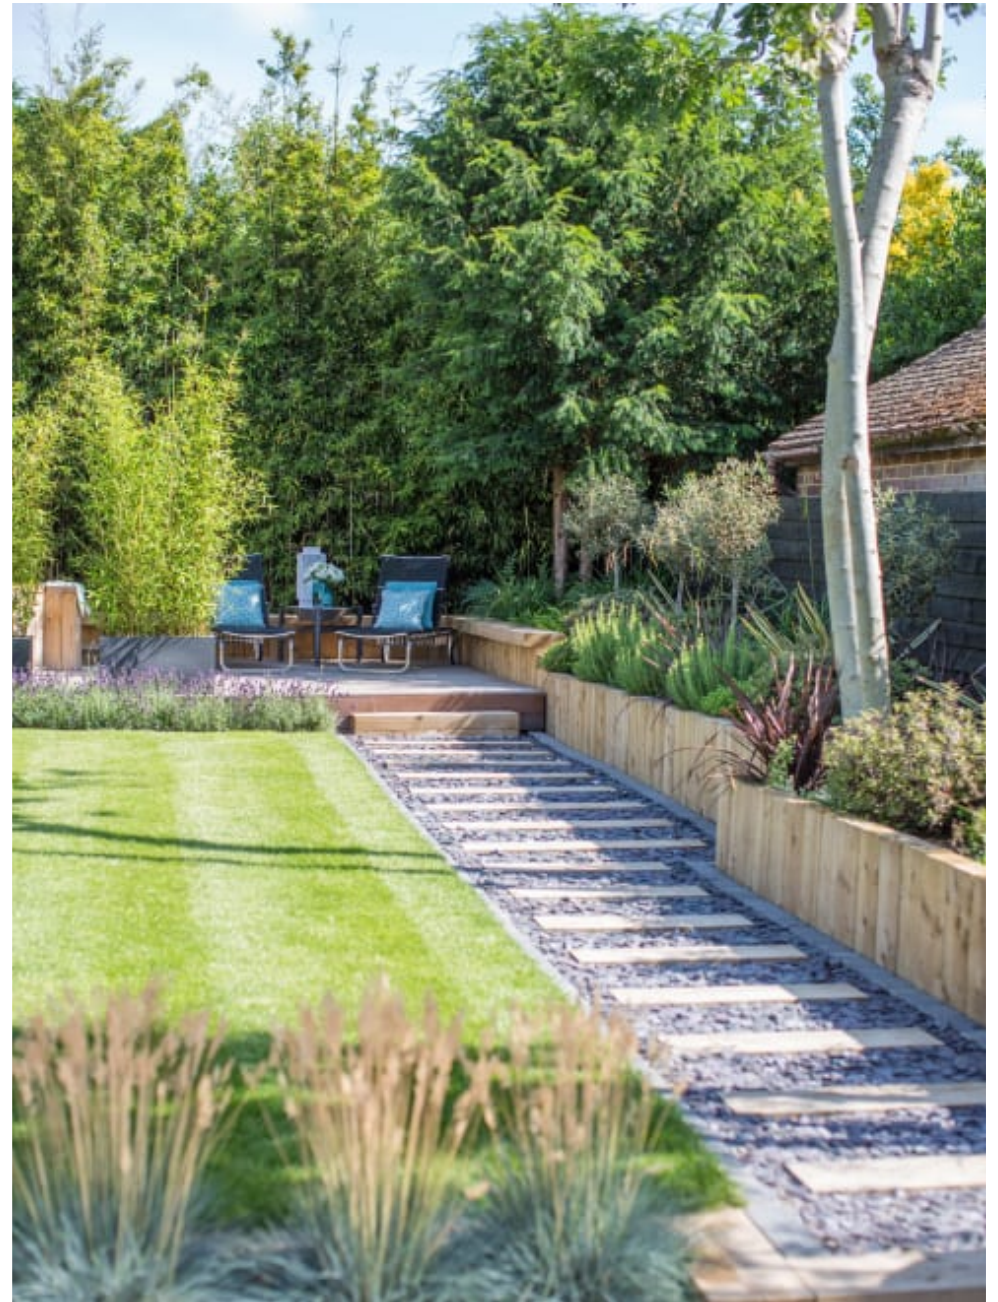

**CAROLHAYES
MANAGEMENT**
CREATIVE ARTIST & STYLE MANAGEMENT

020 7482 1555
www.carolhayesmanagement.co.uk