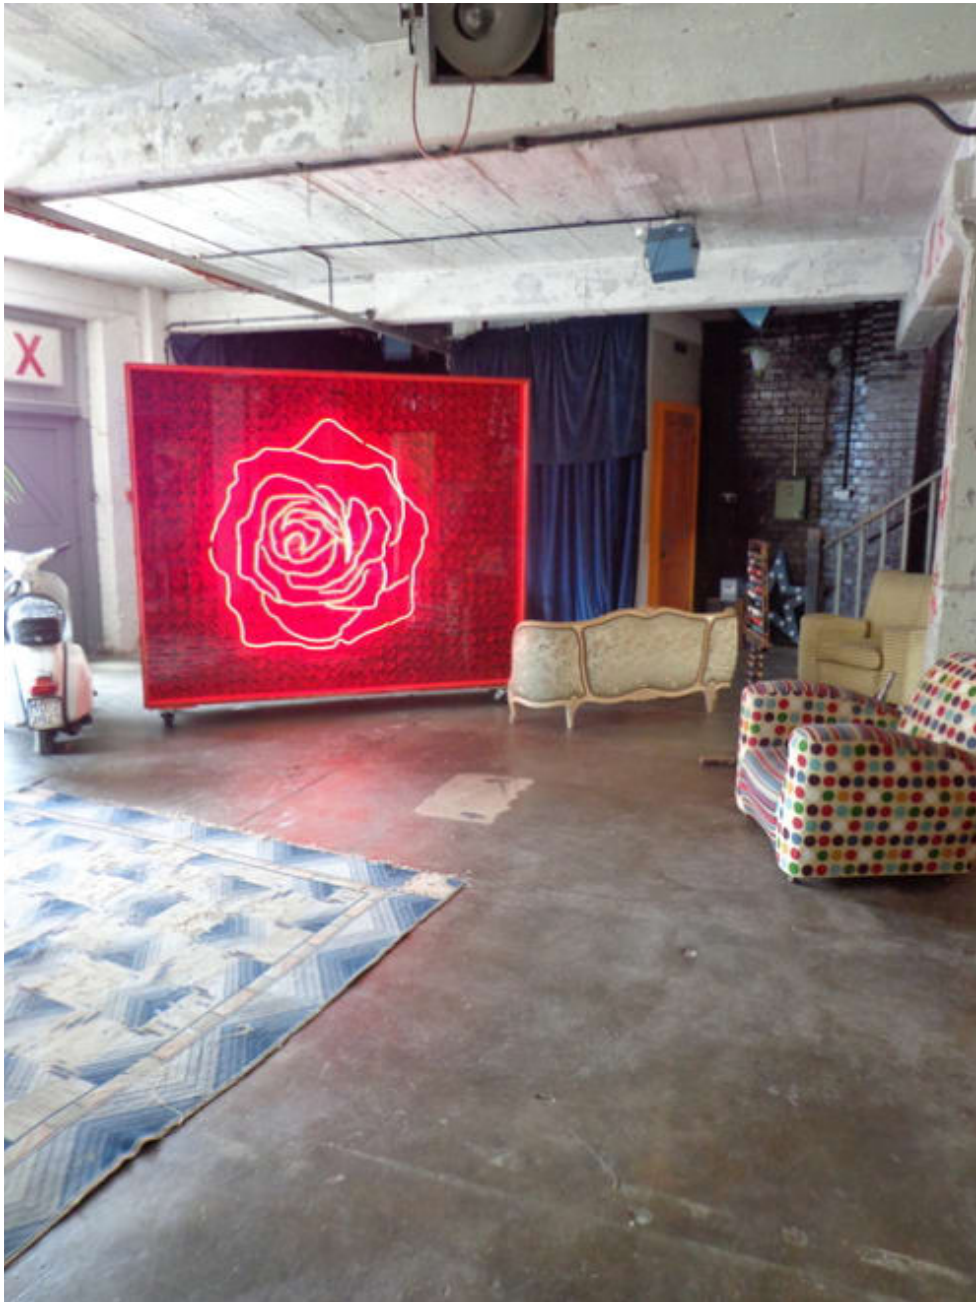

Friendly Studio

Friendly Studio

**CAROLHAYES
MANAGEMENT**
CREATIVE ARTIST & STYLE MANAGEMENT

020 7482 1555
www.carolhayesmanagement.co.uk

Friendly Studio

CAROLHAYES
MANAGEMENT
CREATIVE ARTIST & STYLE MANAGEMENT