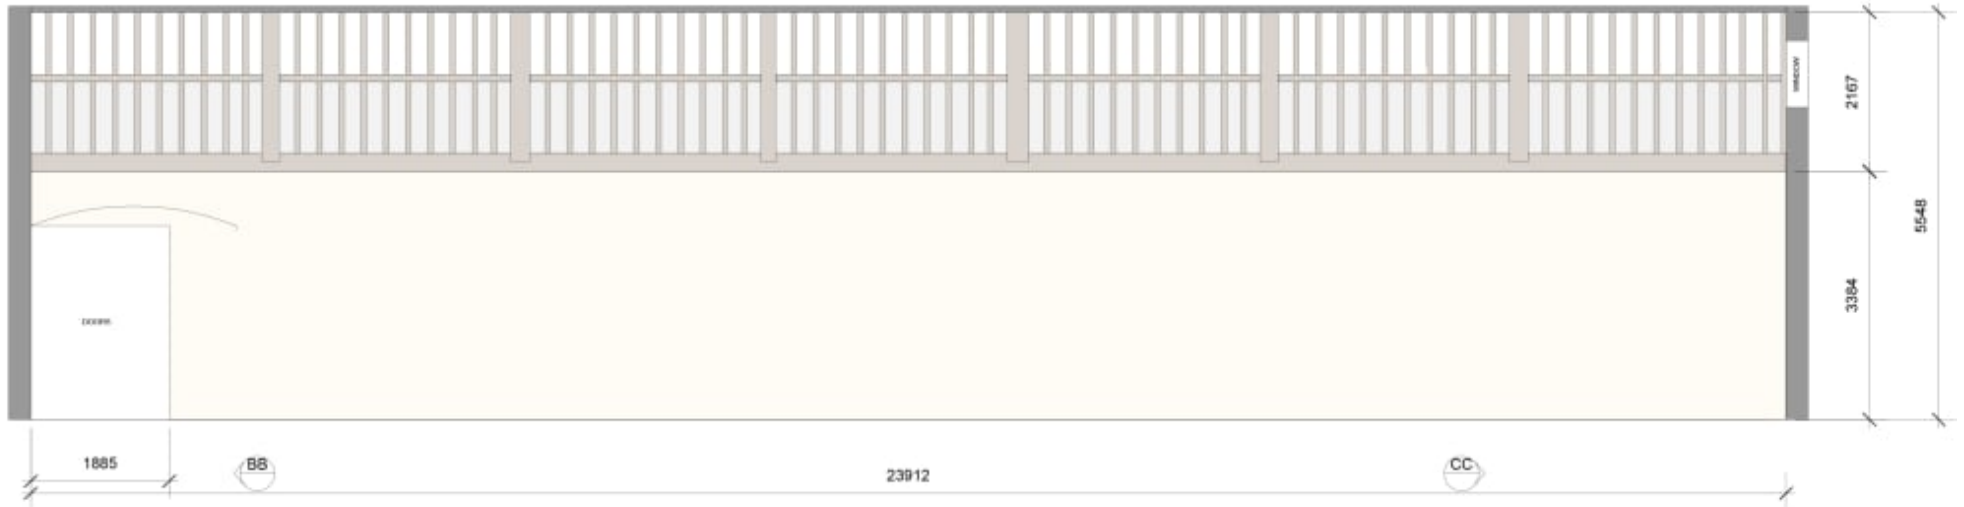

BLOK STUDIO 3