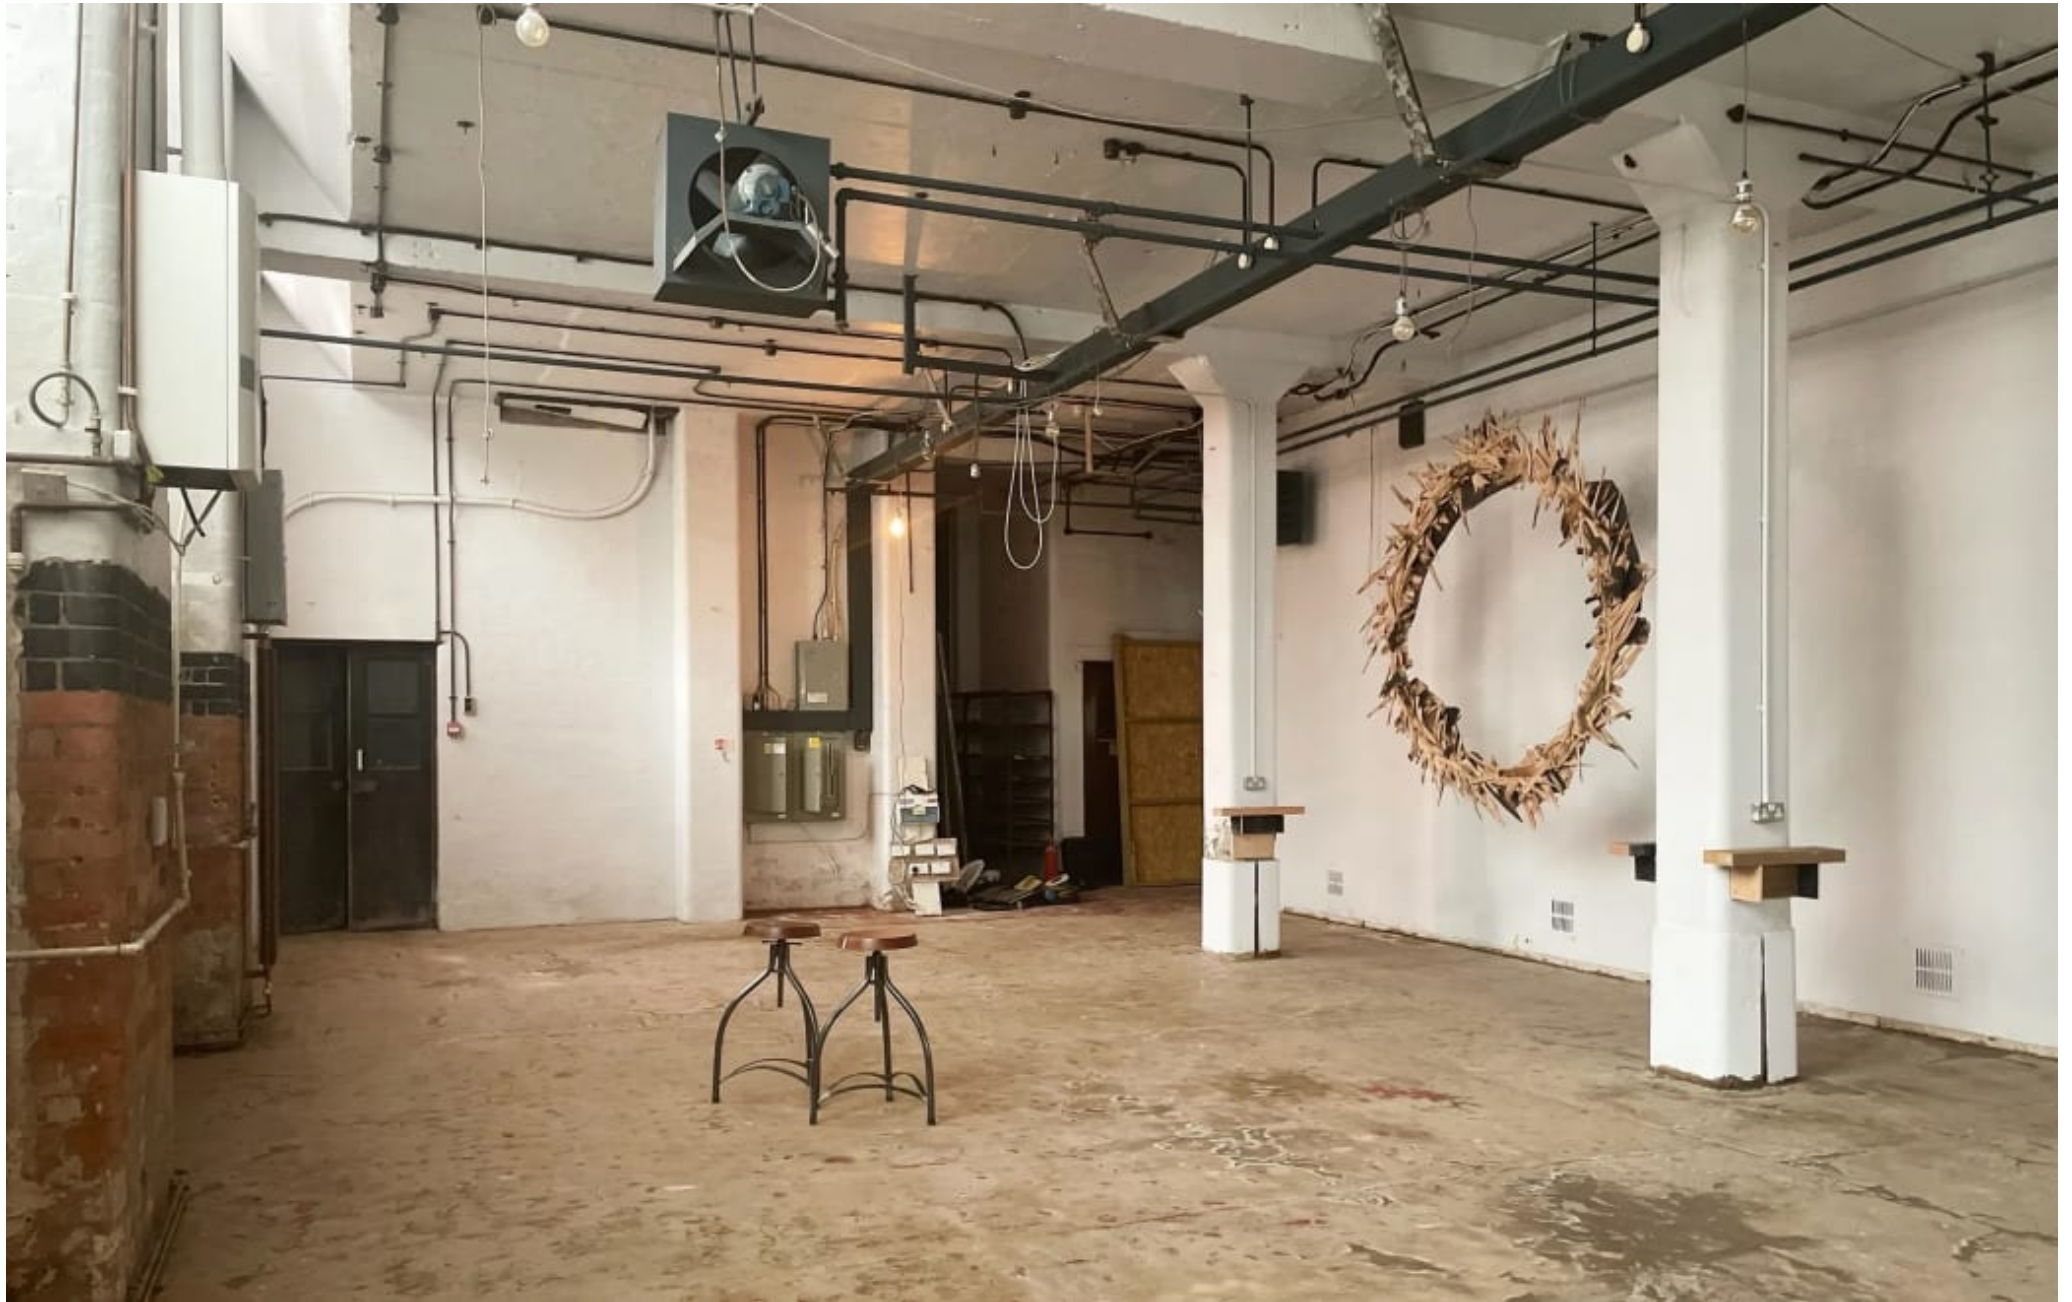

Hackney Studio

Hackney Studio

**CAROLHAYES
MANAGEMENT**
CREATIVE ARTIST & STYLE MANAGEMENT

020 7482 1555
www.carolhayesmanagement.co.uk

Hackney Studio

**CAROLHAYES
MANAGEMENT**
CREATIVE ARTIST & STYLE MANAGEMENT