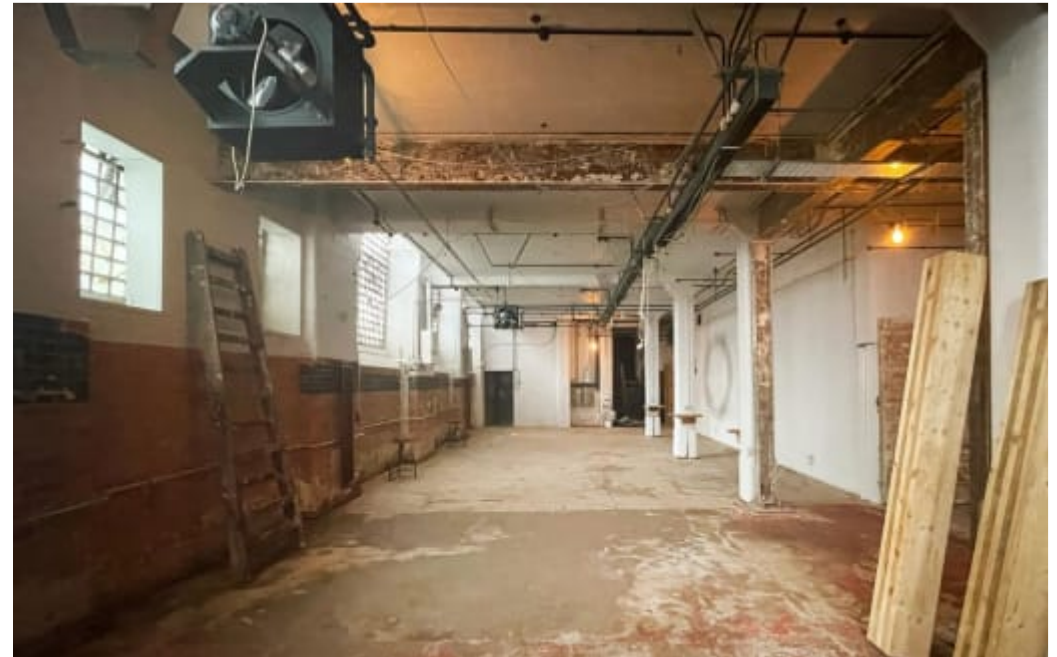

Hackney Studio

Hackney Studio

**CAROLHAYES
MANAGEMENT**
CREATIVE ARTIST & STYLE MANAGEMENT

020 7482 1555
www.carolhayesmanagement.co.uk

Hackney Studio

**CAROLHAYES
MANAGEMENT**
CREATIVE ARTIST & STYLE MANAGEMENT