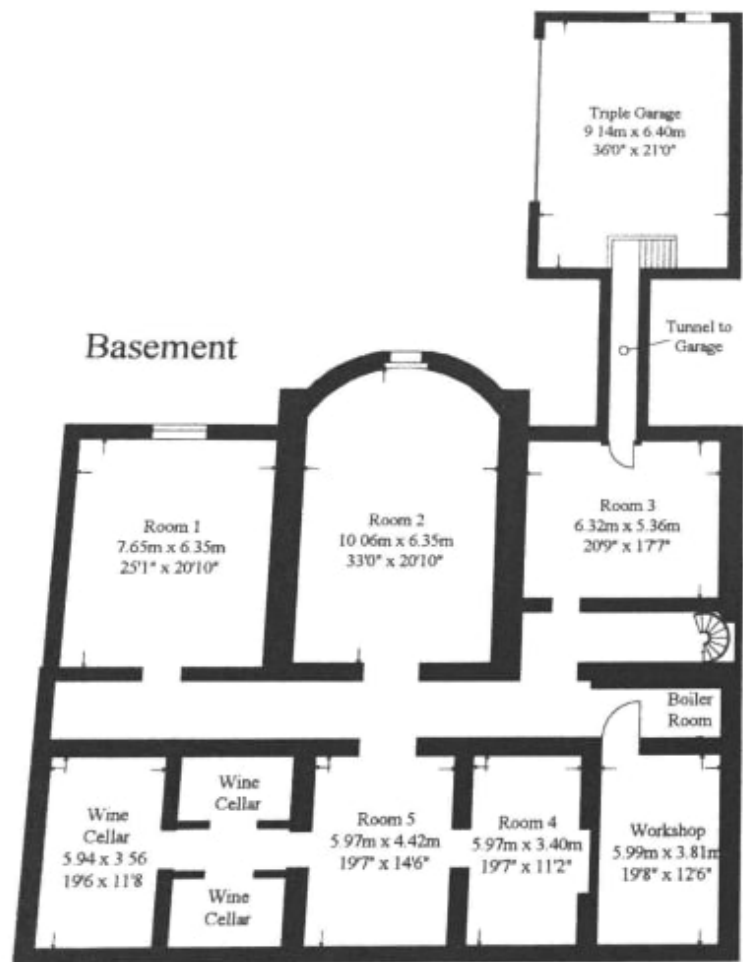

Hamptons, Hadlow

Show the extents of the printed measurements

Approximate Gross Internal Area: 1163 Square Metres