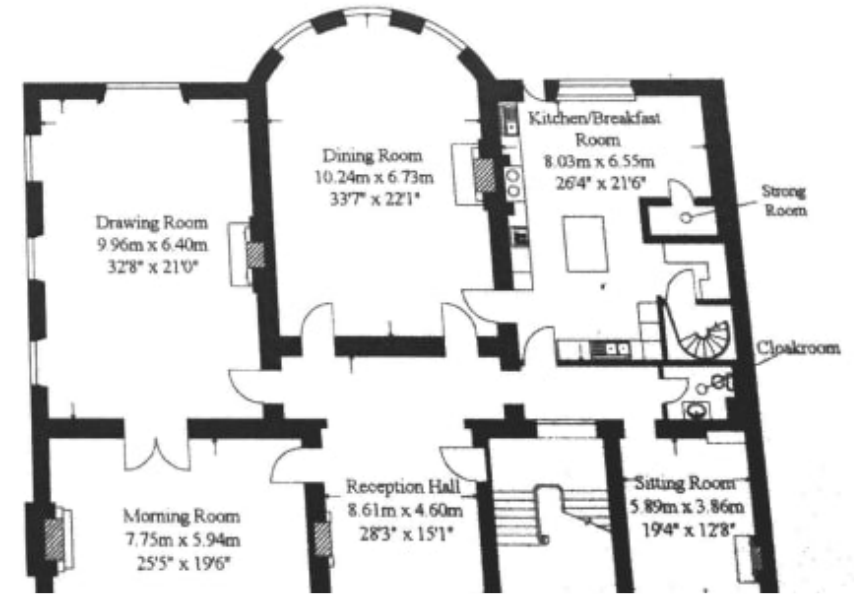

Hamptons, Hadlow

Show the extents of the printed measurements

Approximate Gross Internal Area: 1163 Square Metres