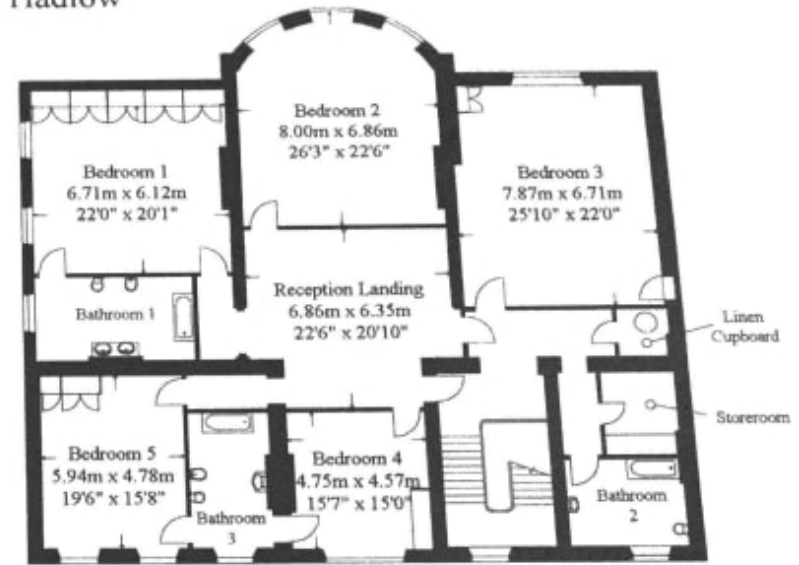

Hamptons, Hadlow

Show the extents of the printed measurements

Approximate Gross Internal Area: 1163 Square Metres