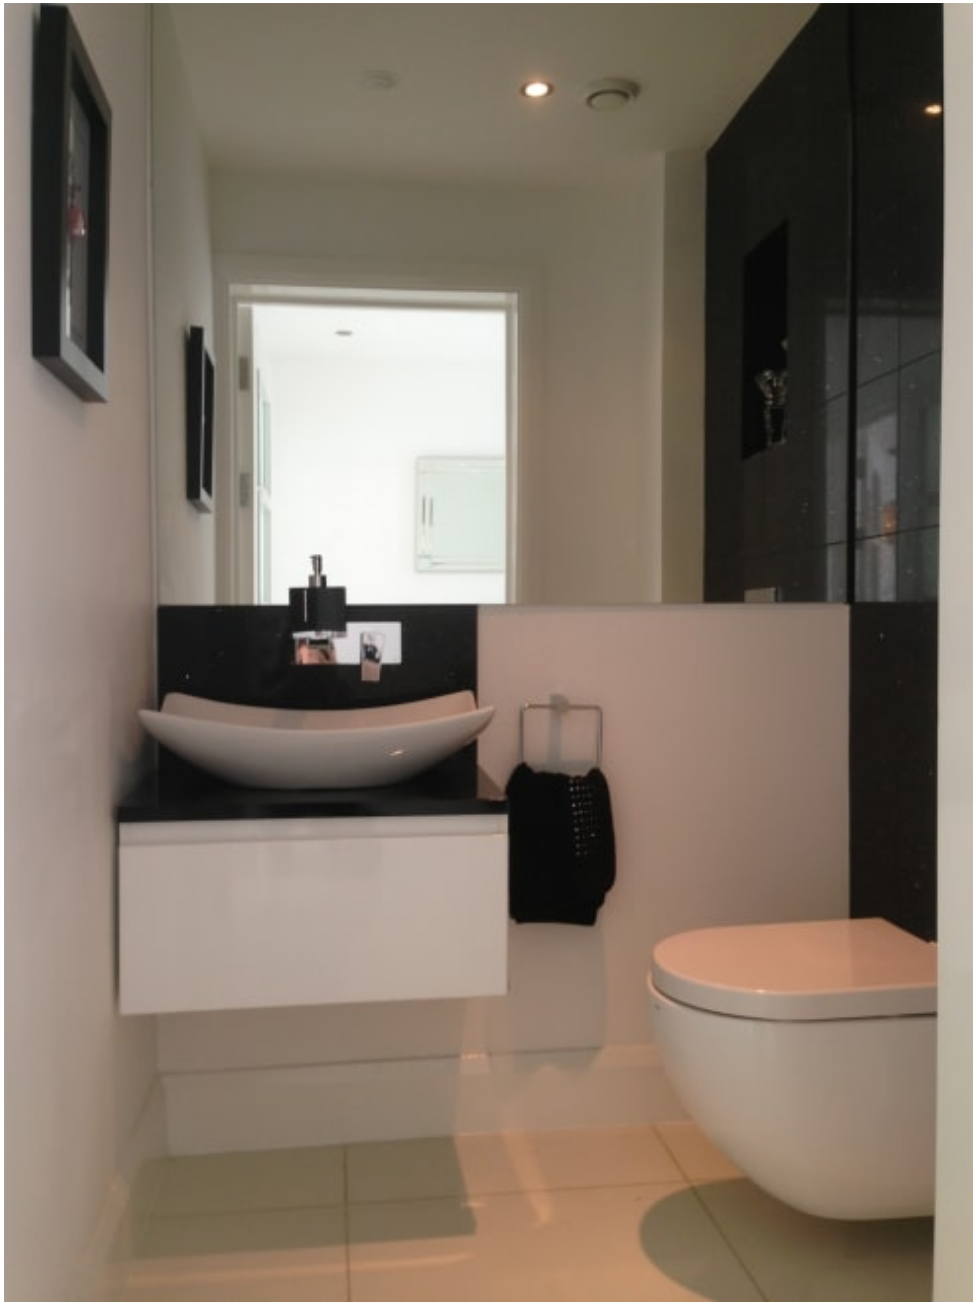

Holmdene Avenue NW7

**CAROLHAYES
MANAGEMENT**
CREATIVE ARTIST & STYLE MANAGEMENT

020 7482 1555
www.carolhayesmanagement.co.uk