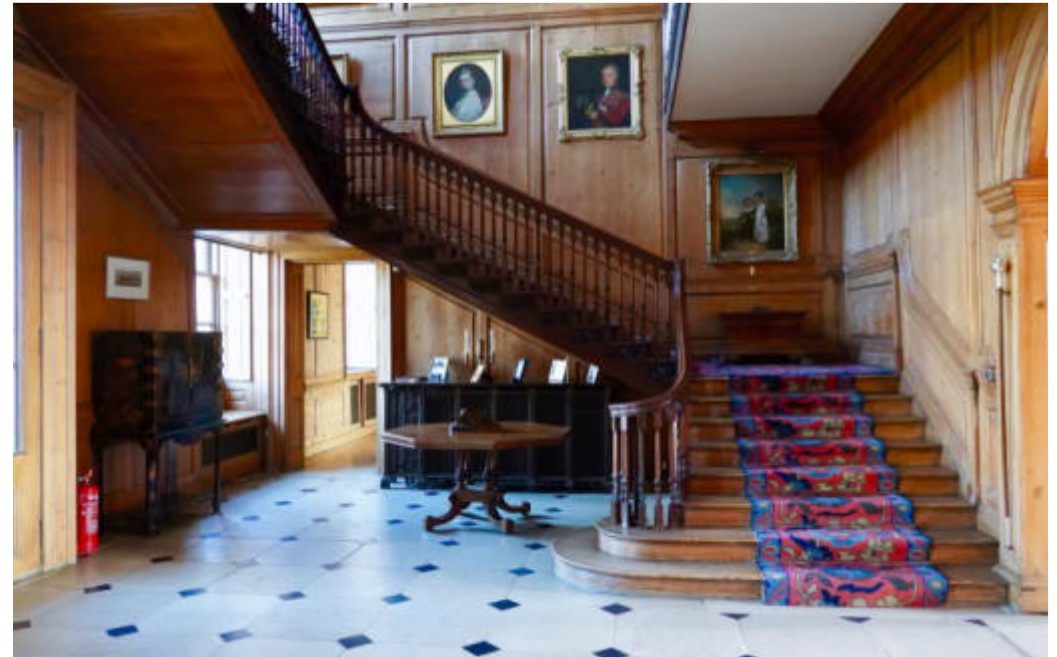

Kemsing Estate - Kent

Kemsing Estate - Kent

CAROLHAYES
MANAGEMENT
CREATIVE ARTIST & STYLE MANAGEMENT

020 7482 1555
www.carolhayesmanagement.co.uk

Kemsing Estate - Kent

**CAROLHAYES
MANAGEMENT**
CREATIVE ARTIST & STYLE MANAGEMENT